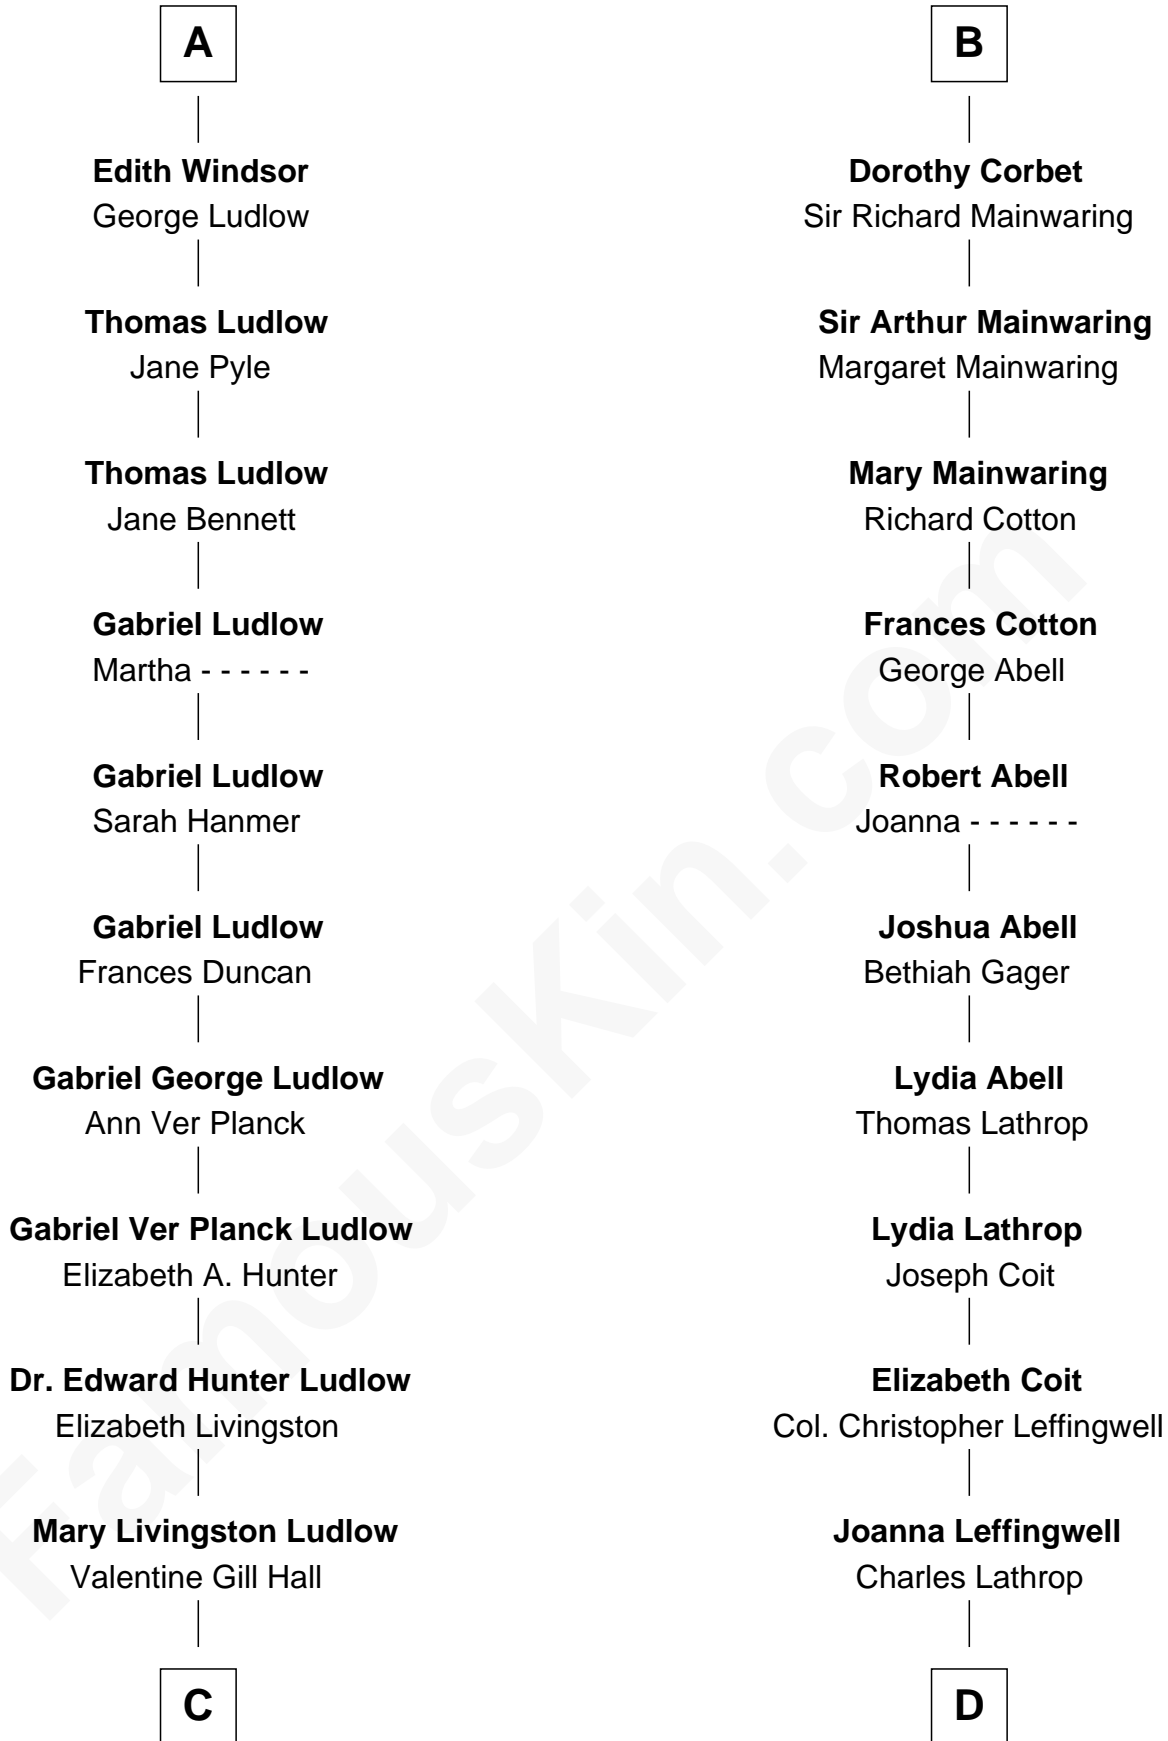

## Relationship Chart of

### Eleanor Roosevelt

*First Lady of President Franklin D. Roosevelt*

18th cousin 2 times removed of

### John Foster Dulles

*52nd U.S. Secretary of State*

**Humphrey de Bohun**  
Elizabeth Plantagenet

**C**

**Anna Rebecca Hall**

Elliott Roosevelt

**Eleanor Roosevelt**

*First Lady of Franklin Roosevelt*