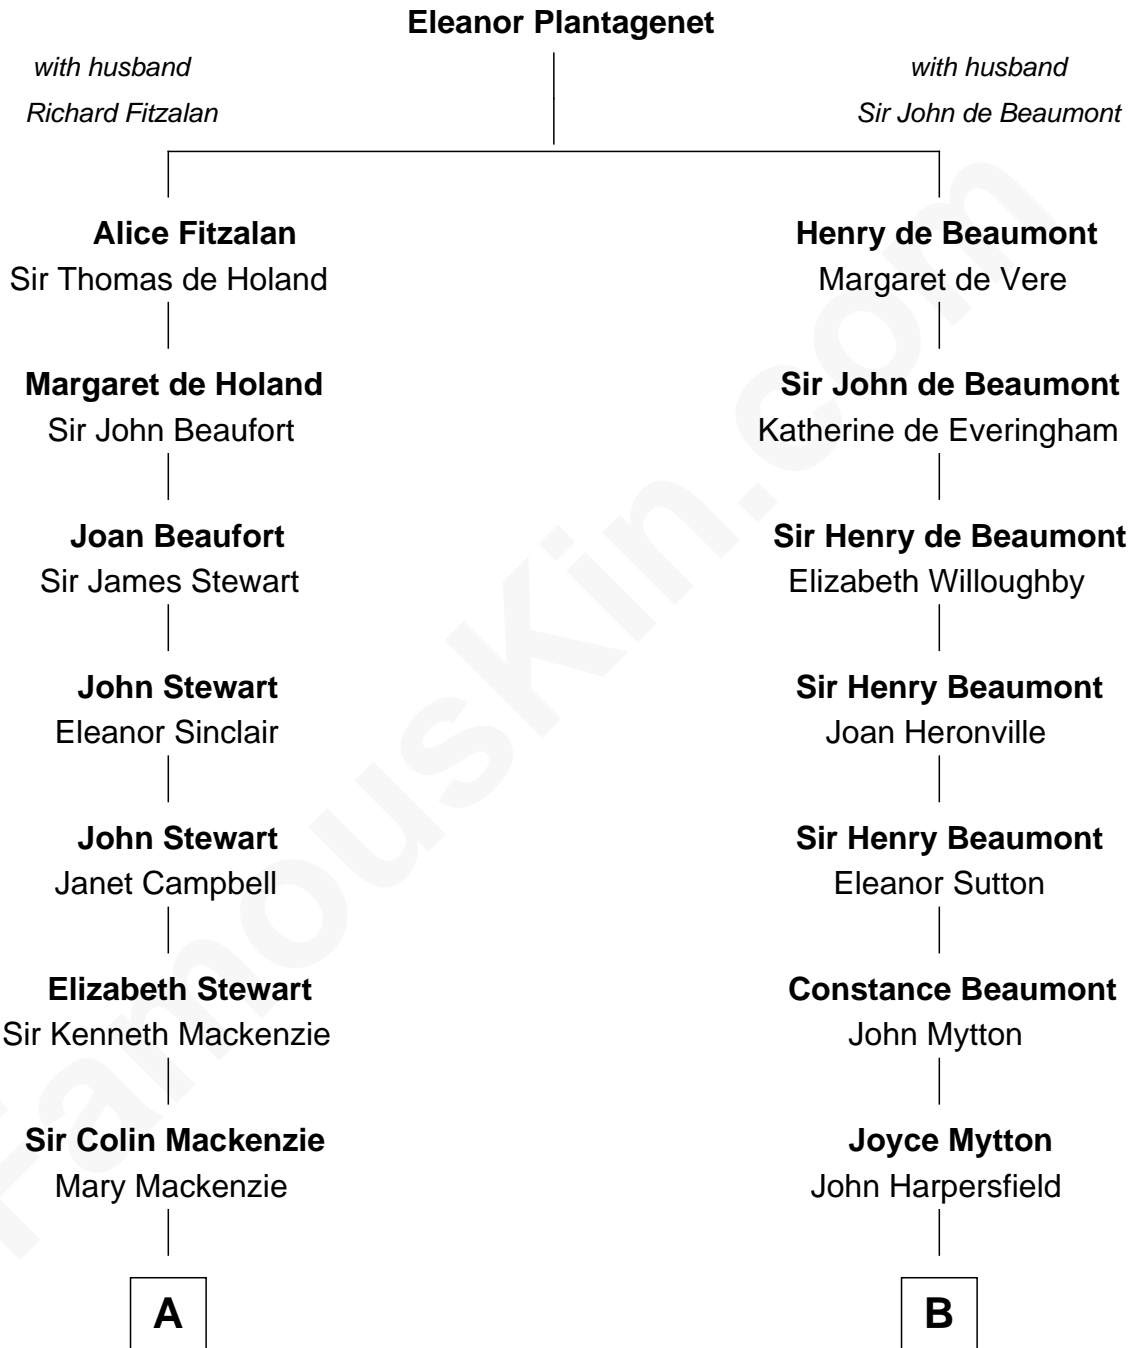

FamousKin.com

Relationship Chart of

Eleanor Roosevelt

First Lady of President Franklin D. Roosevelt

17th cousin 4 times removed of

Chevy Chase

Comedian, Actor and Writer

C

Sarah Tennery Baker

Col. Lyne Shackelford Metcalfe

Grace Metcalfe

Charles Denison Chase

Edward Leigh Chase

Mabel Penrose Tinsley

Edward Tinsley Chase

Cathalene Parker Browning