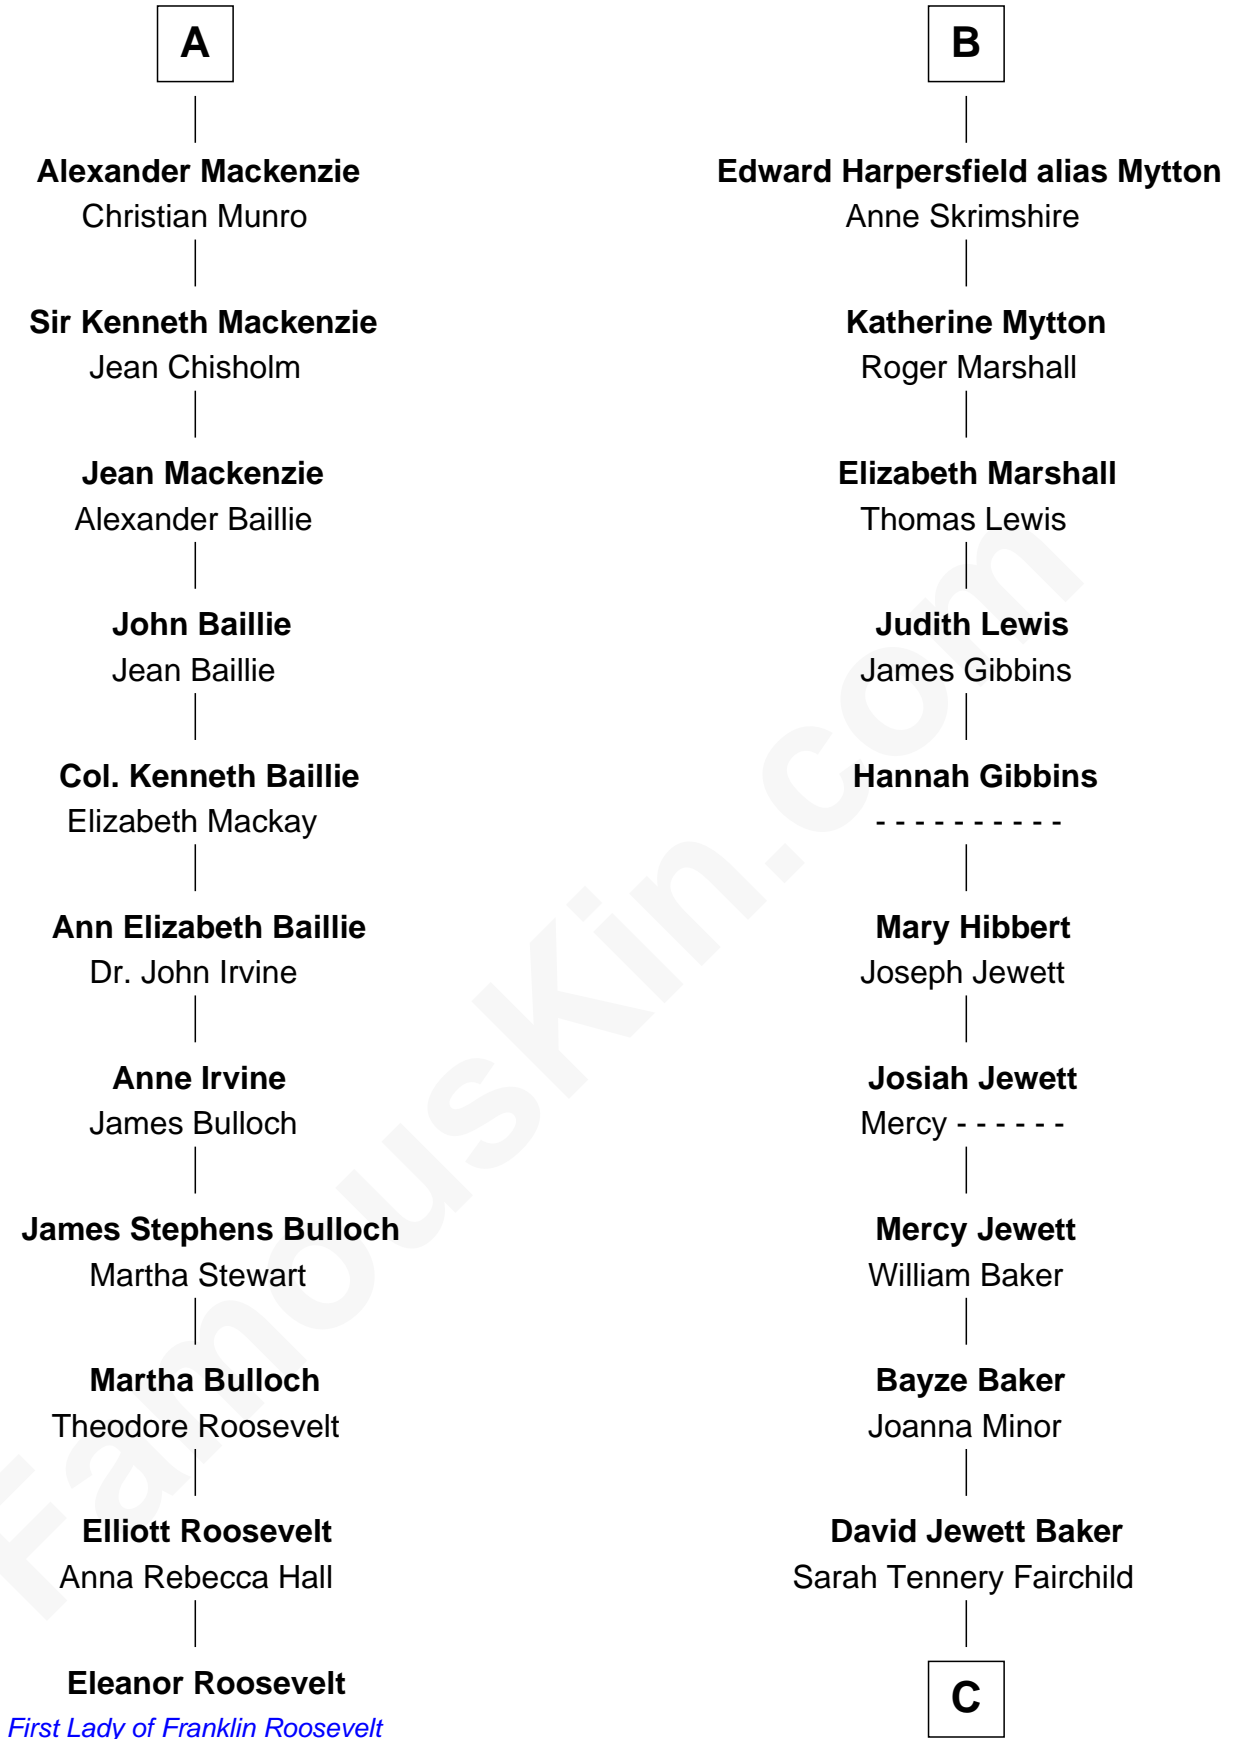

FamousKin.com

Relationship Chart of

Eleanor Roosevelt

First Lady of President Franklin D. Roosevelt

17th cousin 4 times removed of

Chevy Chase

Comedian, Actor and Writer

C

Sarah Tennery Baker

Col. Lyne Shackelford Metcalfe

Grace Metcalfe

Charles Denison Chase

Edward Leigh Chase

Mabel Penrose Tinsley

Edward Tinsley Chase

Cathalene Parker Browning