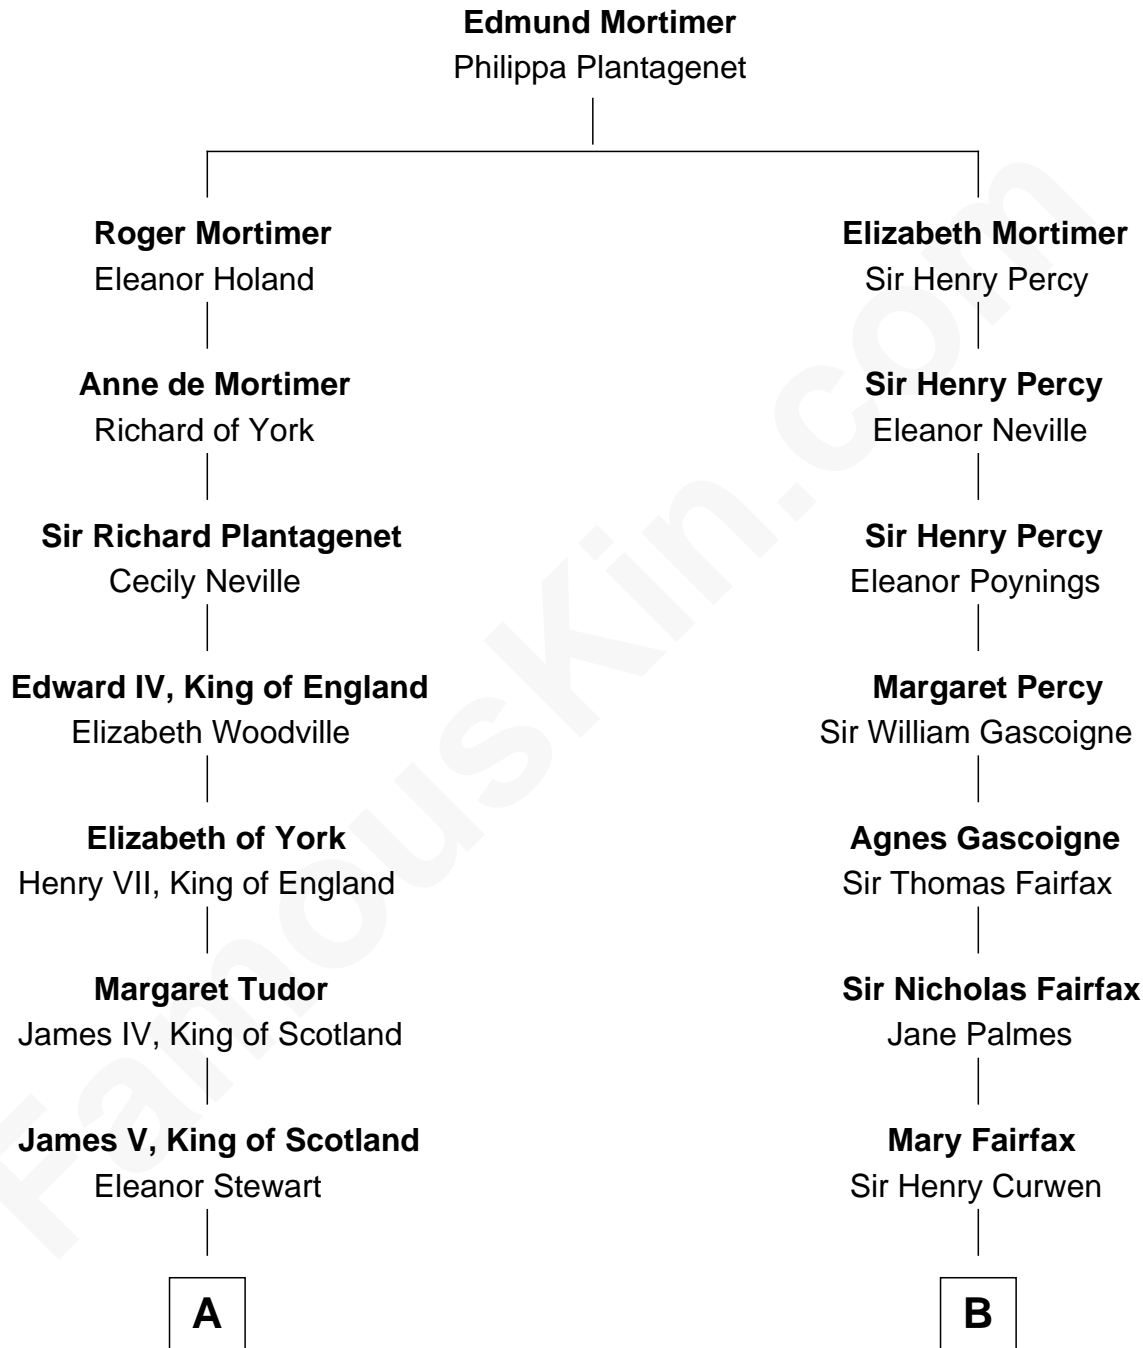

FamousKin.com

Relationship Chart of

Eleanor Roosevelt

First Lady of President Franklin D. Roosevelt

19th cousin 2 times removed of

Ellen DeGeneres

Comedienne and TV Personality

C

Mary Livingston Ludlow

Valentine Gill Hall

Anna Rebecca Hall

Elliott Roosevelt

Eleanor Roosevelt

First Lady of Franklin Roosevelt

D

Joseph C. DeGeneres

Mary Whittemore

Alfred George DeGeneres

Julia E. Billiu

Elliot Everett DeGeneres

Ruth Elodie Martin

Elliot Everett DeGeneres

Betty Jane Pfeffer

Ellen DeGeneres