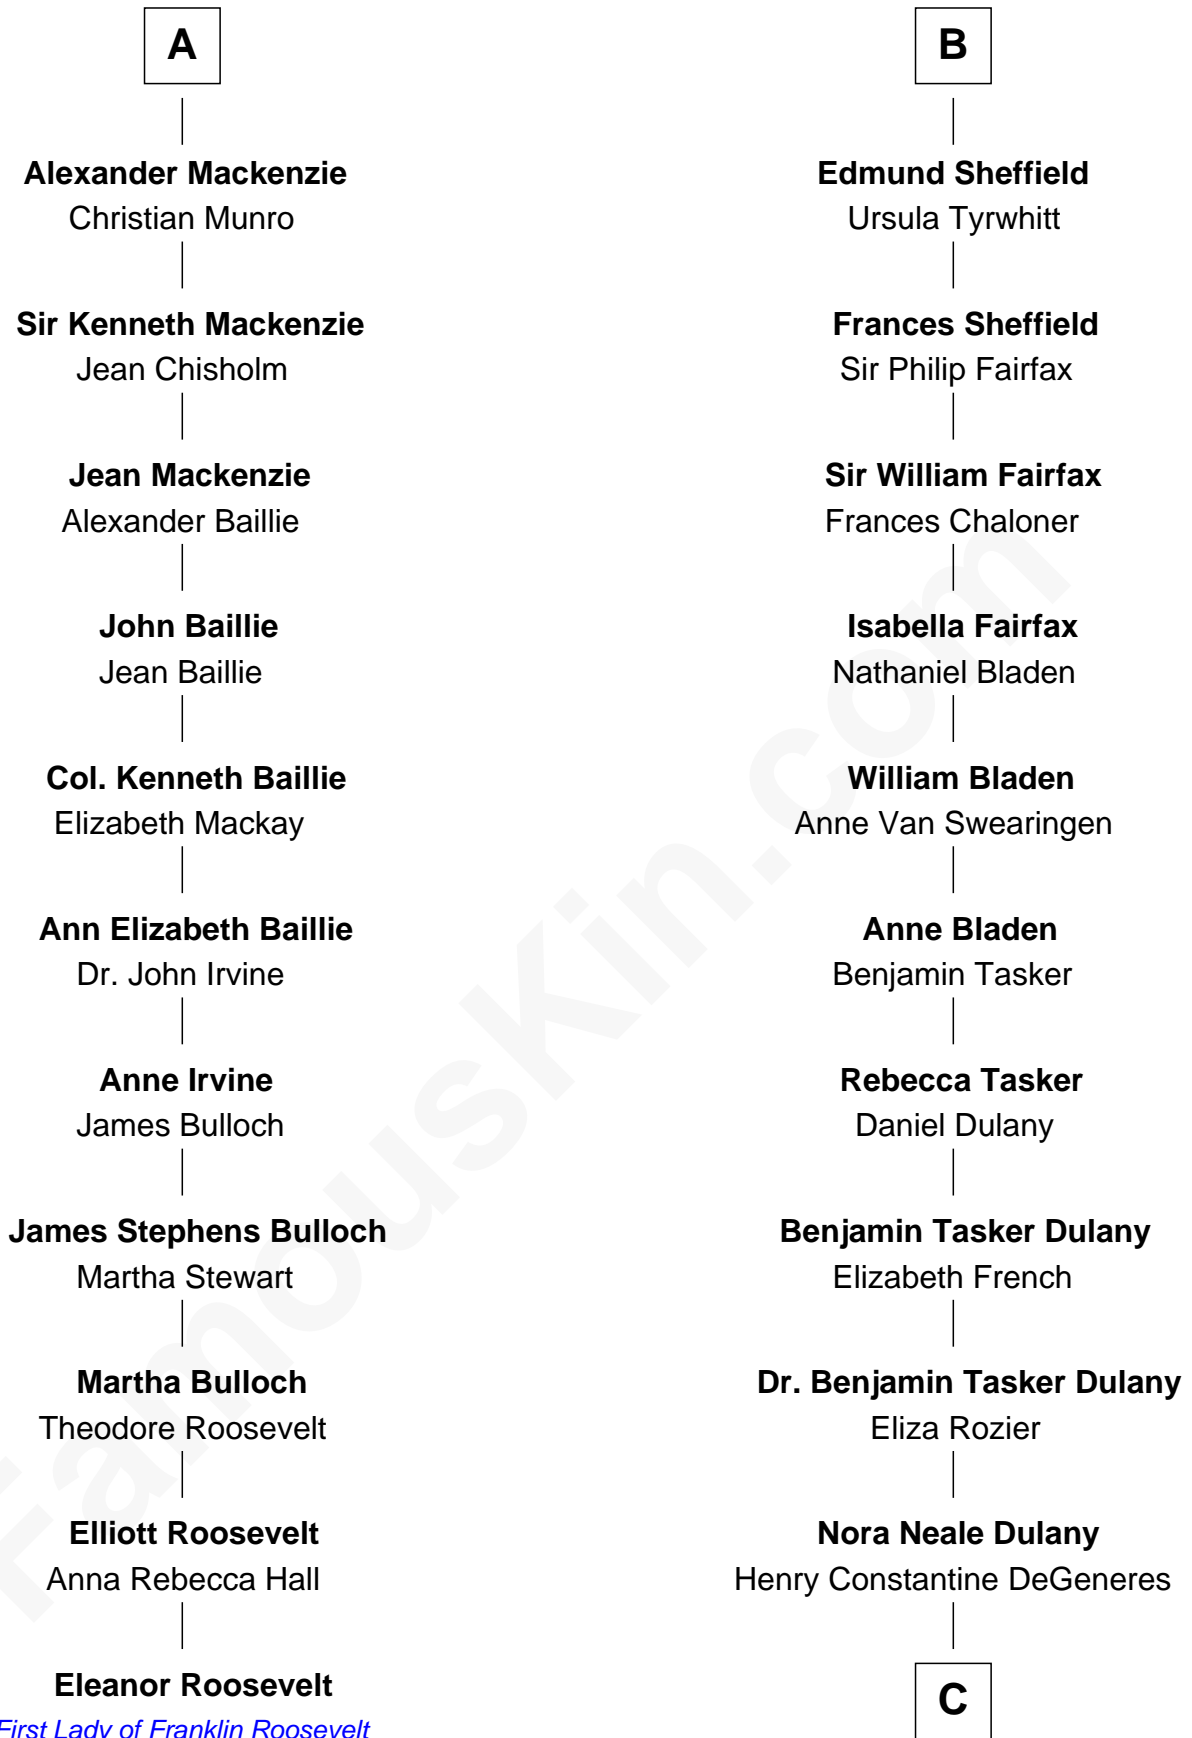

FamousKin.com

Relationship Chart of

Eleanor Roosevelt

First Lady of President Franklin D. Roosevelt

17th cousin 4 times removed of

Ellen DeGeneres

Comedienne and TV Personality

C

Joseph C. DeGeneres

Mary Whittemore

Alfred George DeGeneres

Julia E. Billiu

Elliot Everett DeGeneres

Ruth Elodie Martin

Elliot Everett DeGeneres

Betty Jane Pfeffer