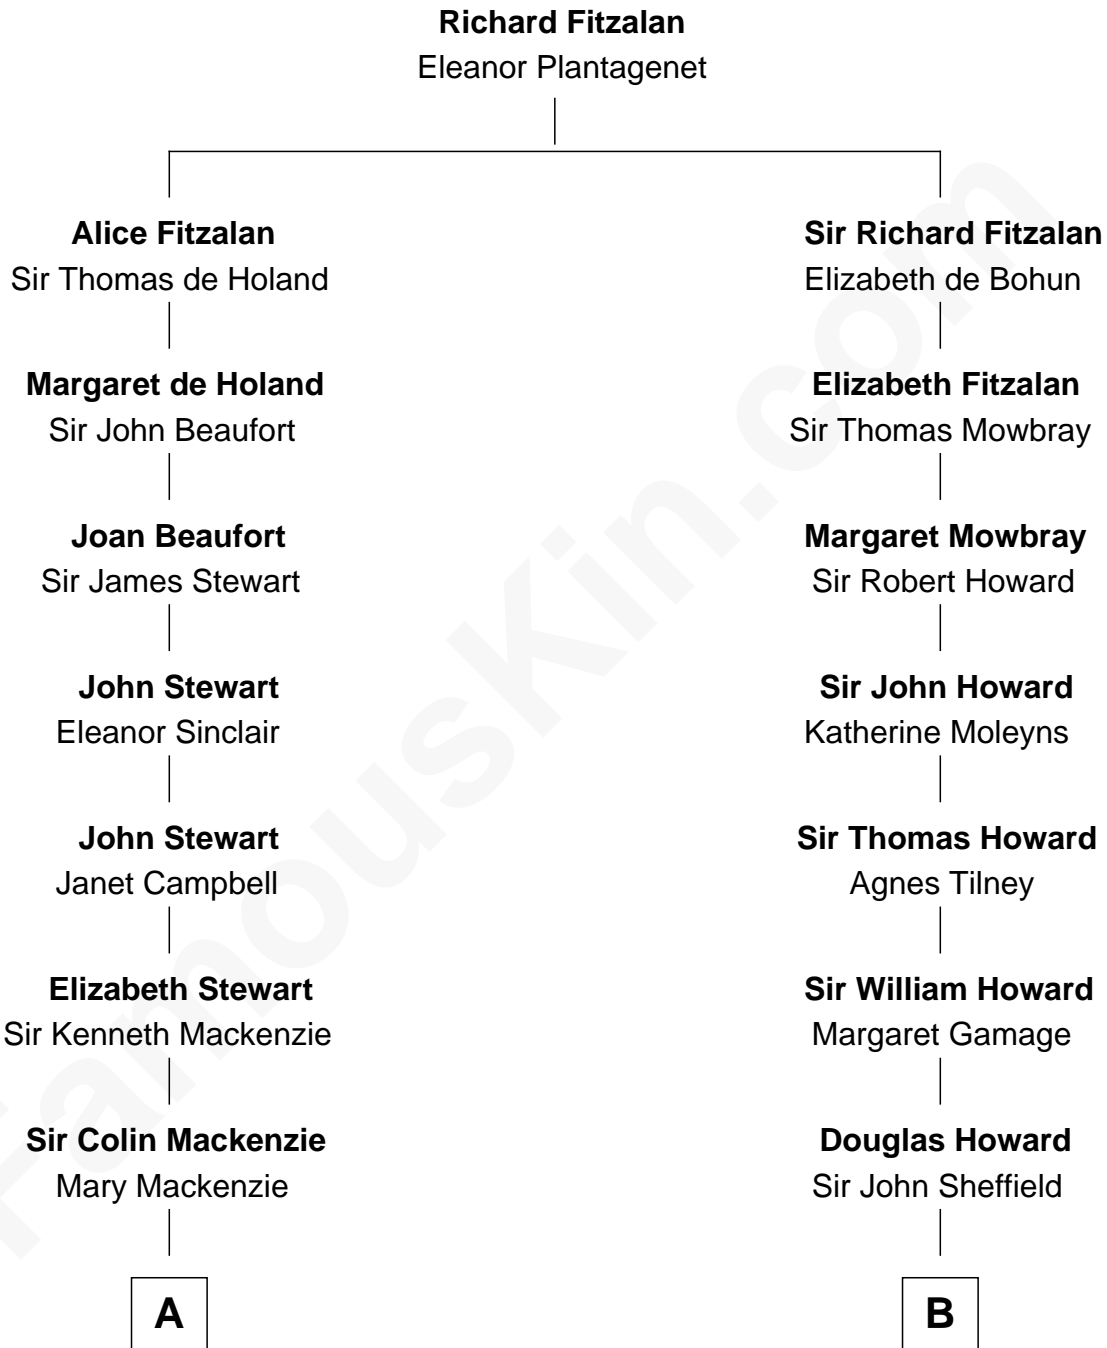

FamousKin.com

Relationship Chart of

Eleanor Roosevelt

First Lady of President Franklin D. Roosevelt

17th cousin 4 times removed of

Ellen DeGeneres

Comedienne and TV Personality

C

Joseph C. DeGeneres

Mary Whittemore

Alfred George DeGeneres

Julia E. Billiu

Elliot Everett DeGeneres

Ruth Elodie Martin

Elliot Everett DeGeneres

Betty Jane Pfeffer