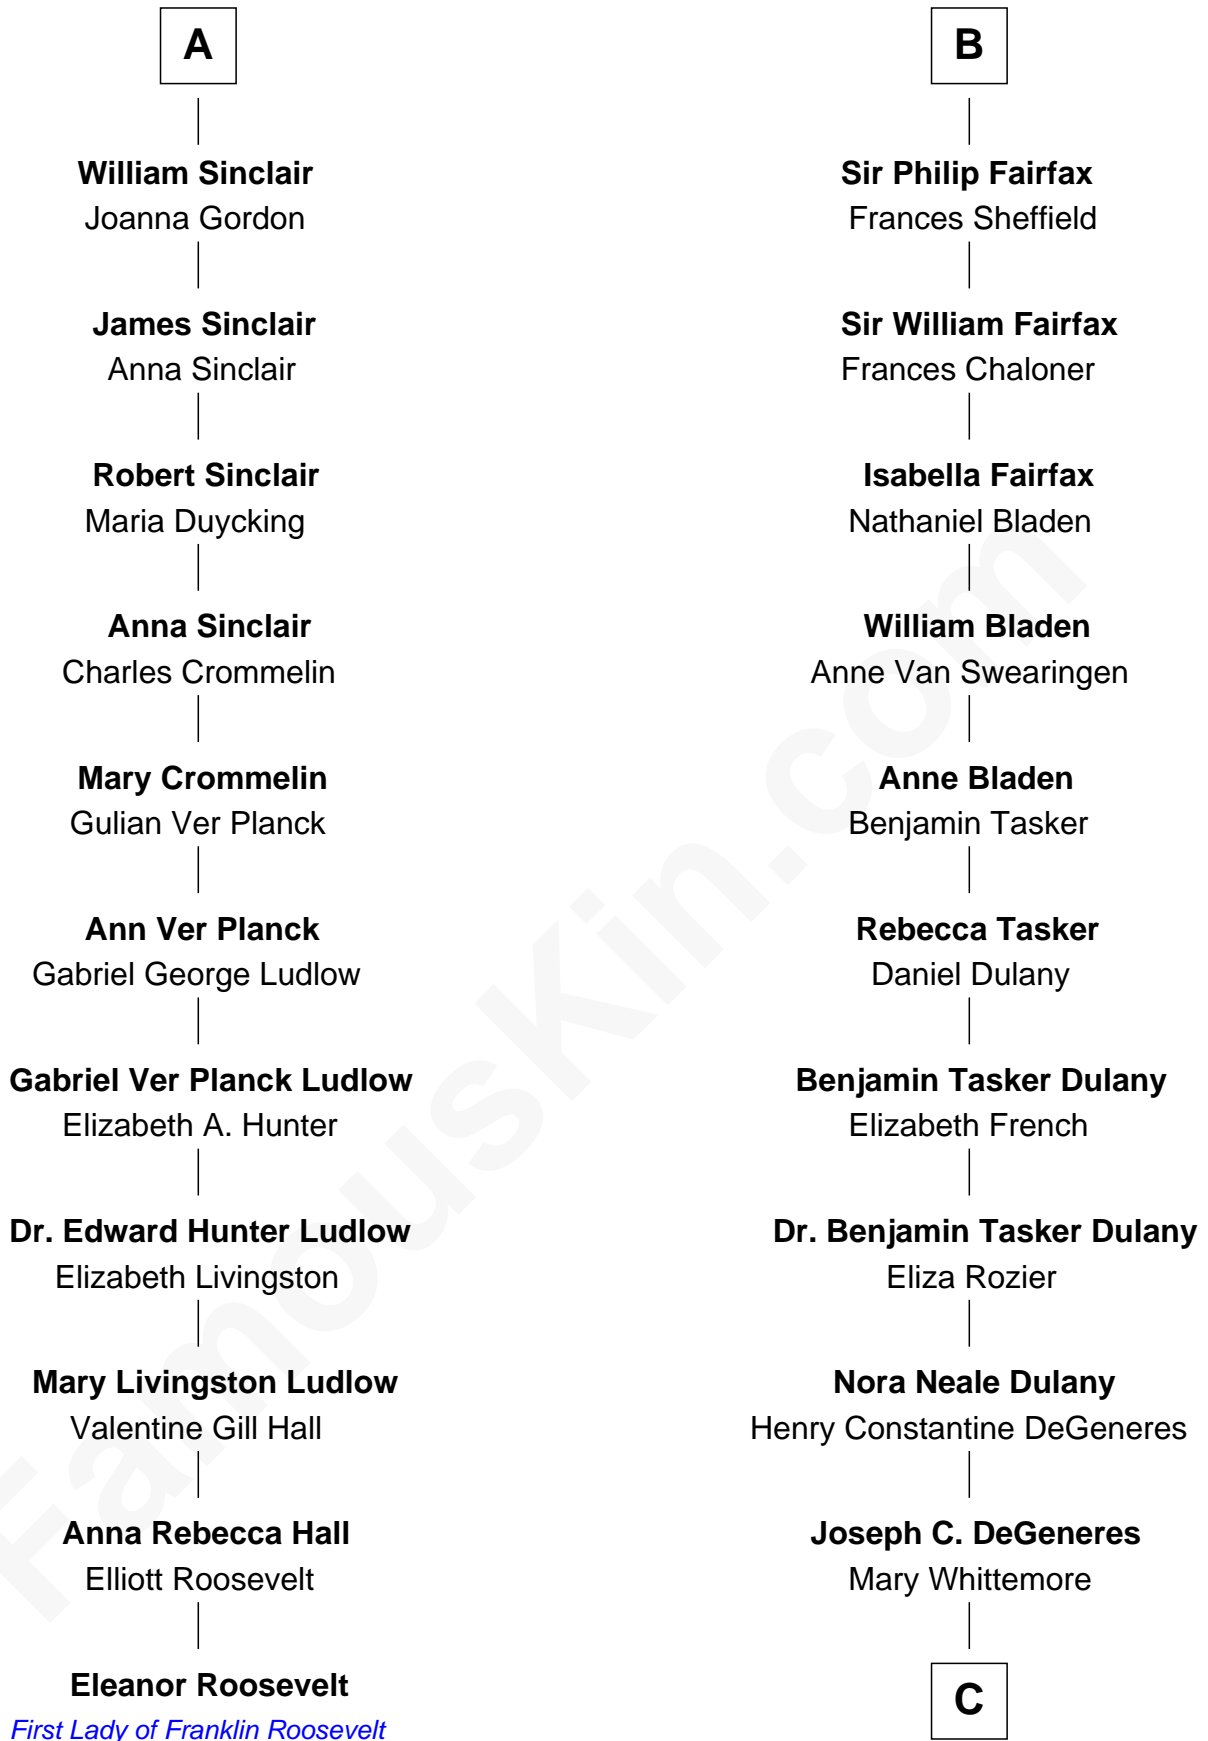

FamousKin.com

Relationship Chart of

Eleanor Roosevelt

First Lady of President Franklin D. Roosevelt

17th cousin 3 times removed of

Ellen DeGeneres

Comedienne and TV Personality

C