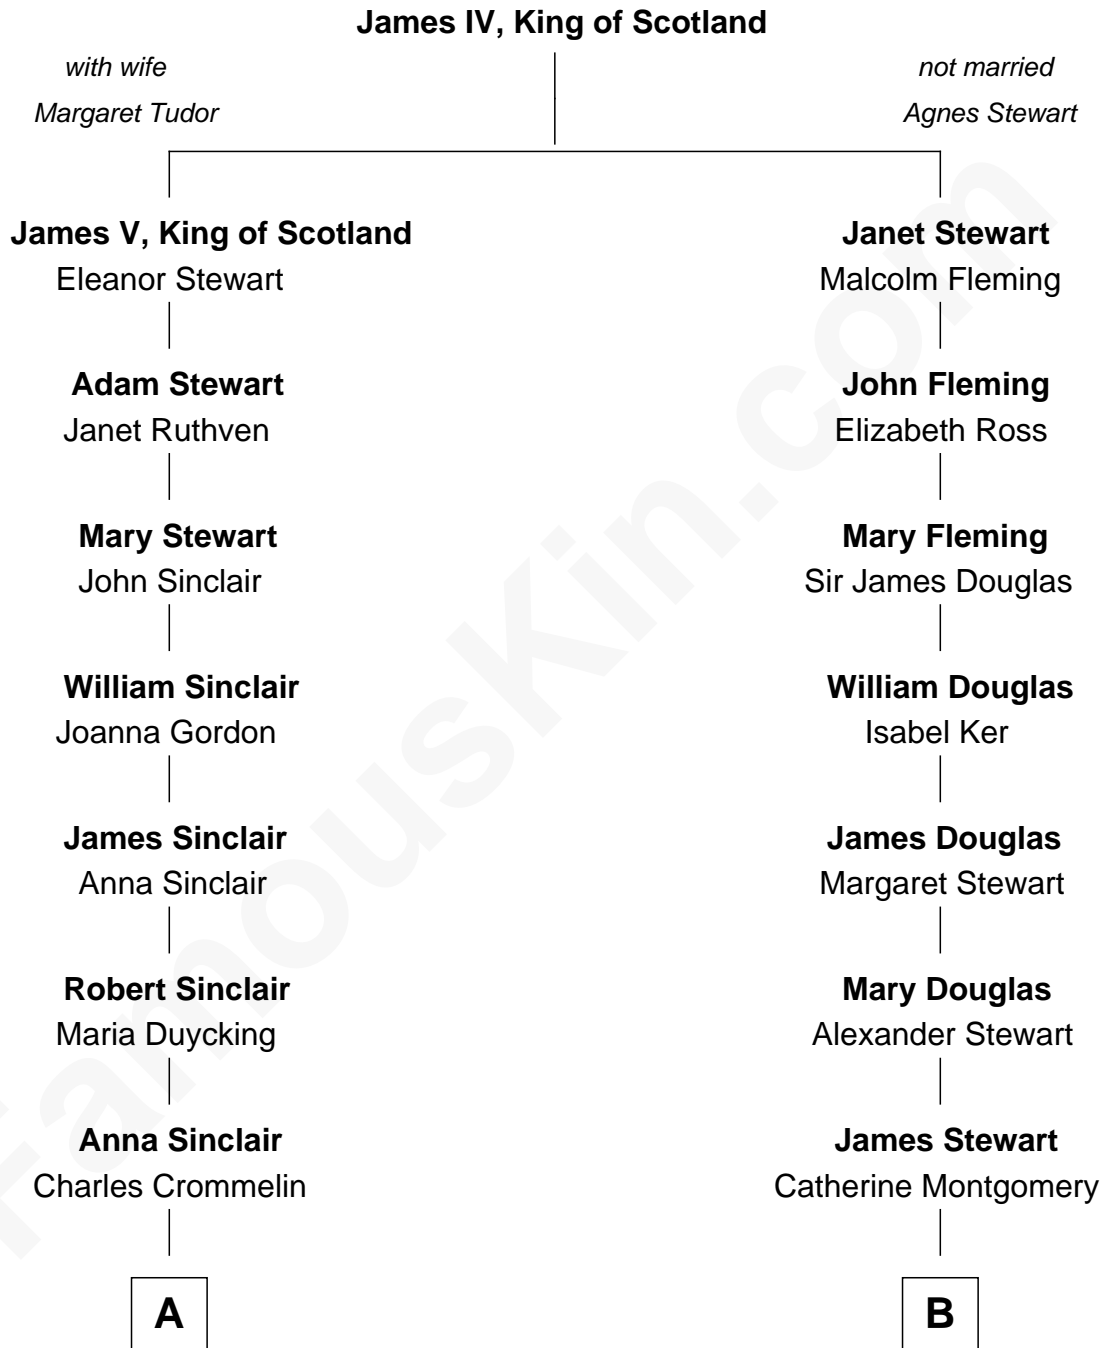

FamousKin.com

Relationship Chart of

Eleanor Roosevelt

First Lady of President Franklin D. Roosevelt

13th cousin 1 time removed of

Guy Ritchie
British Filmmaker

A

Mary Crommelin
Gulian Ver Planck

Ann Ver Planck
Gabriel George Ludlow

Gabriel Ver Planck Ludlow
Elizabeth A. Hunter

Dr. Edward Hunter Ludlow
Elizabeth Livingston

Mary Livingston Ludlow
Valentine Gill Hall

Anna Rebecca Hall
Elliott Roosevelt