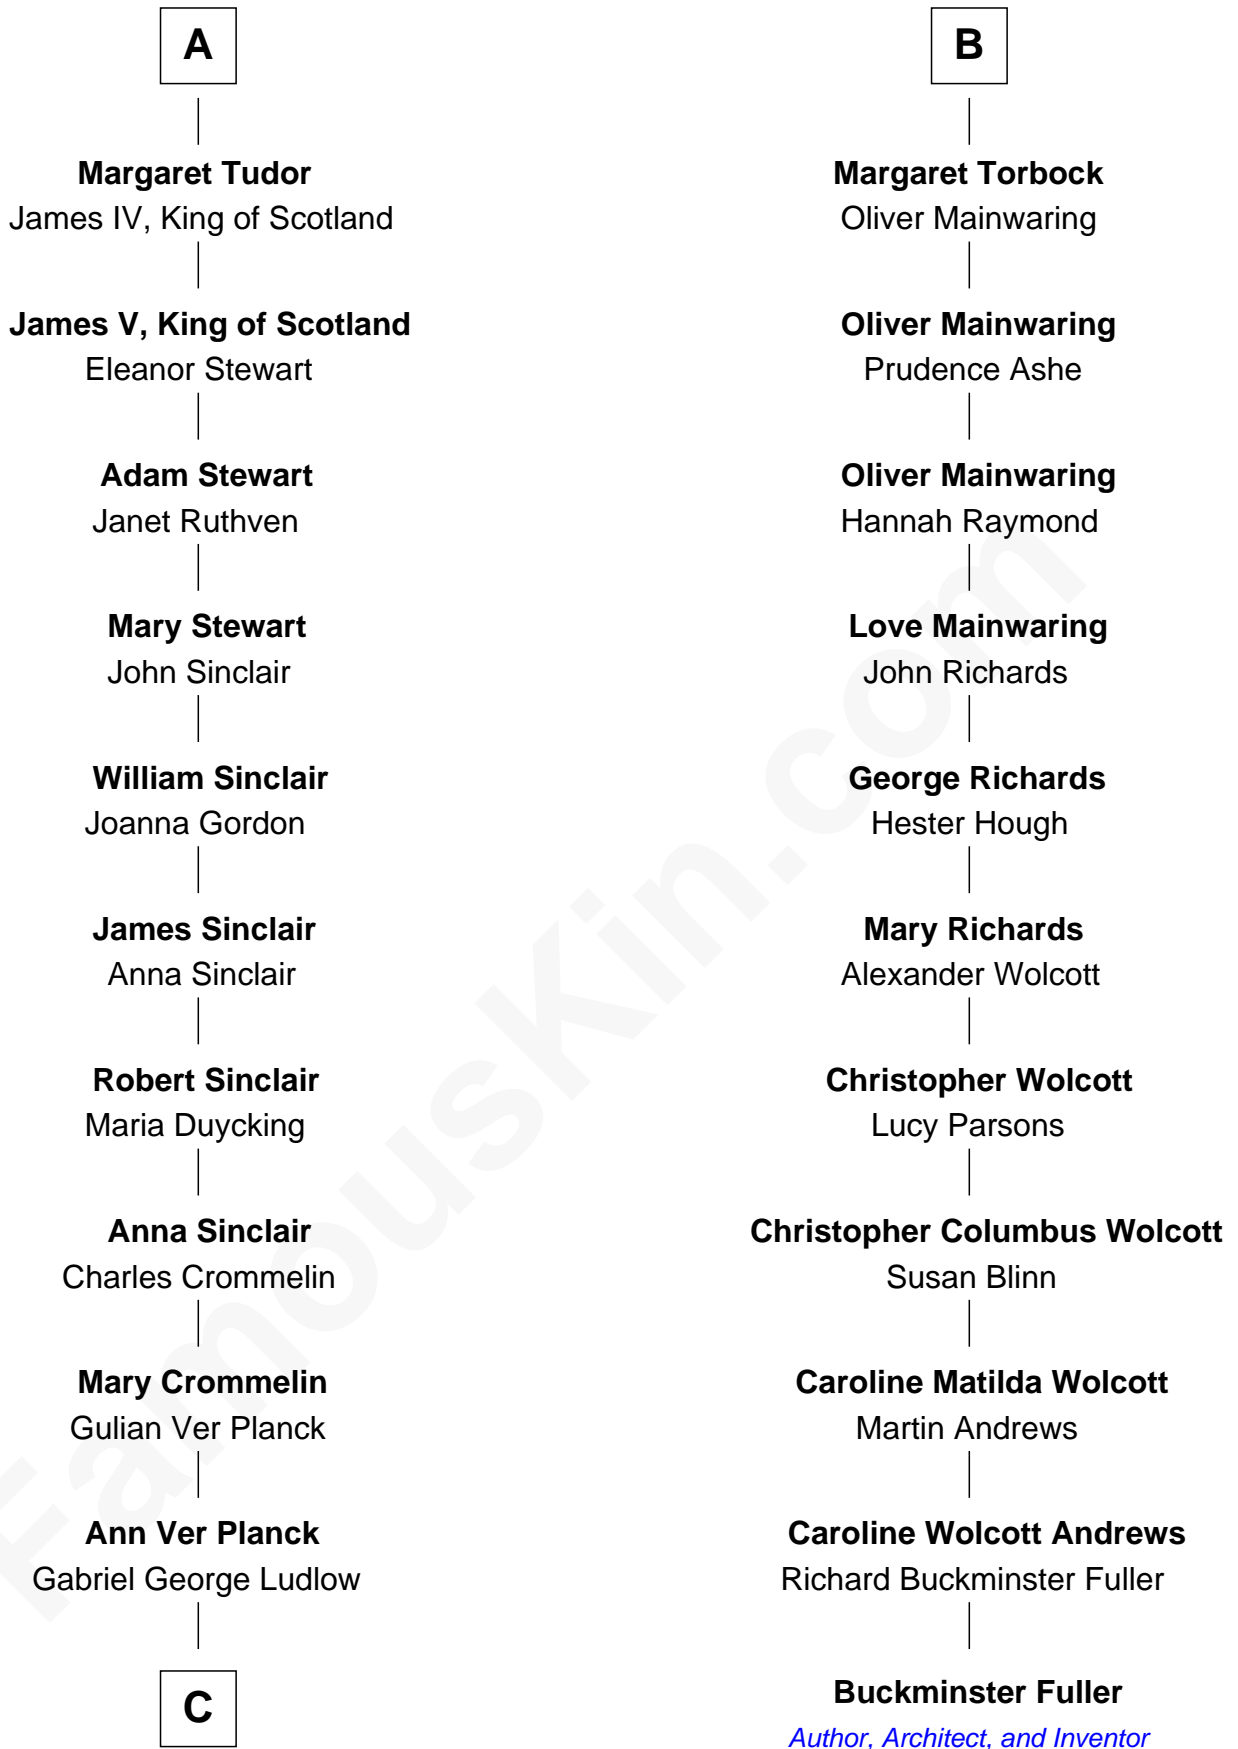

## Relationship Chart of

### Eleanor Roosevelt

*First Lady of President Franklin D. Roosevelt*

**17th cousin 4 times removed of**

### Buckminster Fuller

*Author, Architect, and Inventor*

**C**

—  
**Gabriel Ver Planck Ludlow**

Elizabeth A. Hunter

—  
**Dr. Edward Hunter Ludlow**

Elizabeth Livingston

—  
**Mary Livingston Ludlow**