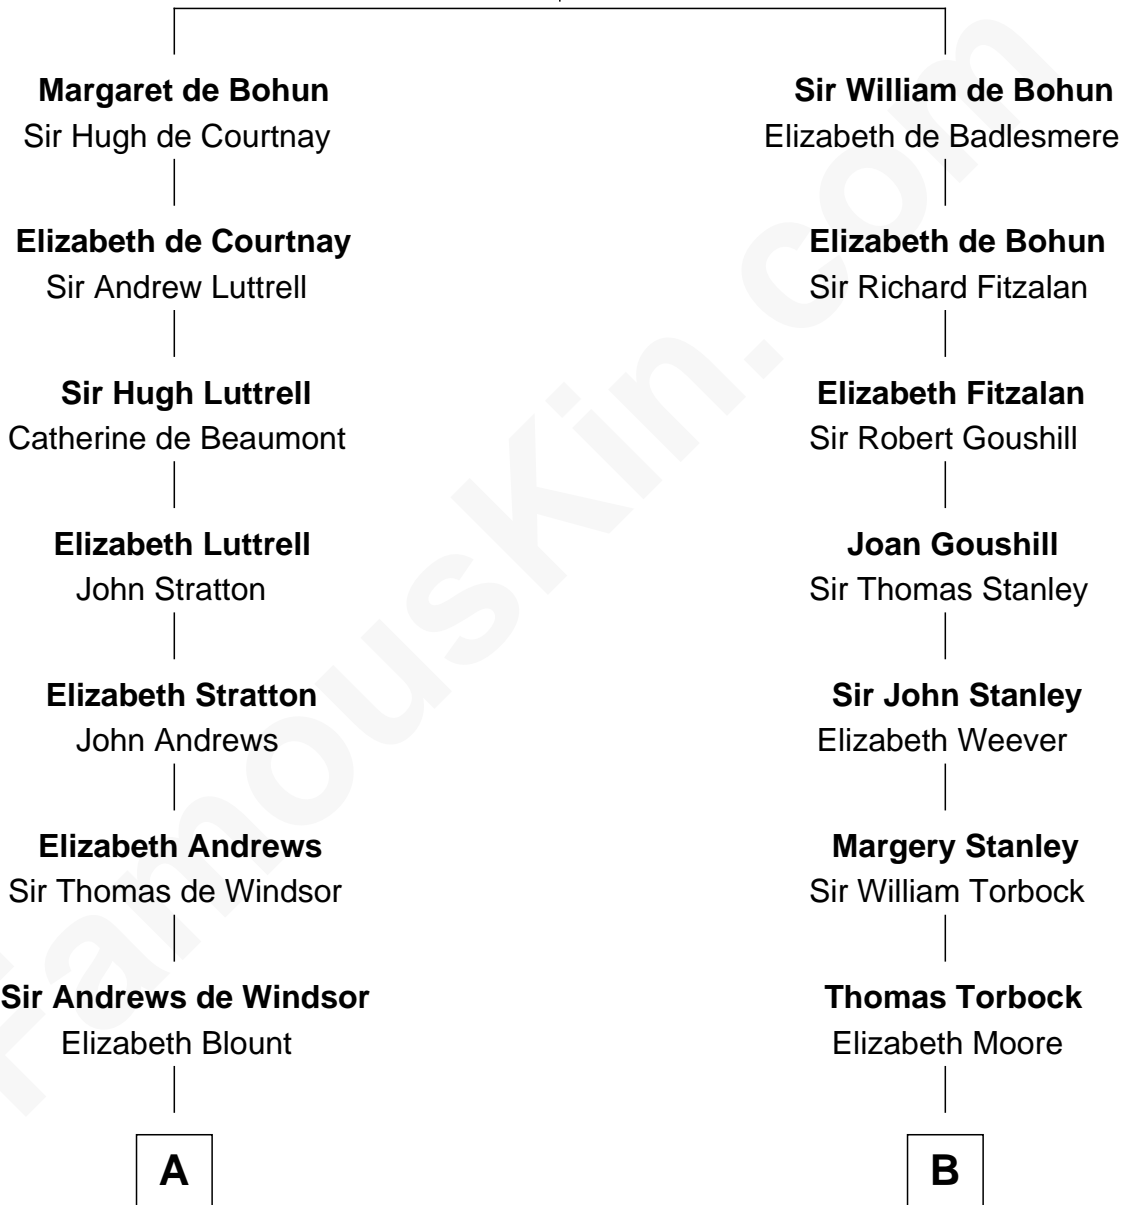

FamousKin.com

Relationship Chart of

Eleanor Roosevelt

First Lady of President Franklin D. Roosevelt

18th cousin of

Buckminster Fuller

Author, Architect, and Inventor

Humphrey de Bohun
Elizabeth Plantagenet

C

Anna Rebecca Hall

Elliott Roosevelt

Eleanor Roosevelt

First Lady of Franklin Roosevelt

D

Caroline Wolcott Andrews

Richard Buckminster Fuller