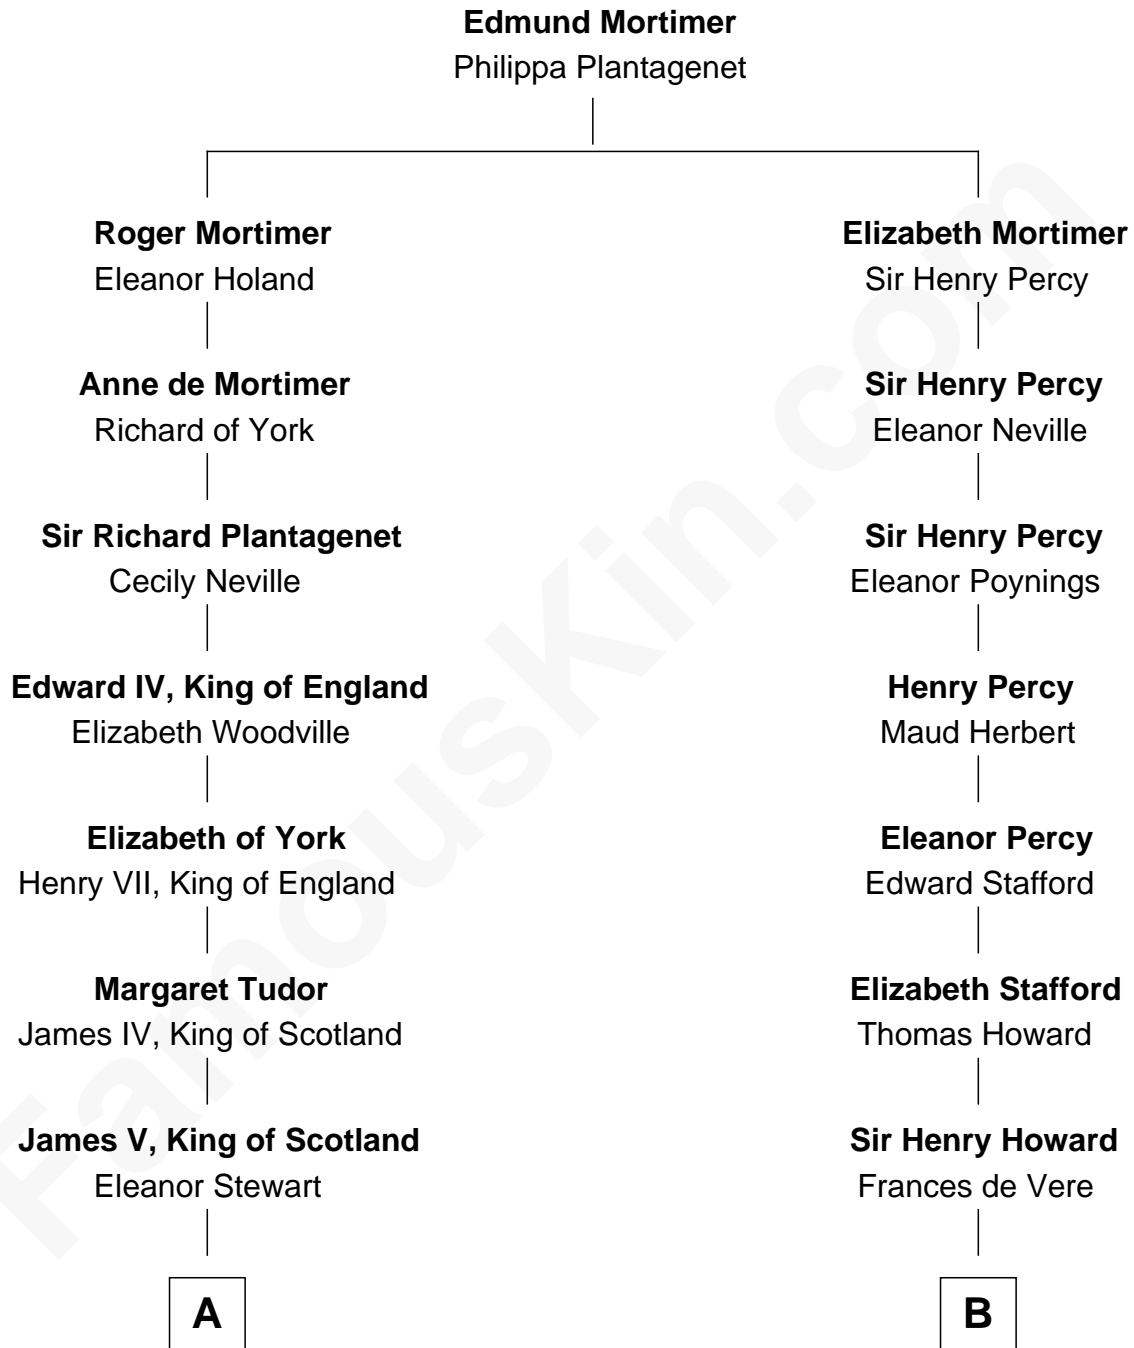

FamousKin.com

Relationship Chart of

Eleanor Roosevelt

First Lady of President Franklin D. Roosevelt

19th cousin of

Thomas Hunt Morgan

Nobel Prize Winner in Physiology or Medicine

C

Mary Livingston Ludlow

Valentine Gill Hall

Anna Rebecca Hall

Elliott Roosevelt

Eleanor Roosevelt

First Lady of Franklin Roosevelt

D

Elizabeth Phoebe Key