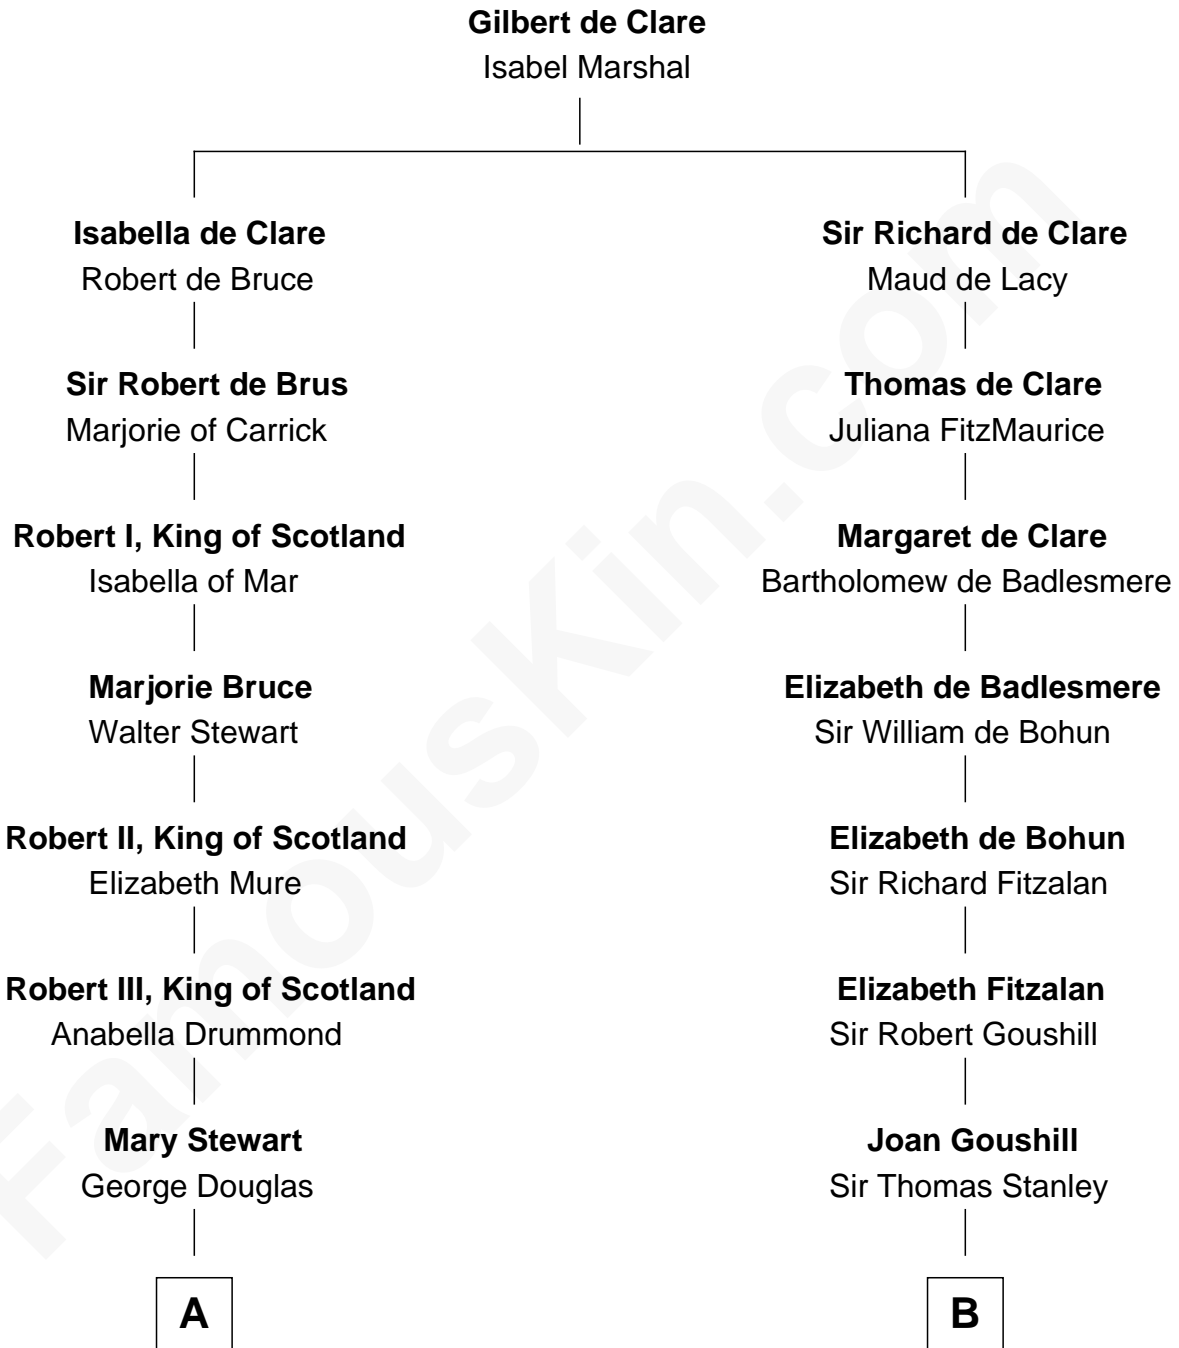

FamousKin.com

Relationship Chart of

Eleanor Roosevelt

First Lady of President Franklin D. Roosevelt

21st cousin of

Thomas Hunt Morgan

Nobel Prize Winner in Physiology or Medicine

C

Anne Irvine
James Bulloch

James Stephens Bulloch
Martha Stewart

Martha Bulloch
Theodore Roosevelt

Elliott Roosevelt
Anna Rebecca Hall

Eleanor Roosevelt
First Lady of Franklin Roosevelt

D

Col. Edward Lloyd
Elizabeth Tayloe