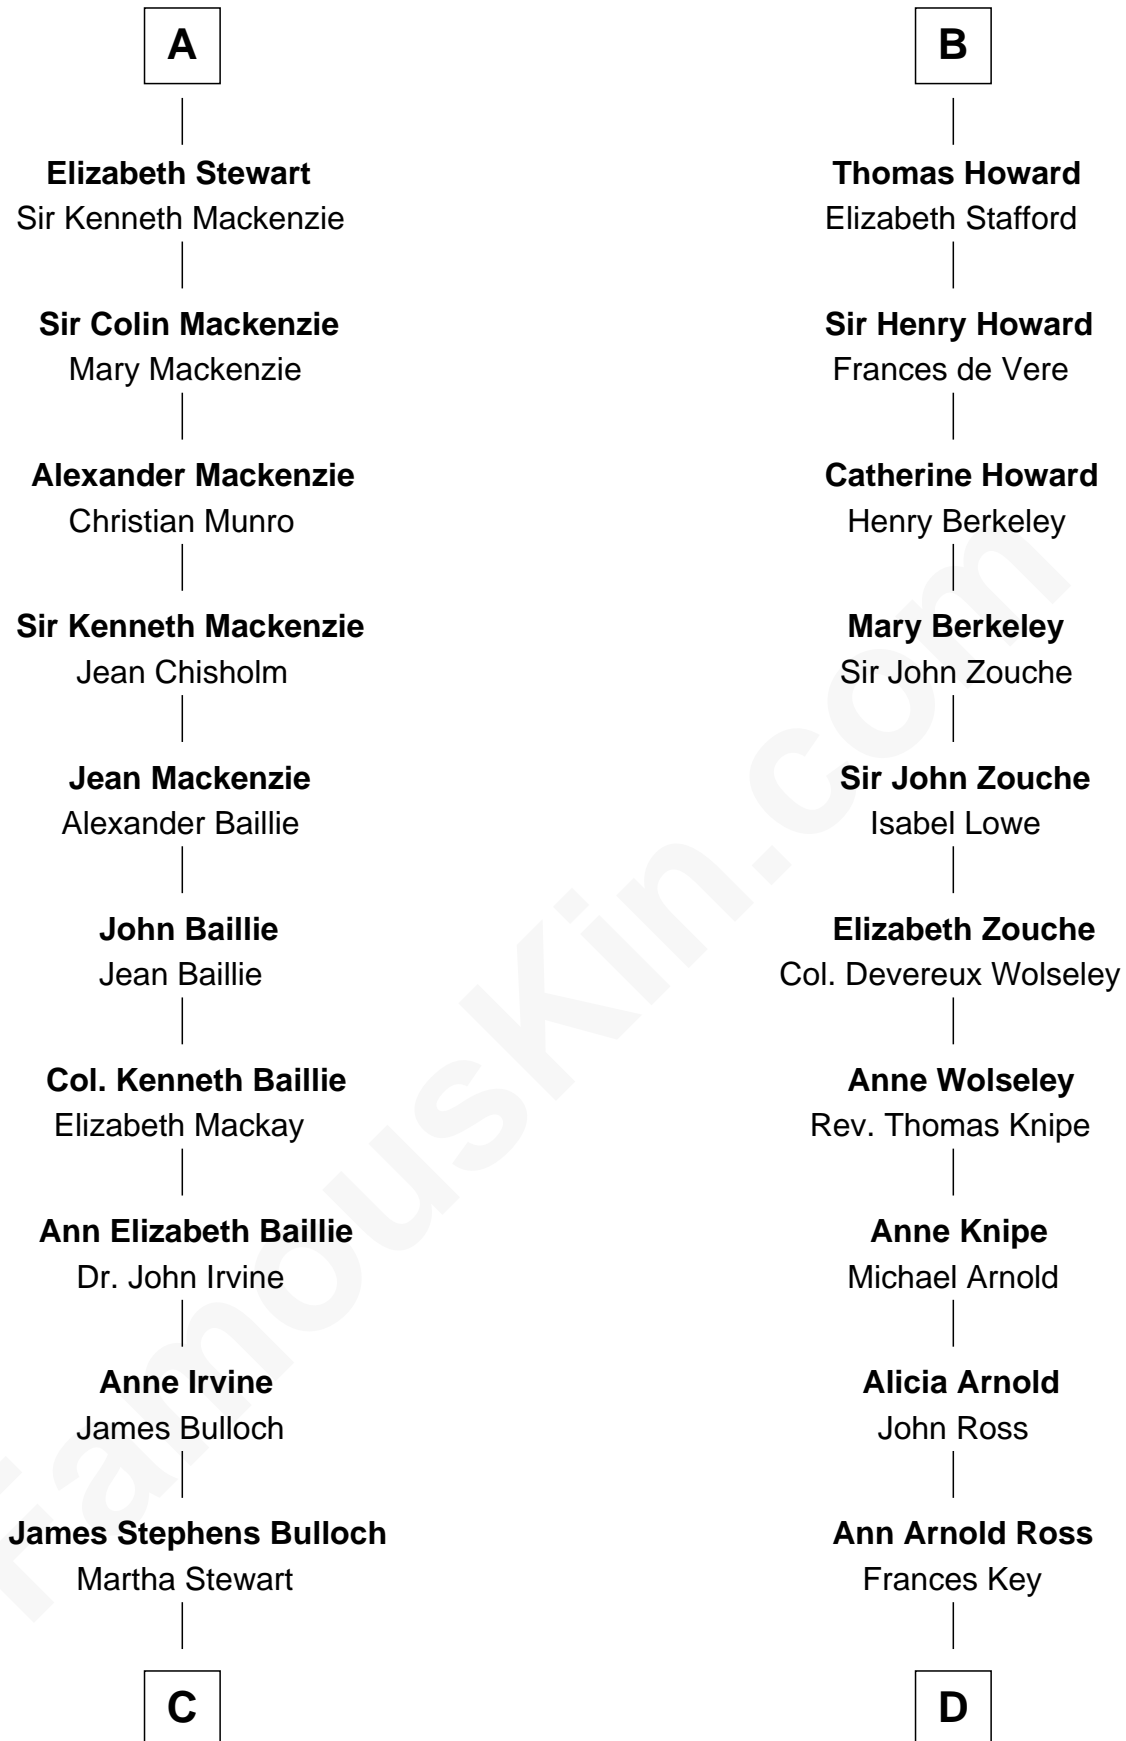

FamousKin.com

Relationship Chart of

Eleanor Roosevelt

First Lady of President Franklin D. Roosevelt

19th cousin 2 times removed of

Thomas Hunt Morgan

Nobel Prize Winner in Physiology or Medicine

C

Martha Bulloch
Theodore Roosevelt

Elliott Roosevelt
Anna Rebecca Hall

Eleanor Roosevelt
First Lady of Franklin Roosevelt

D

John Ross Key
Anne Phebe Penn Dagworthy Charlton

Francis Scott Key
Mary Tayloe Lloyd