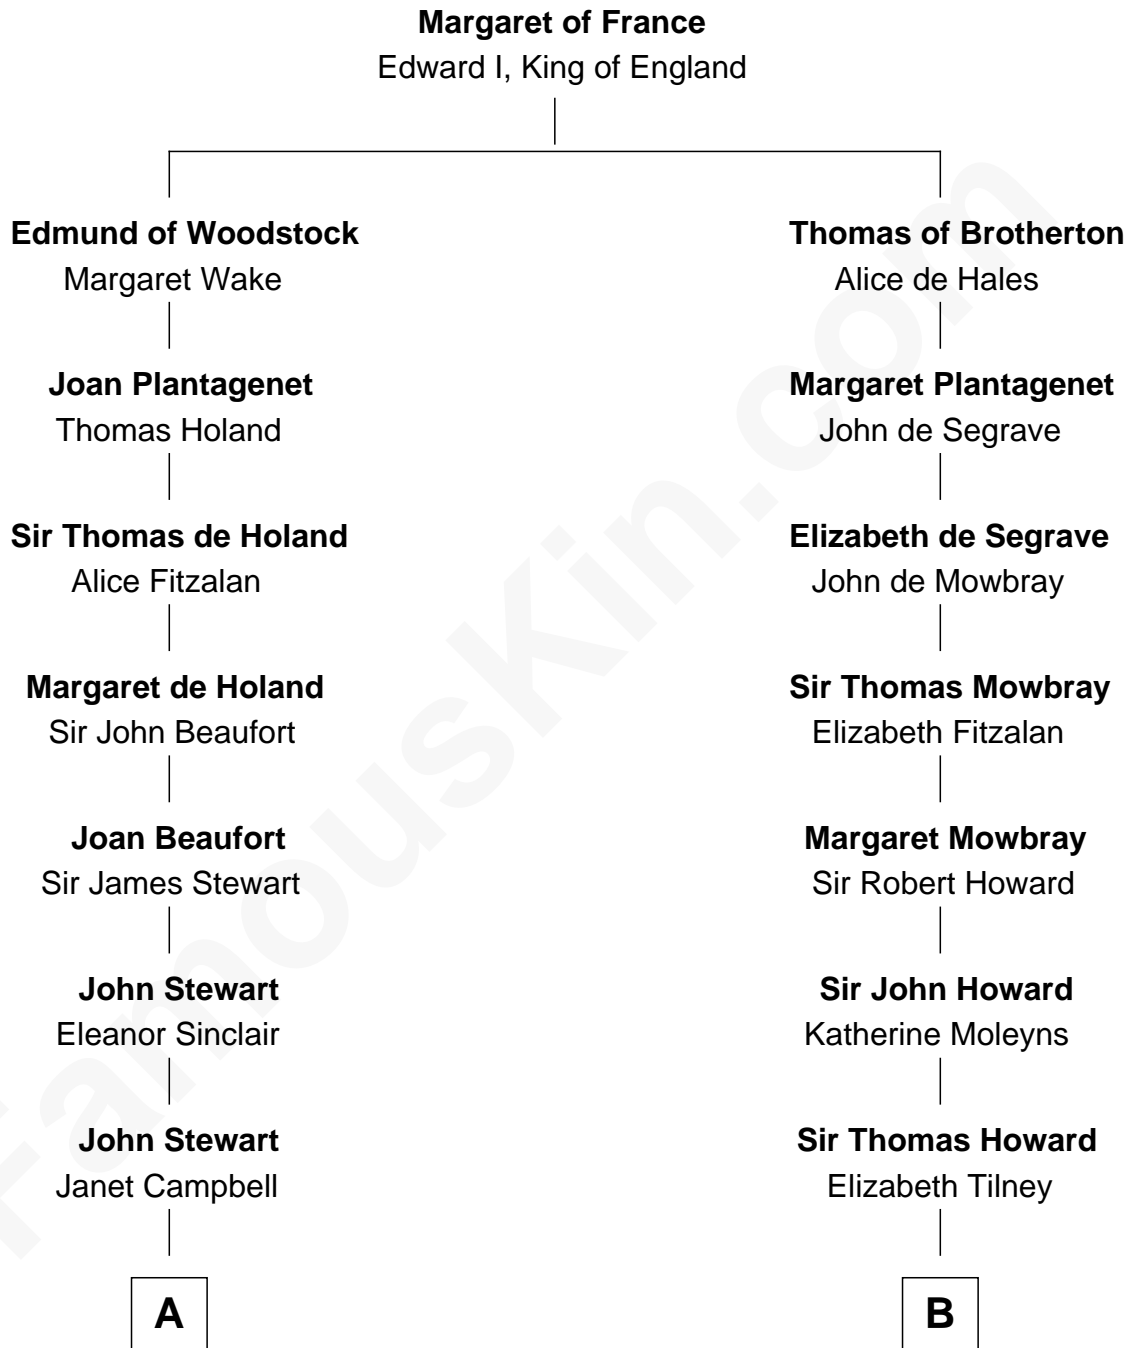

FamousKin.com

Relationship Chart of

Eleanor Roosevelt

First Lady of President Franklin D. Roosevelt

19th cousin 2 times removed of

Thomas Hunt Morgan

Nobel Prize Winner in Physiology or Medicine

C

Martha Bulloch
Theodore Roosevelt

Elliott Roosevelt
Anna Rebecca Hall

Eleanor Roosevelt
First Lady of Franklin Roosevelt

D

John Ross Key
Anne Phebe Penn Dagworthy Charlton

Francis Scott Key
Mary Tayloe Lloyd