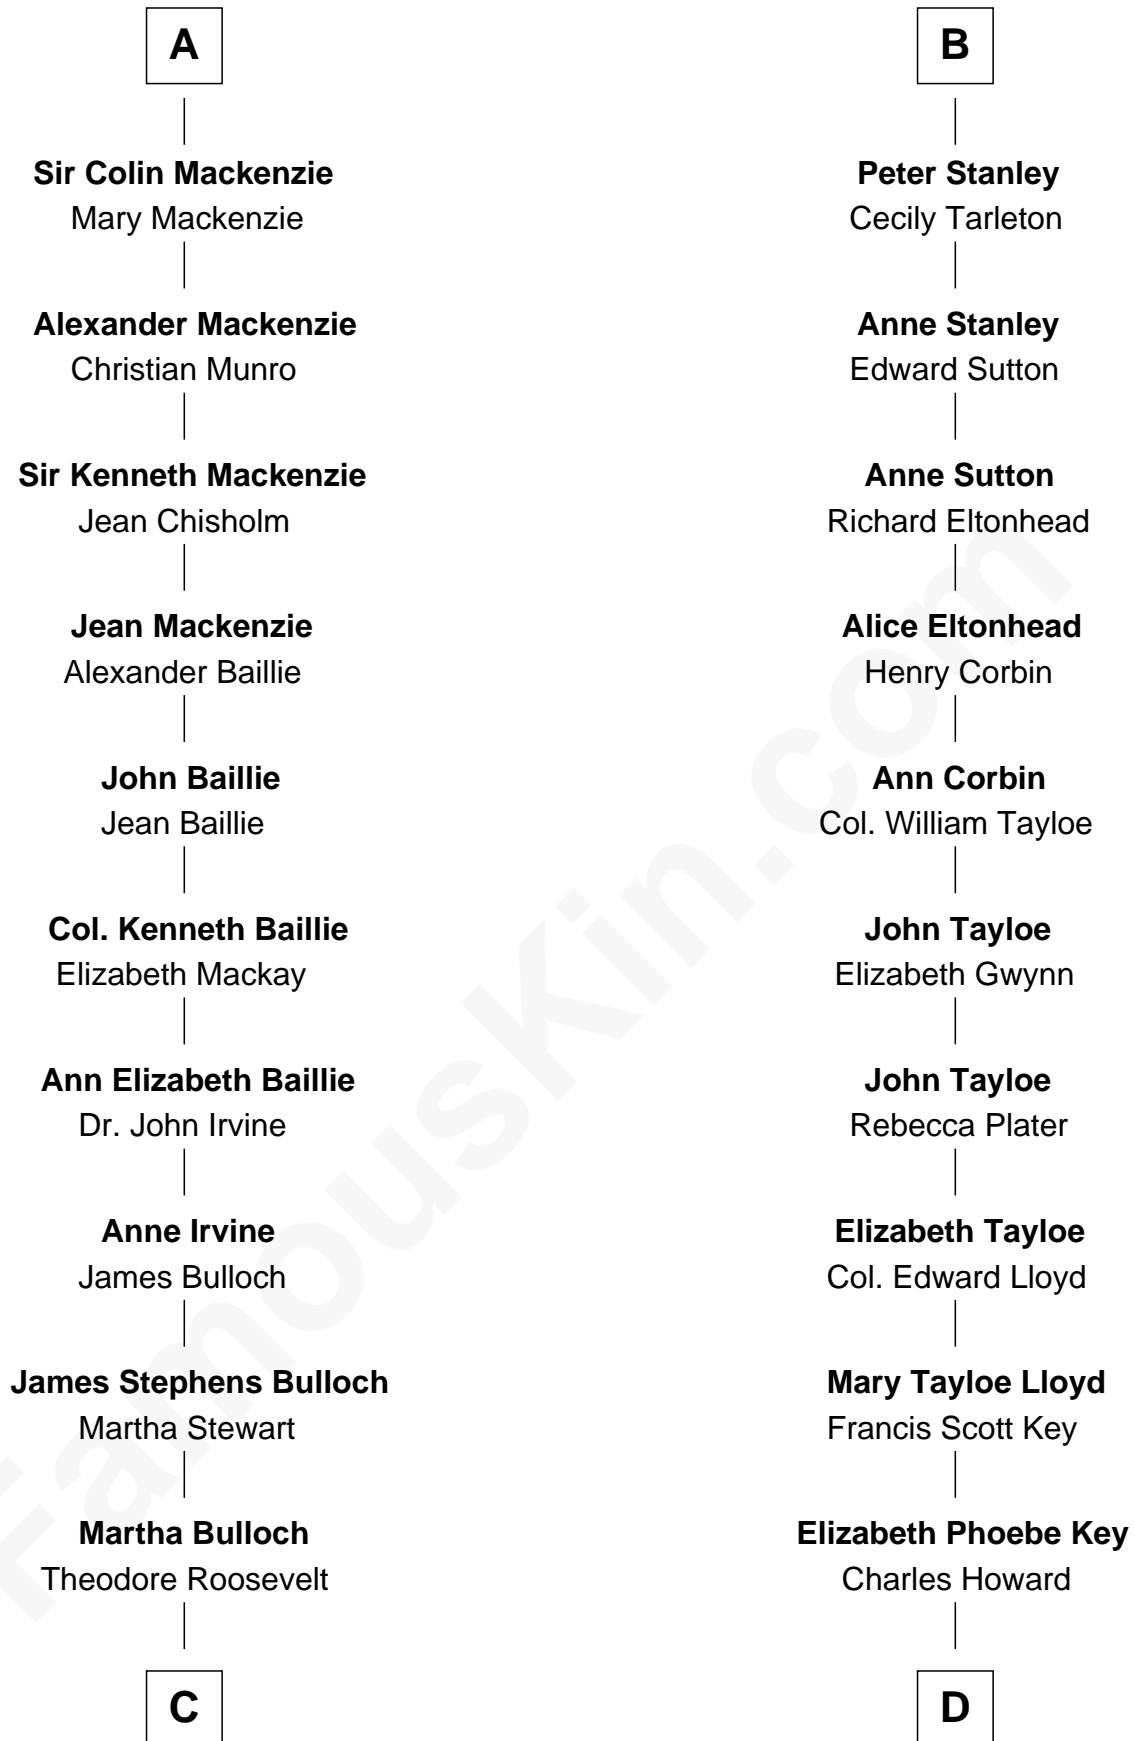

FamousKin.com

Relationship Chart of

Eleanor Roosevelt

First Lady of President Franklin D. Roosevelt

18th cousin of

Thomas Hunt Morgan

Nobel Prize Winner in Physiology or Medicine

Sir Robert de Holland

Maude la Zouche

C

Elliott Roosevelt
Anna Rebecca Hall

Eleanor Roosevelt
First Lady of Franklin Roosevelt

D

Ellen Key Howard
Charlton Hunt Morgan

Thomas Hunt Morgan
Nobel Prize Winner

FamousKin.com