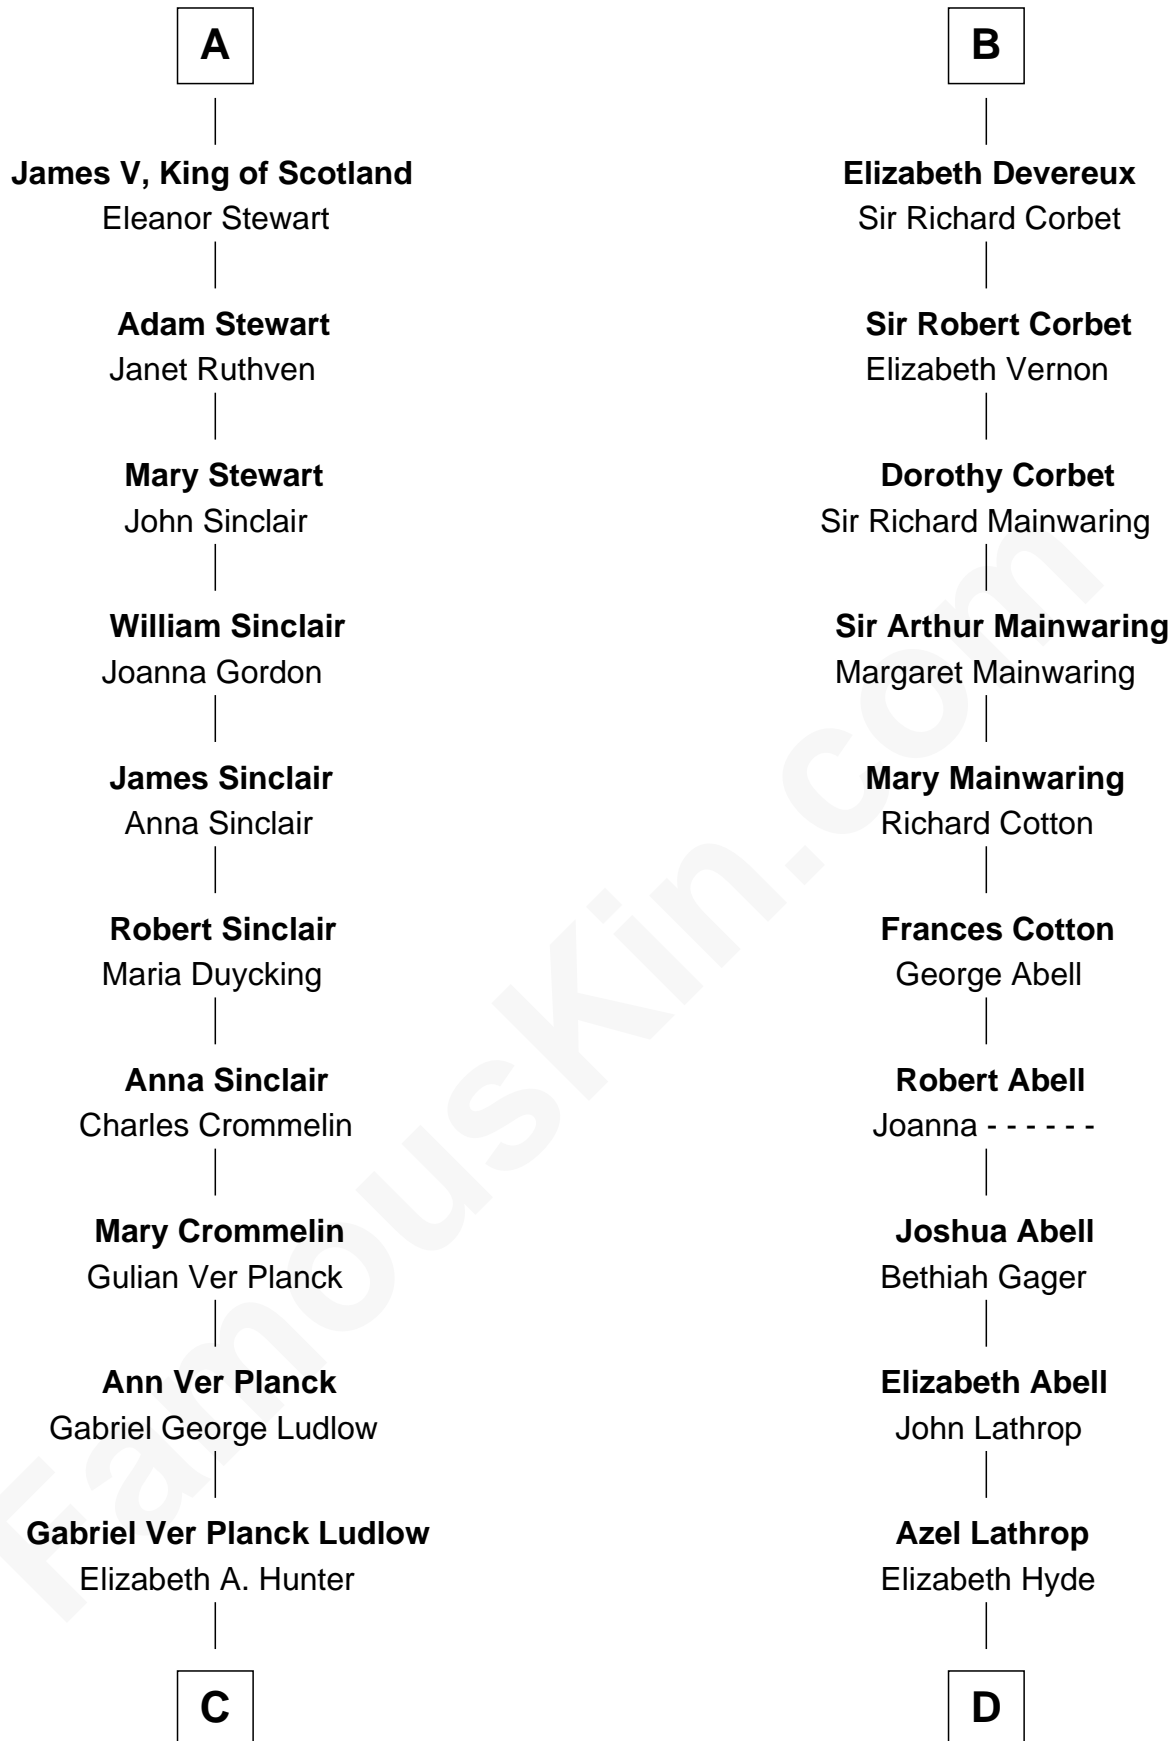

## Relationship Chart of

### Eleanor Roosevelt

*First Lady of President Franklin D. Roosevelt*

20th cousin of

### Marjorie Post

*Founder of General Foods*

**Sir Hugh I de Audley**

Iseult de Mortimer

**C**

**Dr. Edward Hunter Ludlow**

Elizabeth Livingston

**Mary Livingston Ludlow**

Valentine Gill Hall

**Anna Rebecca Hall**

Elliott Roosevelt

**Eleanor Roosevelt**

*First Lady of Franklin Roosevelt*

**D**

**Erastus Lathrop**

Sarah Bailey