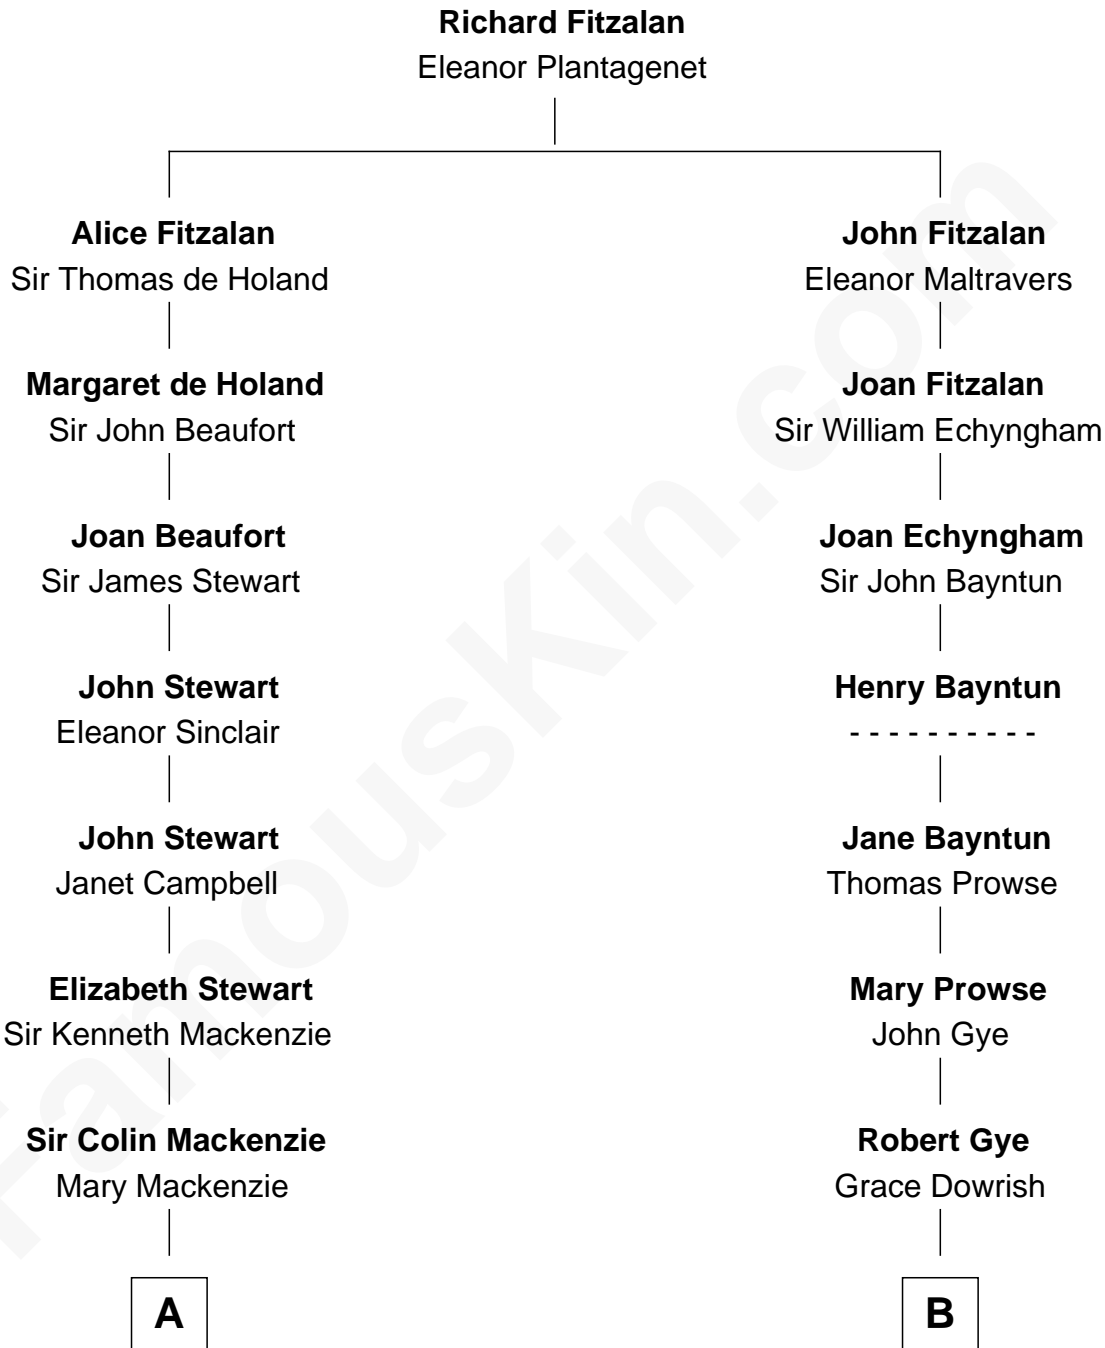

FamousKin.com

Relationship Chart of

Eleanor Roosevelt

First Lady of President Franklin D. Roosevelt

17th cousin 1 time removed of

Pete Seeger

American Folk Singer

C

Charles Louis Seeger
Constance de Clyver Edson

Pete Seeger
American Folk Singer

FamousKin.com