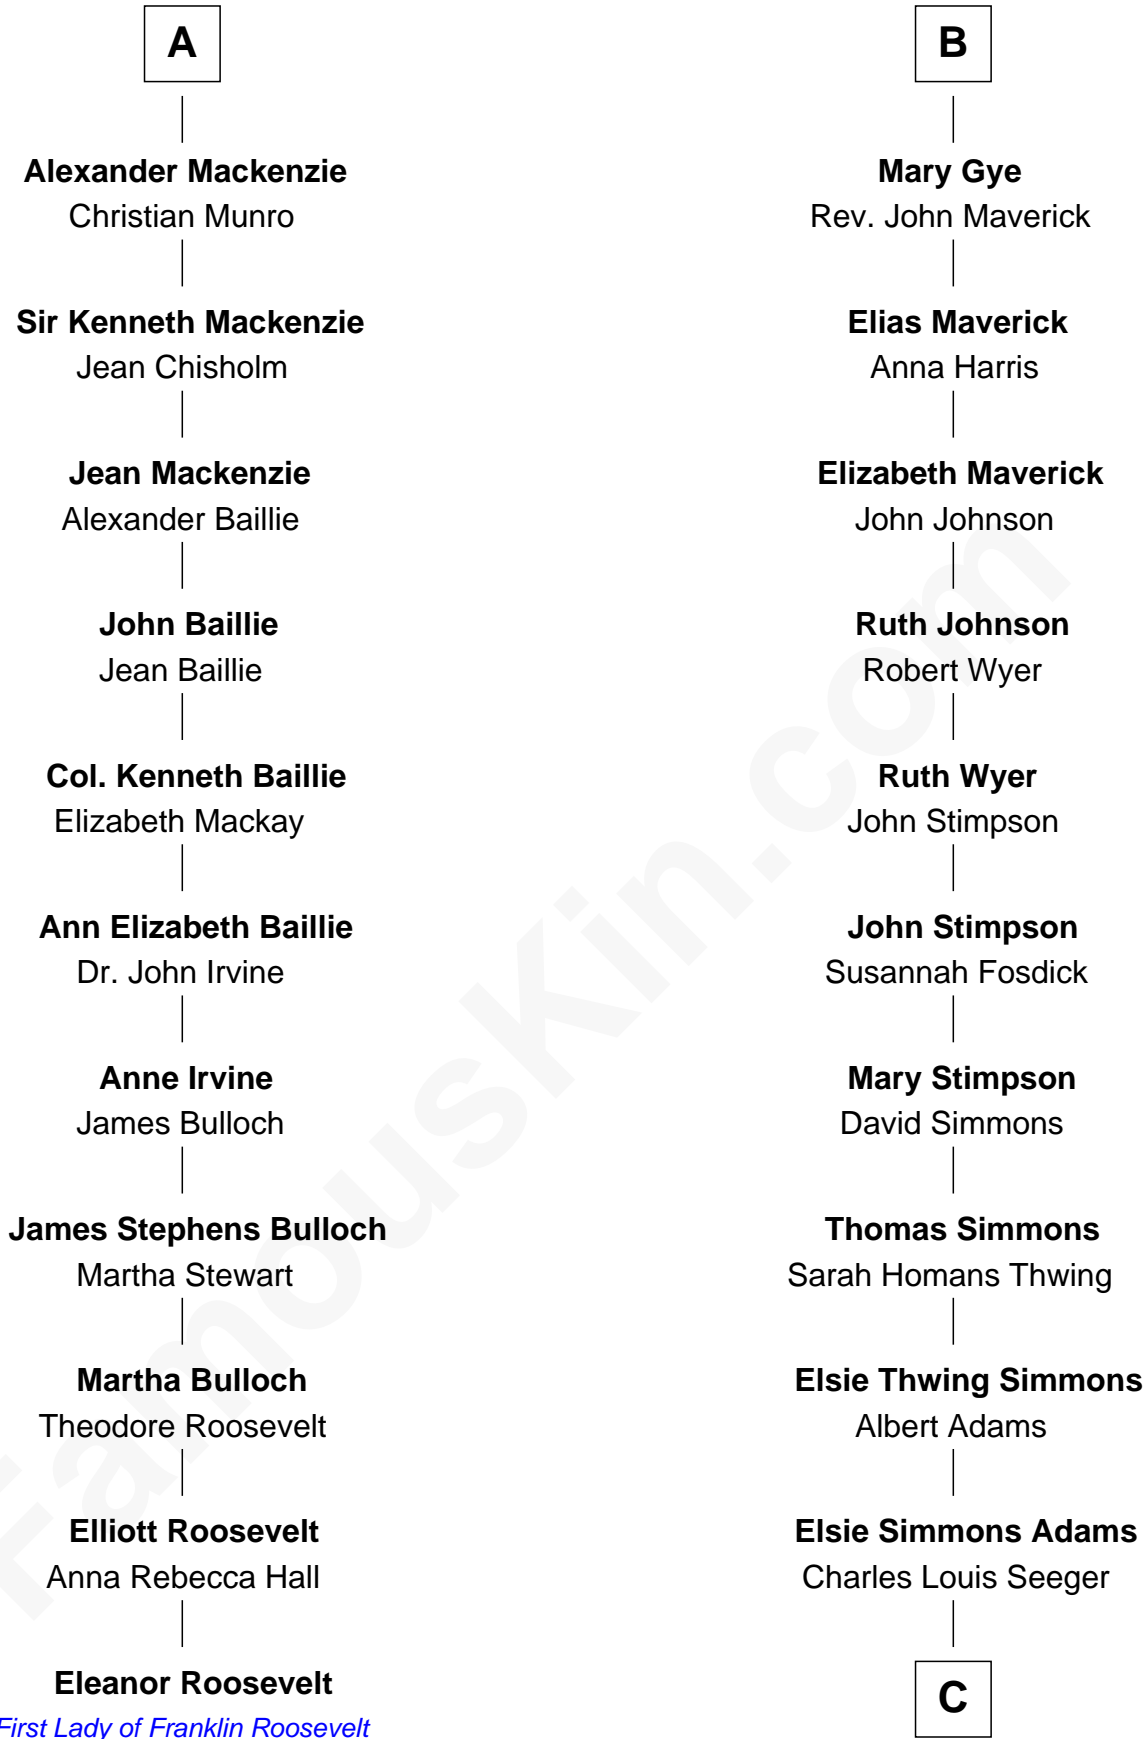

FamousKin.com

Relationship Chart of

Eleanor Roosevelt

First Lady of President Franklin D. Roosevelt

17th cousin 1 time removed of

Pete Seeger

American Folk Singer

C

Charles Louis Seeger
Constance de Clyver Edson

Pete Seeger
American Folk Singer

FamousKin.com