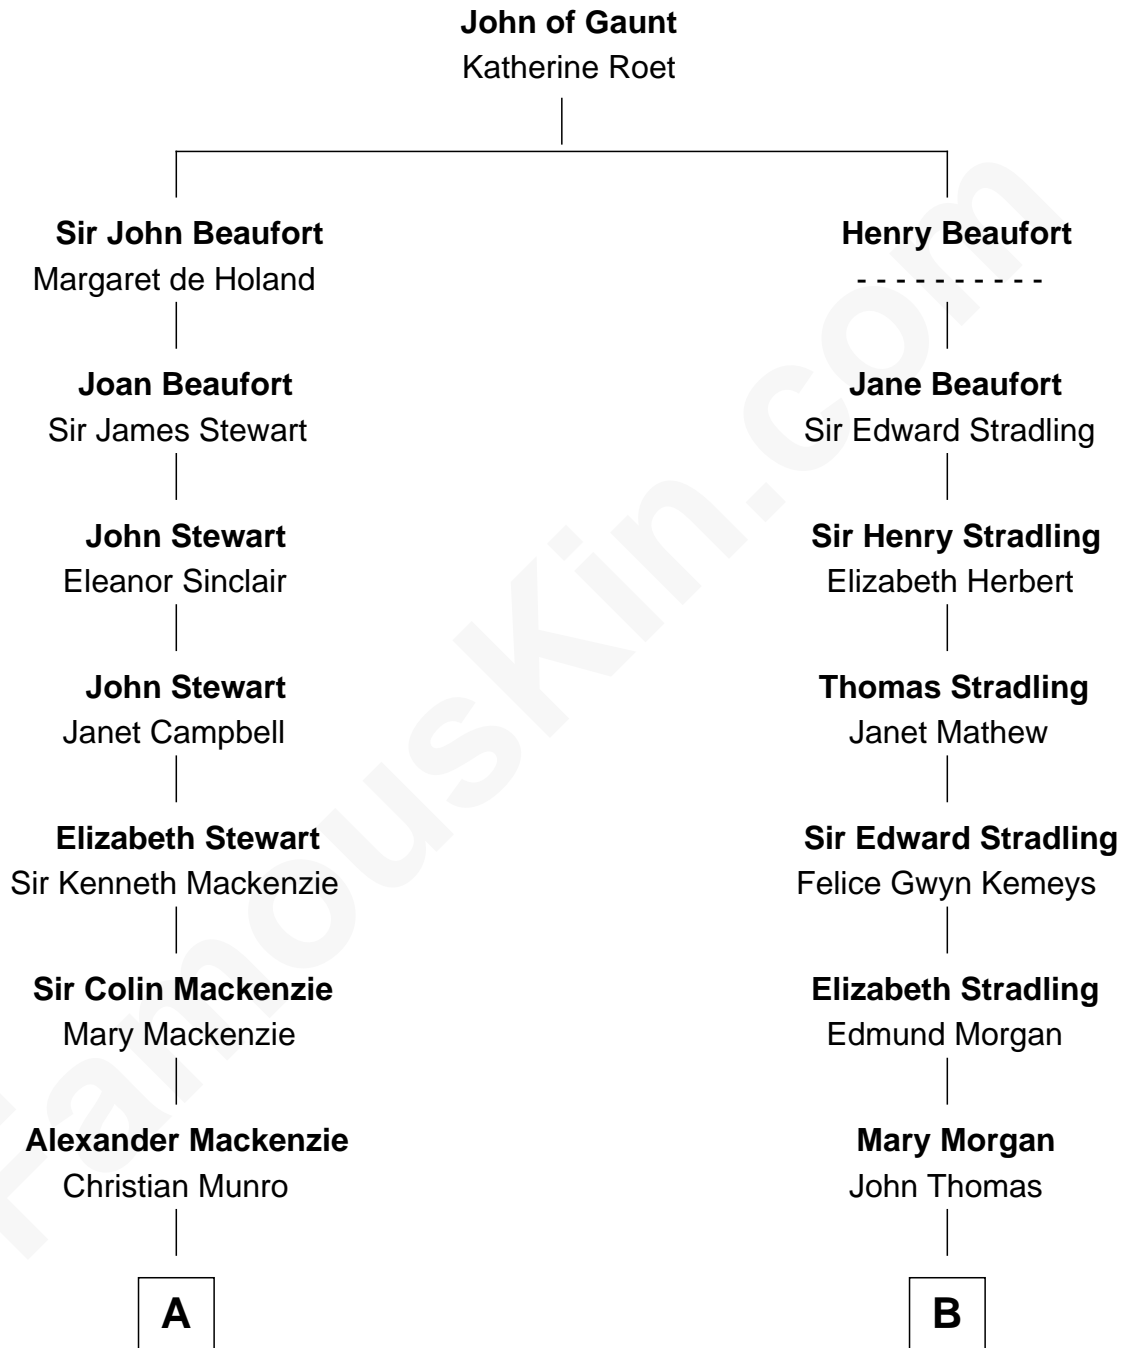

FamousKin.com

Relationship Chart of

Eleanor Roosevelt

First Lady of President Franklin D. Roosevelt

16th cousin 4 times removed of

Sally Ride

1st American Woman in Space

A