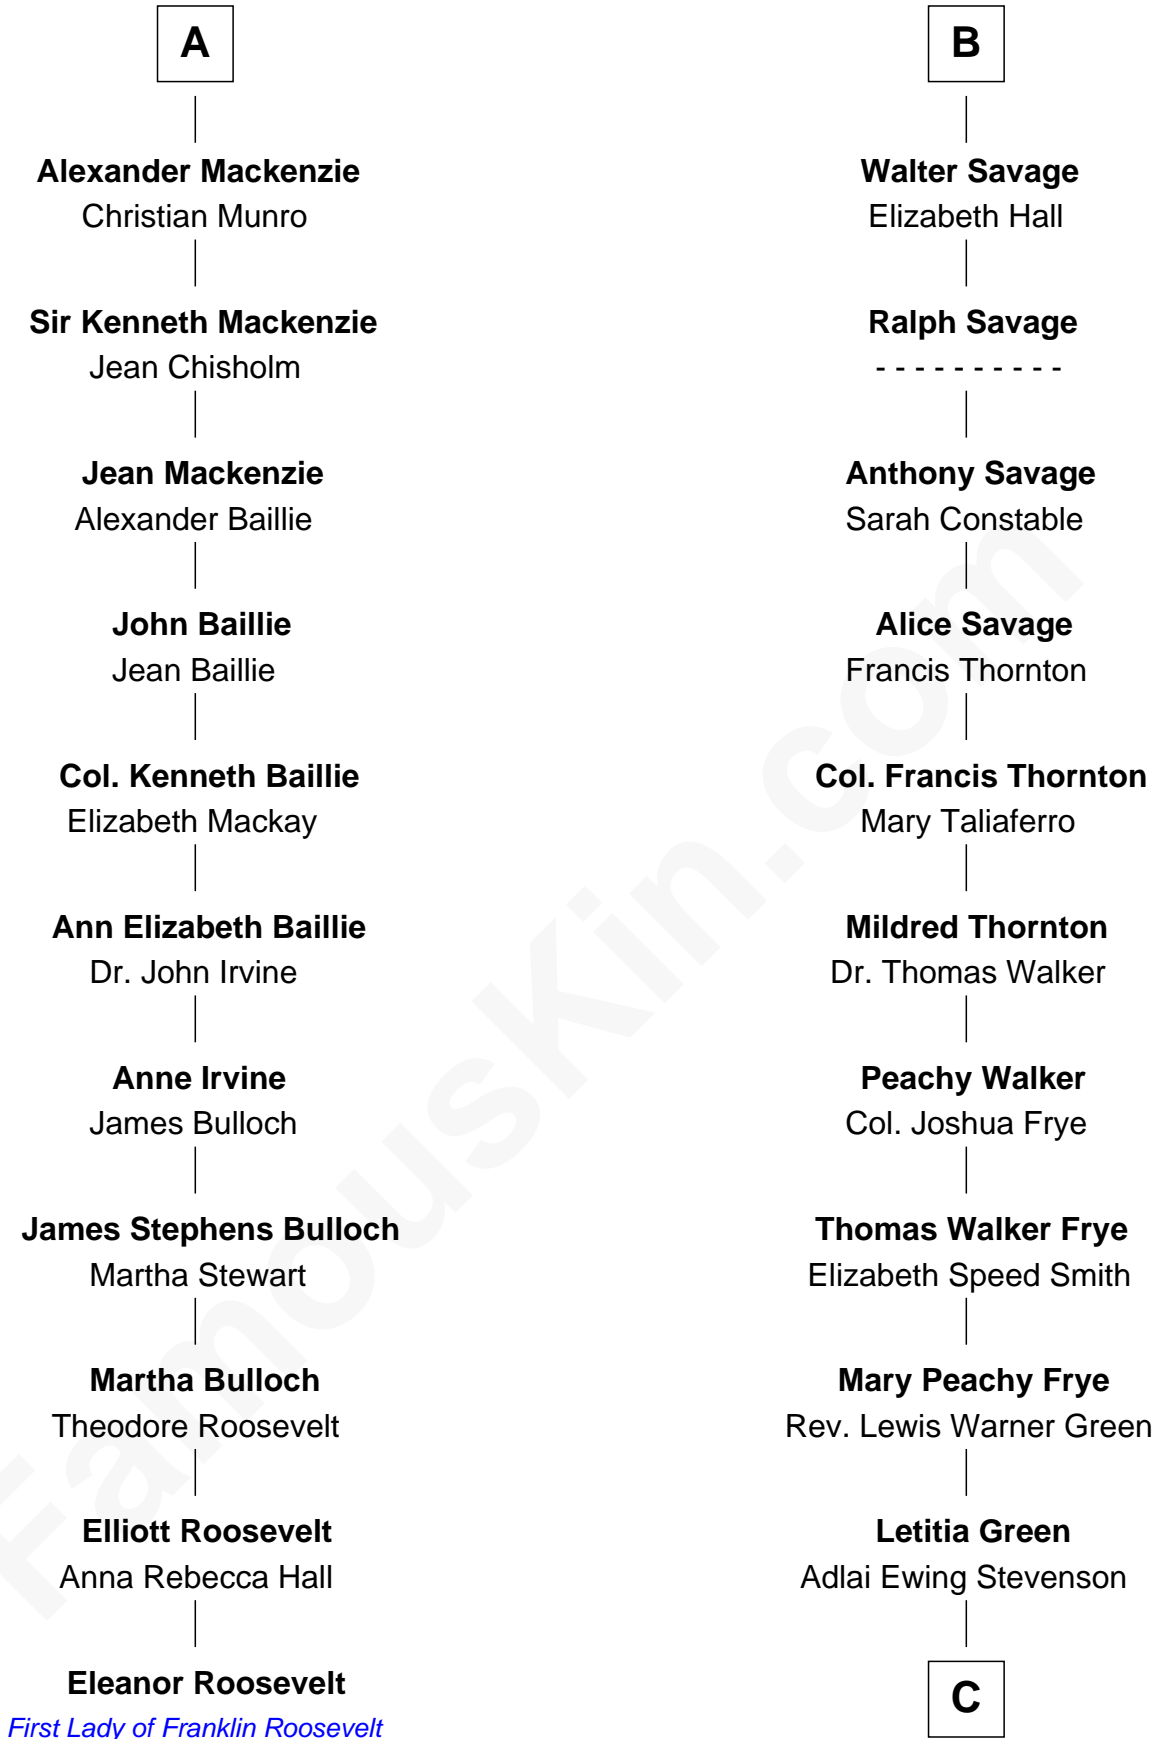

FamousKin.com

Relationship Chart of

Eleanor Roosevelt

First Lady of President Franklin D. Roosevelt

17th cousin 2 times removed of

Adlai Stevenson III

U.S. Senator from Illinois

C

—
Lewis Green Stevenson

Helen Louise Davis

—
Adlai Ewing Stevenson

Ellen Borden

—
Adlai Stevenson III

U.S. Senator from Illinois

FamousKin.com