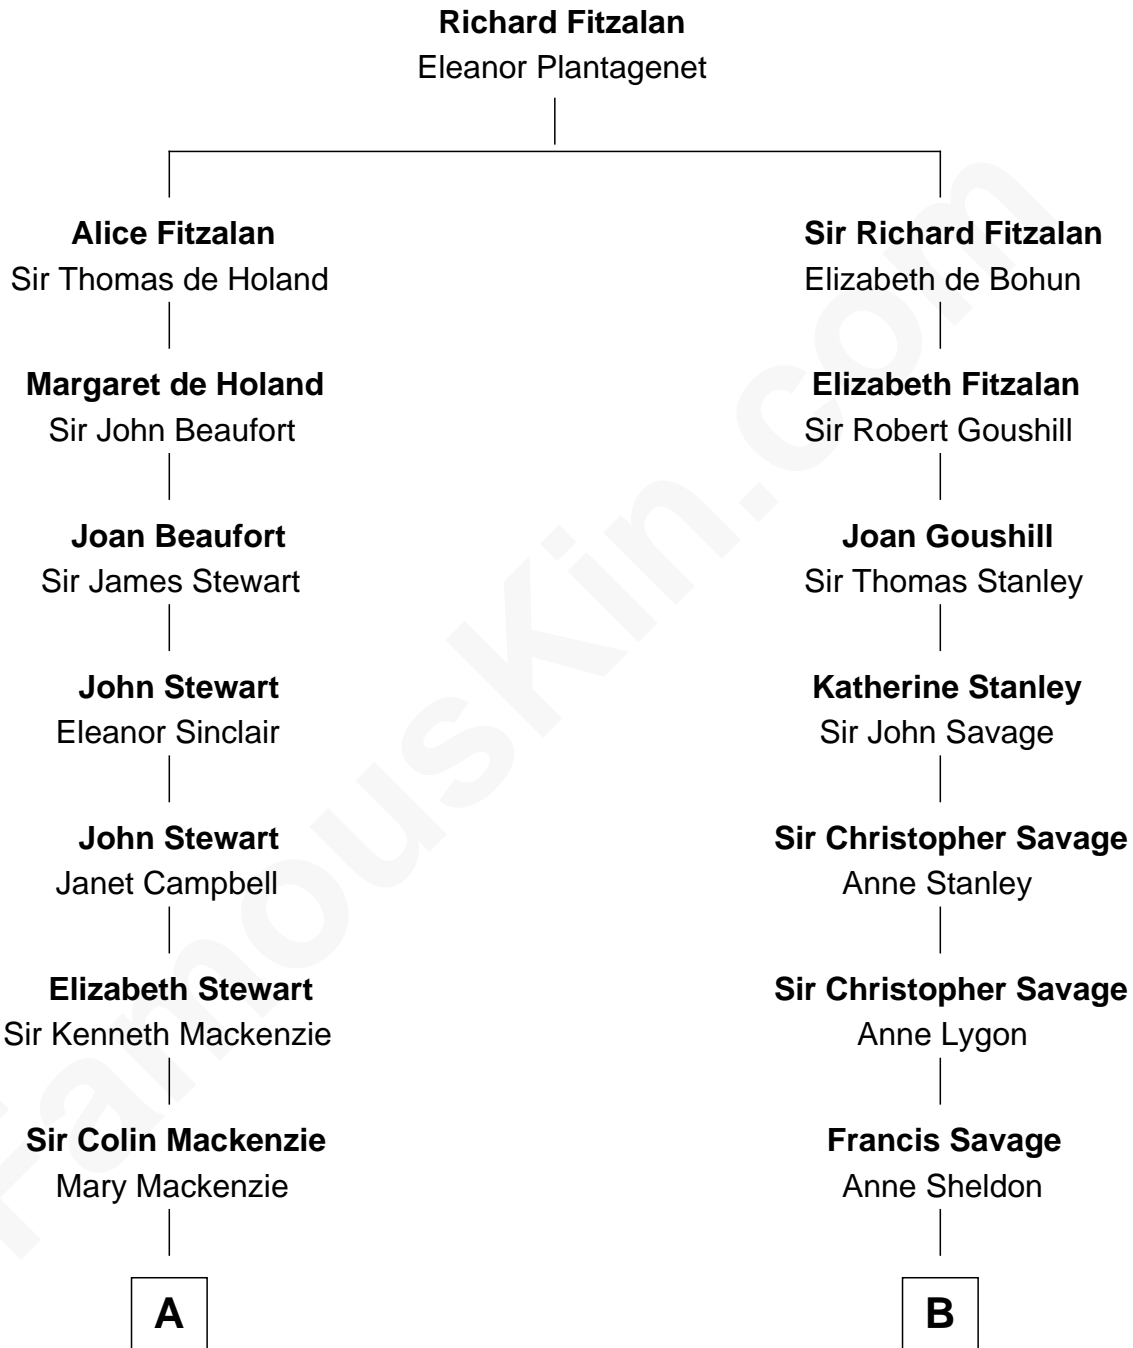

FamousKin.com

Relationship Chart of

Eleanor Roosevelt

First Lady of President Franklin D. Roosevelt

17th cousin 2 times removed of

Adlai Stevenson III

U.S. Senator from Illinois

C

—
Lewis Green Stevenson

Helen Louise Davis

—
Adlai Ewing Stevenson

Ellen Borden

—
Adlai Stevenson III

U.S. Senator from Illinois

FamousKin.com