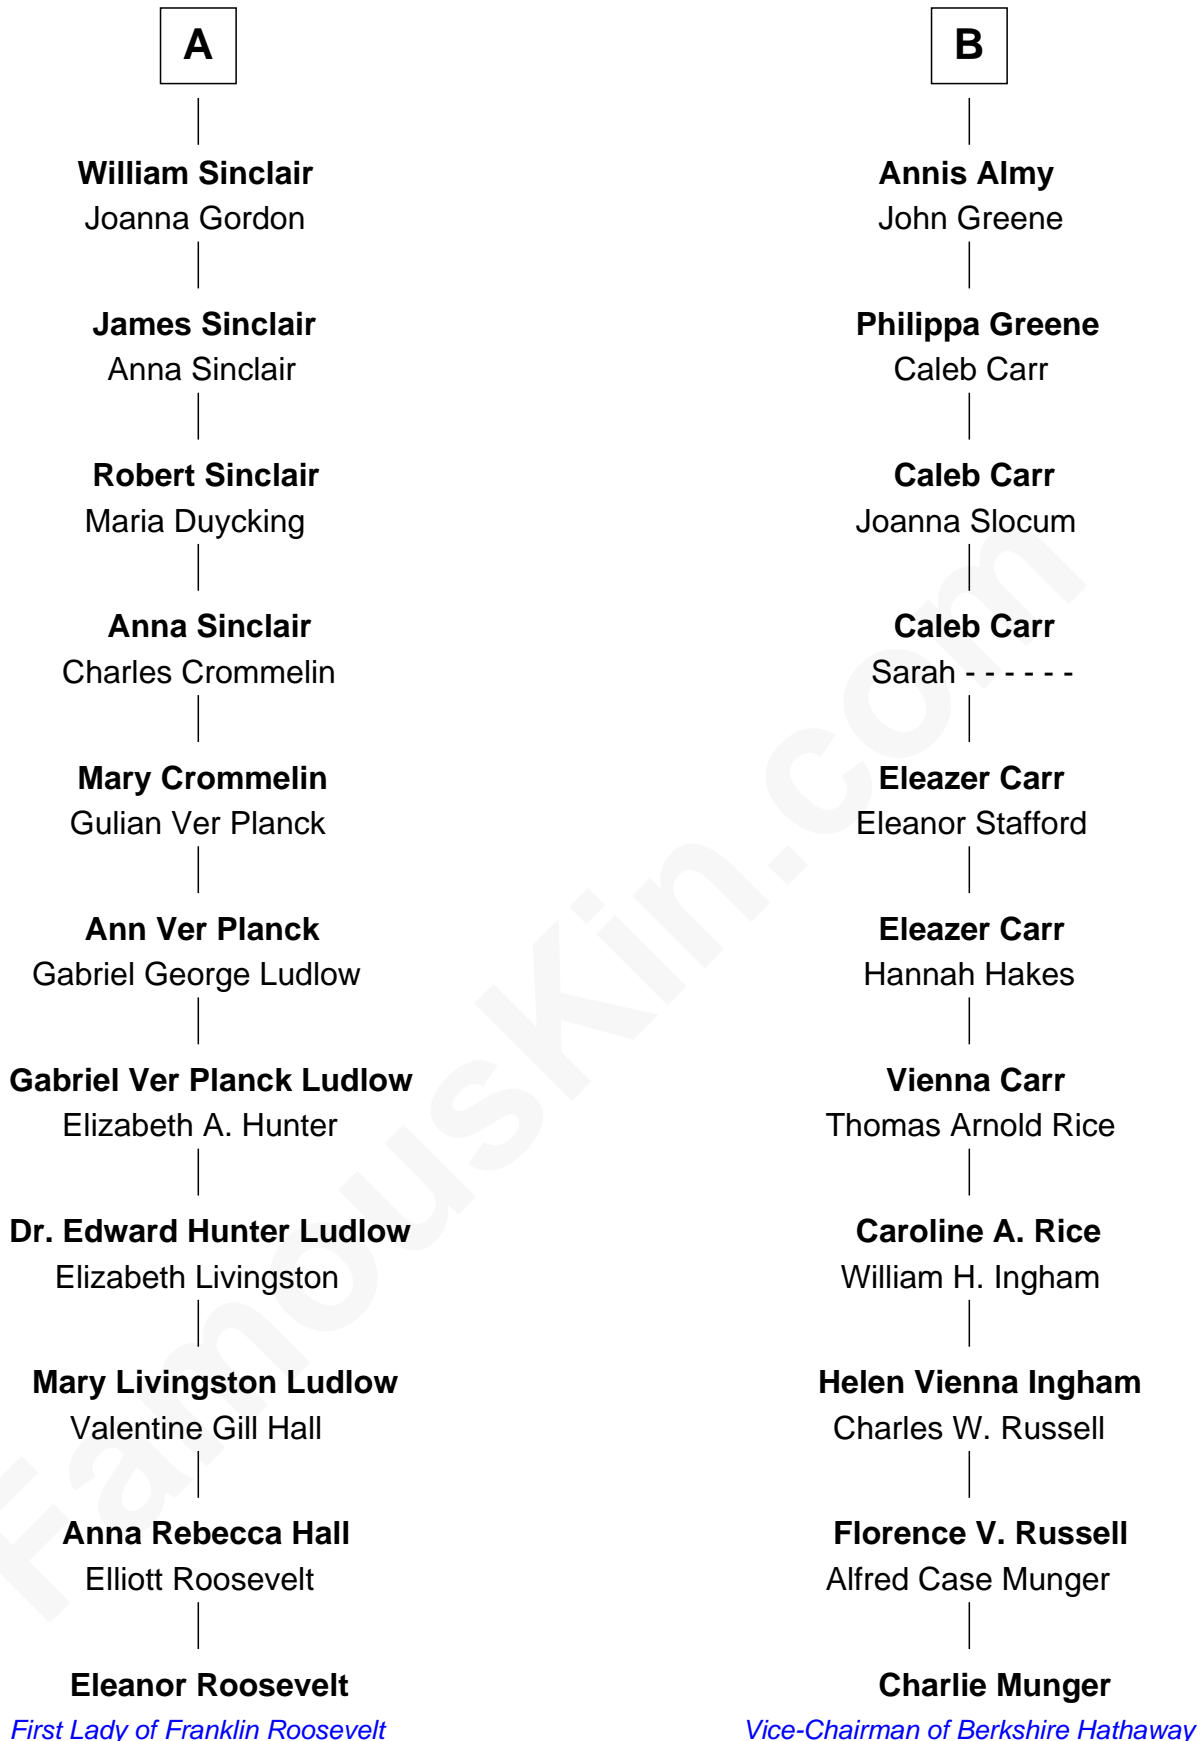

Charlie Munger photo by [Nick Webb](#) (CC BY 2.0)