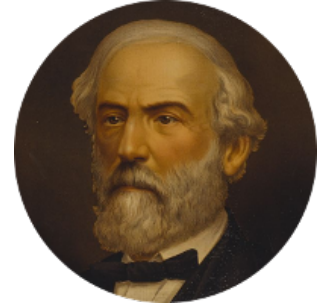

FamousKin.com

Relationship Chart of

Eleanor Roosevelt

First Lady of President Franklin D. Roosevelt

6th cousin 3 times removed of

General Robert E. Lee

Confederate Army - U.S. Civil War

A

—
Mary Livingston Ludlow

Valentine Gill Hall

—
Anna Rebecca Hall

Elliott Roosevelt

—
Eleanor Roosevelt

First Lady of Franklin Roosevelt

FamousKin.com