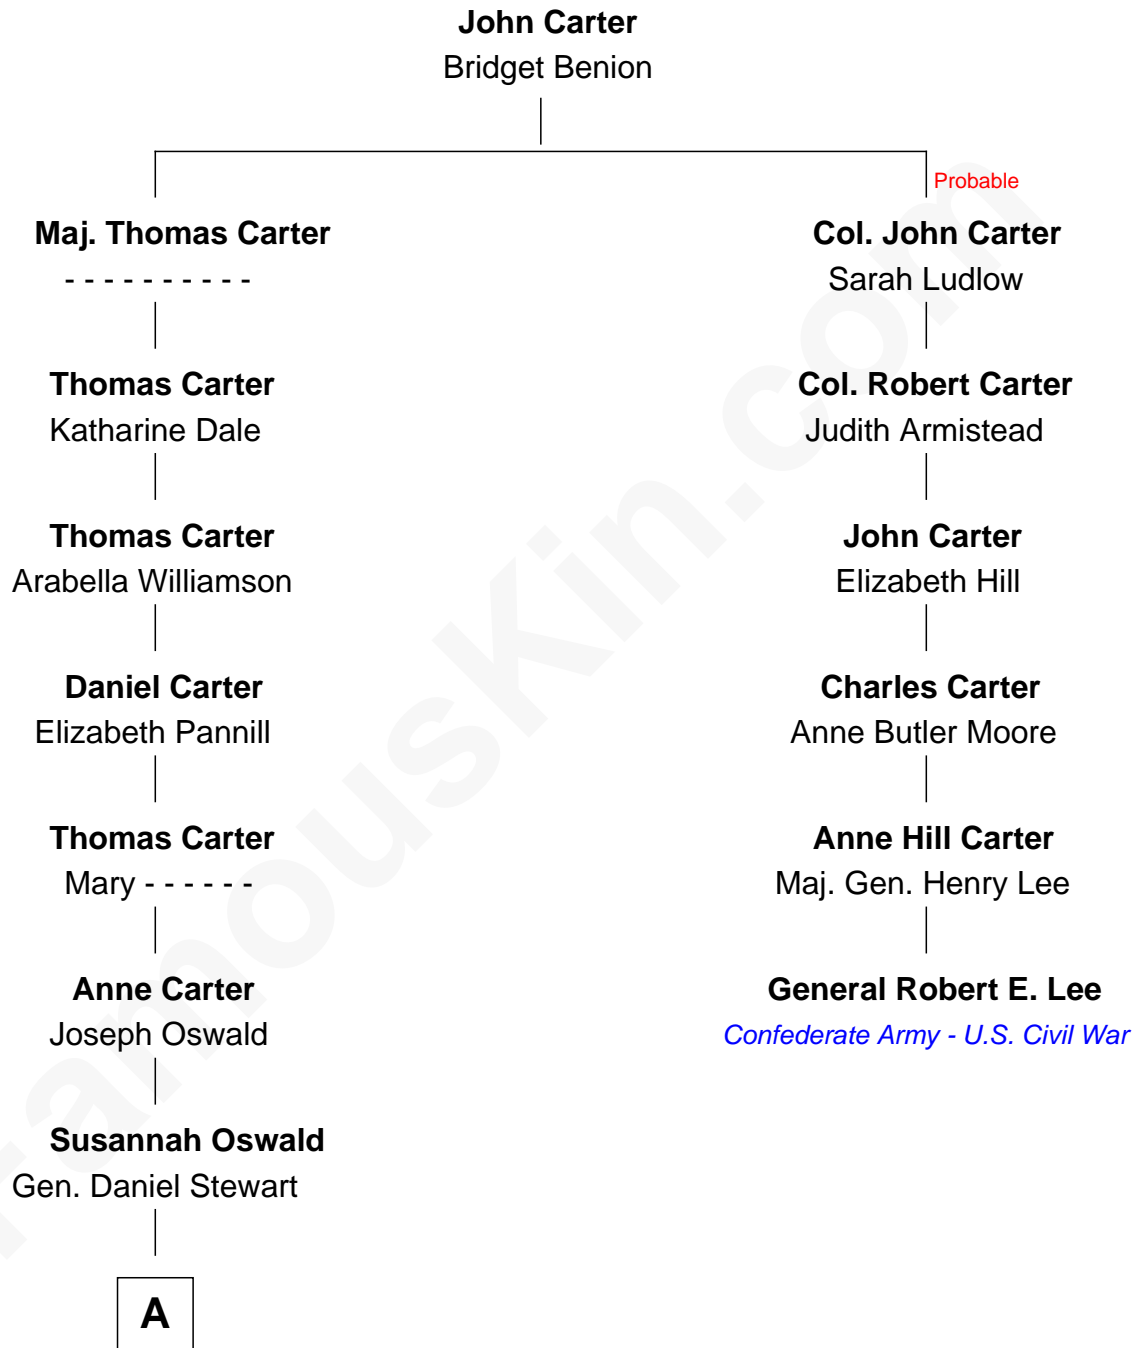

FamousKin.com

Relationship Chart of

Eleanor Roosevelt

First Lady of President Franklin D. Roosevelt

5th cousin 5 times removed of

General Robert E. Lee

Confederate Army - U.S. Civil War

A

—
Martha Stewart
James Stephens Bulloch

—
Martha Bulloch
Theodore Roosevelt

—
Elliott Roosevelt
Anna Rebecca Hall

—
Eleanor Roosevelt
First Lady of Franklin Roosevelt

FamousKin.com