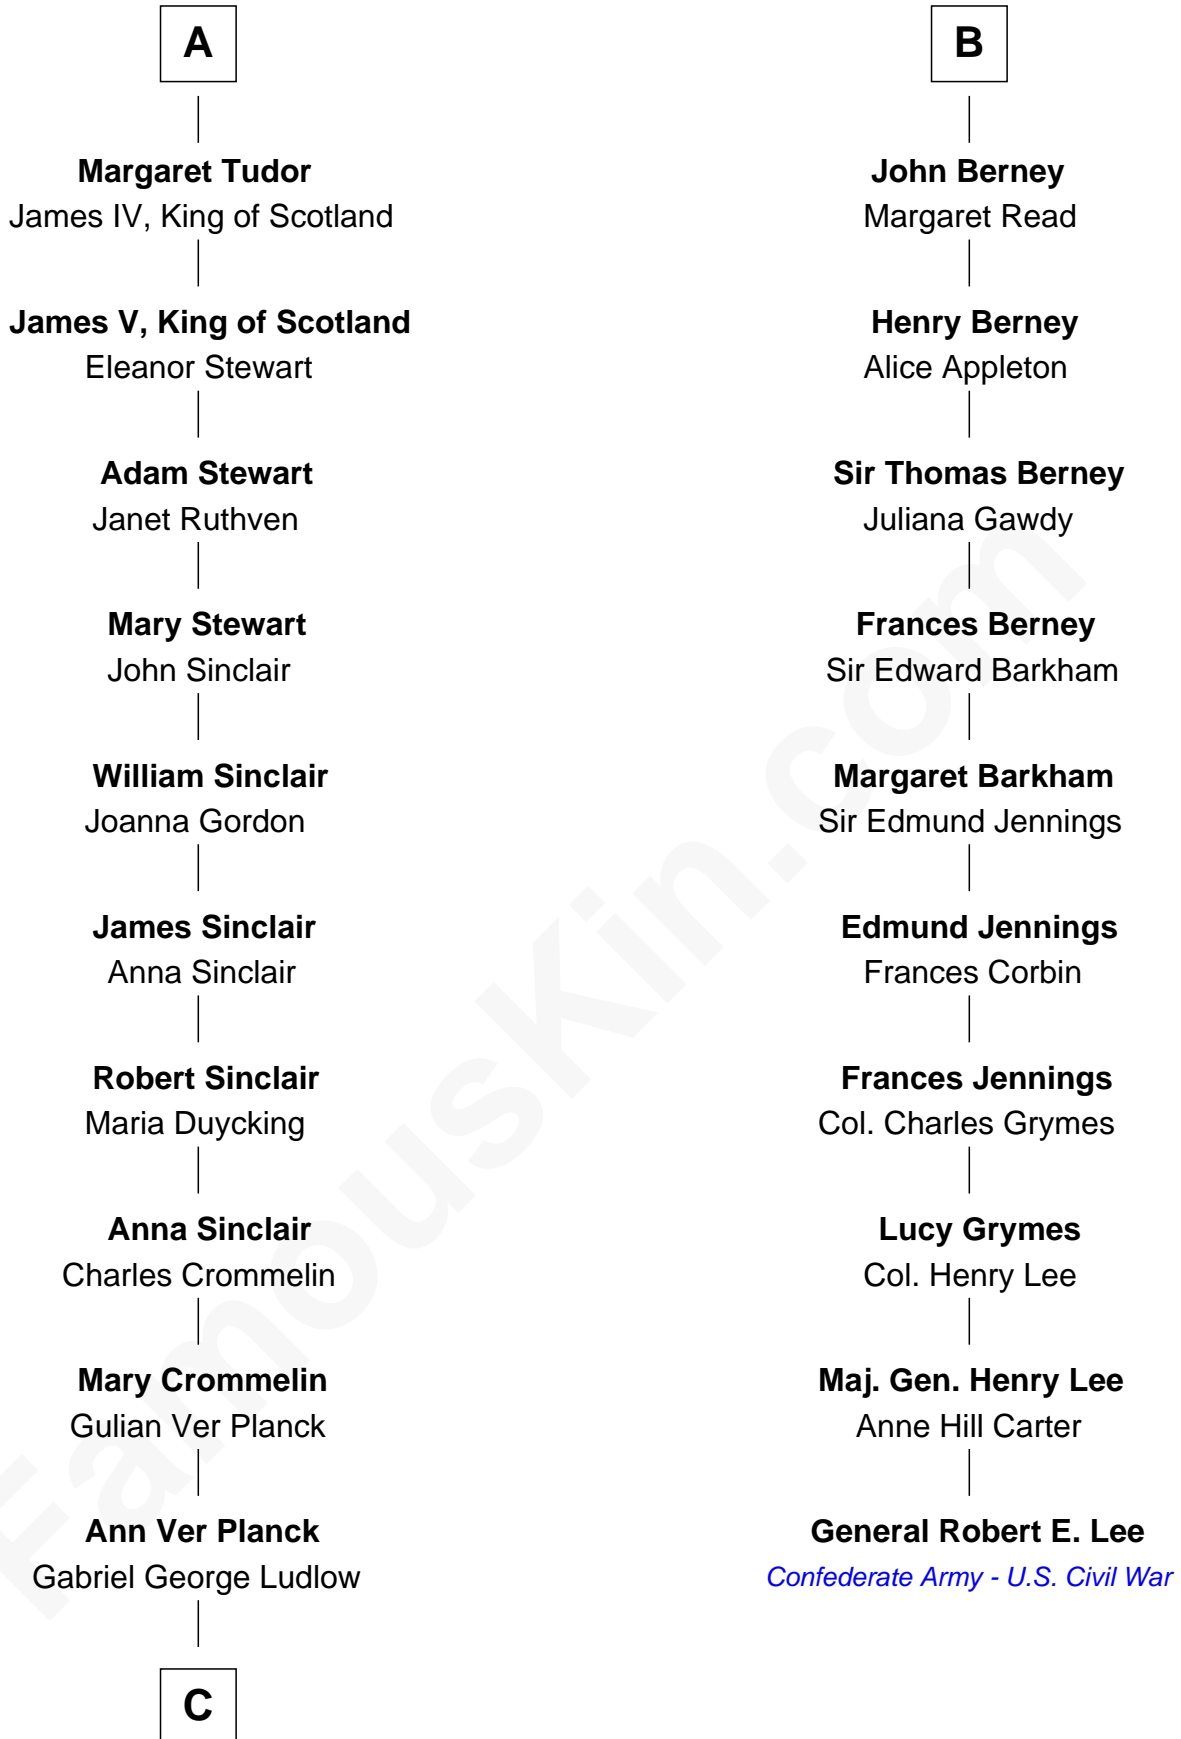

FamousKin.com

Relationship Chart of

Eleanor Roosevelt

First Lady of President Franklin D. Roosevelt

16th cousin 5 times removed of

General Robert E. Lee

Confederate Army - U.S. Civil War

C

—
Gabriel Ver Planck Ludlow

Elizabeth A. Hunter

—
Dr. Edward Hunter Ludlow

Elizabeth Livingston

—
Mary Livingston Ludlow

Valentine Gill Hall

—
Anna Rebecca Hall

Elliott Roosevelt

—
Eleanor Roosevelt

First Lady of Franklin Roosevelt

FamousKin.com