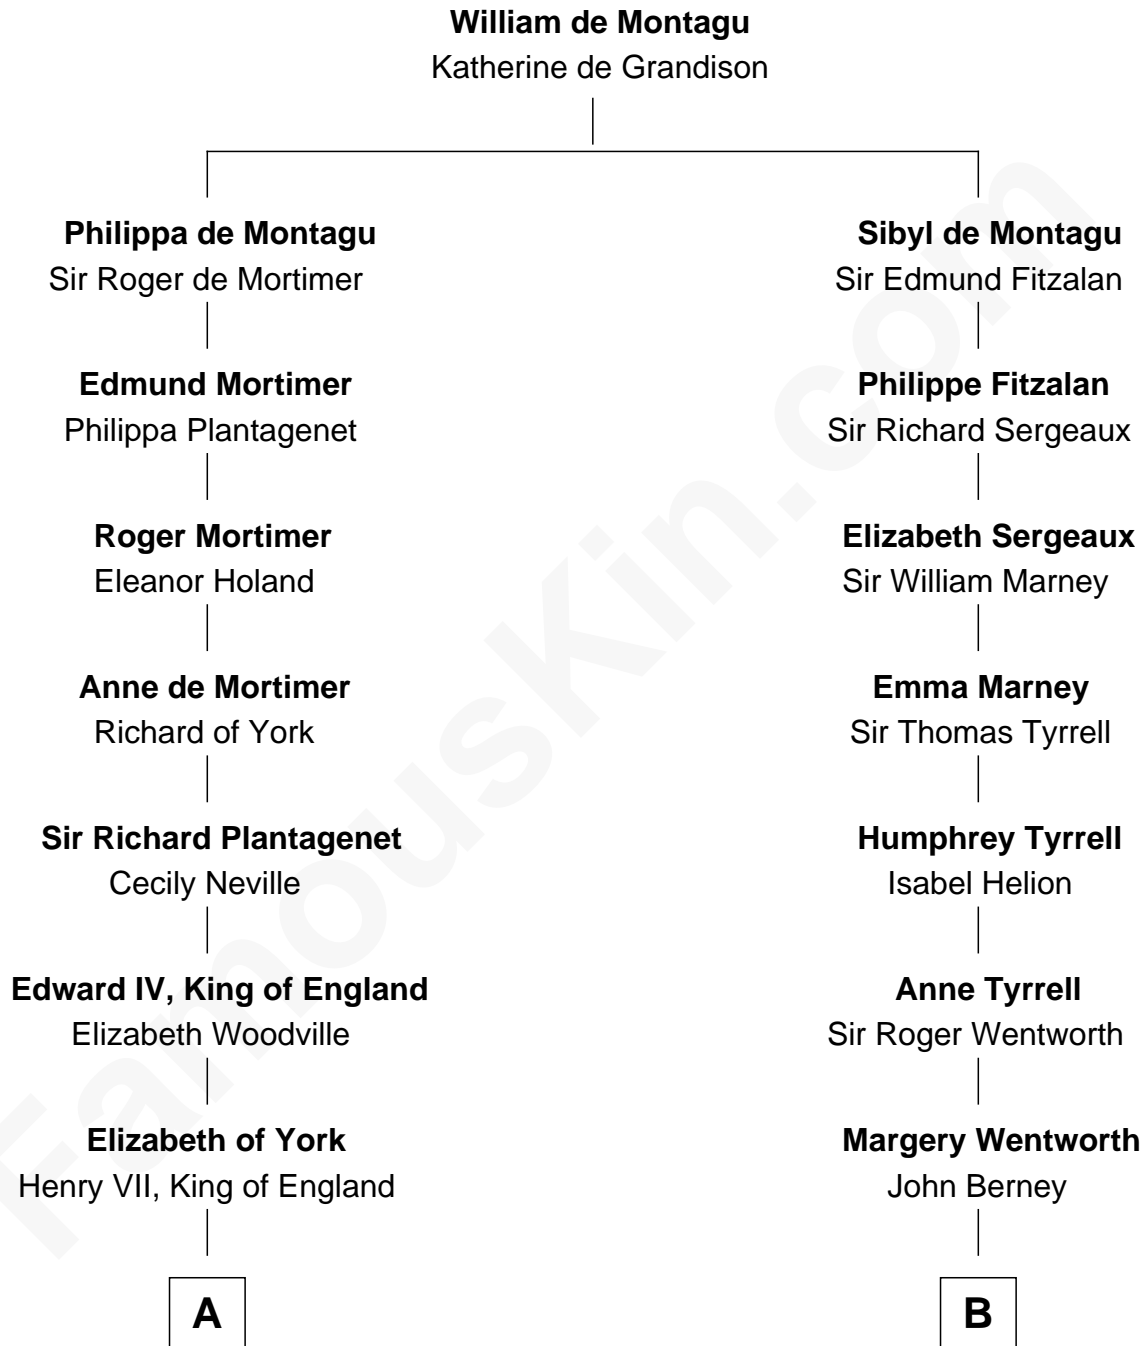

FamousKin.com

Relationship Chart of

Eleanor Roosevelt

First Lady of President Franklin D. Roosevelt

16th cousin 5 times removed of

General Robert E. Lee

Confederate Army - U.S. Civil War

C

—
Gabriel Ver Planck Ludlow

Elizabeth A. Hunter

—
Dr. Edward Hunter Ludlow

Elizabeth Livingston

—
Mary Livingston Ludlow

Valentine Gill Hall

—
Anna Rebecca Hall

Elliott Roosevelt

—
Eleanor Roosevelt

First Lady of Franklin Roosevelt

FamousKin.com