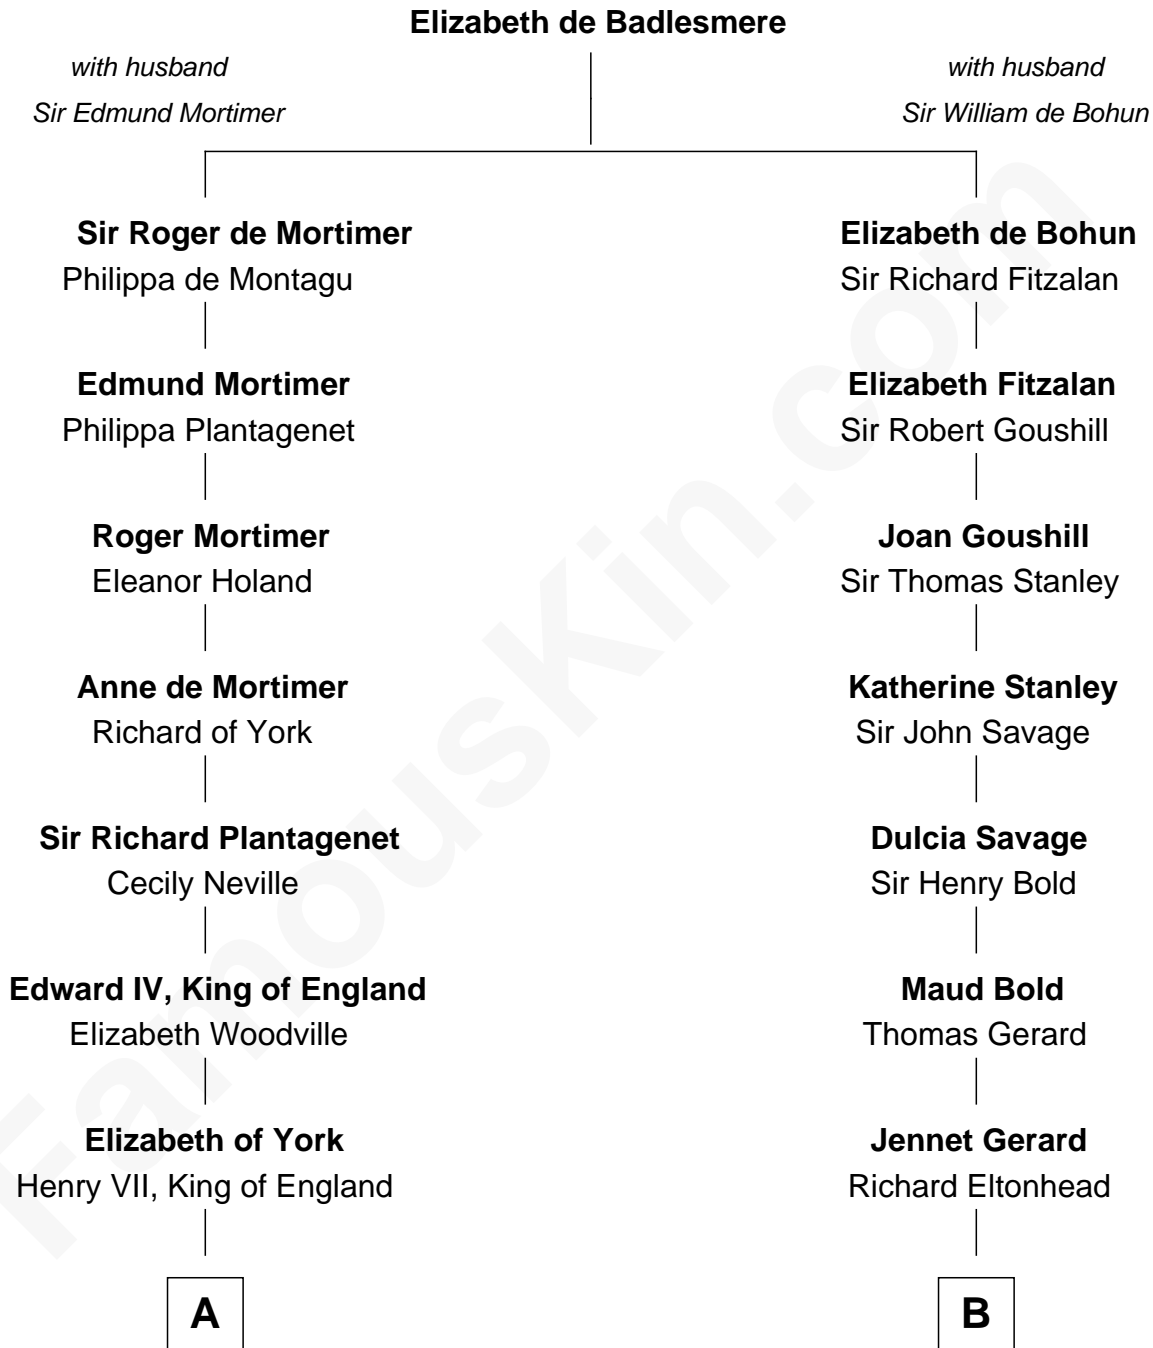

FamousKin.com

Relationship Chart of

Eleanor Roosevelt

First Lady of President Franklin D. Roosevelt

14th cousin 7 times removed of

General Robert E. Lee

Confederate Army - U.S. Civil War

C

—
Gabriel Ver Planck Ludlow

Elizabeth A. Hunter

—
Dr. Edward Hunter Ludlow

Elizabeth Livingston

—
Mary Livingston Ludlow

Valentine Gill Hall

—
Anna Rebecca Hall

Elliott Roosevelt

—
Eleanor Roosevelt

First Lady of Franklin Roosevelt

FamousKin.com