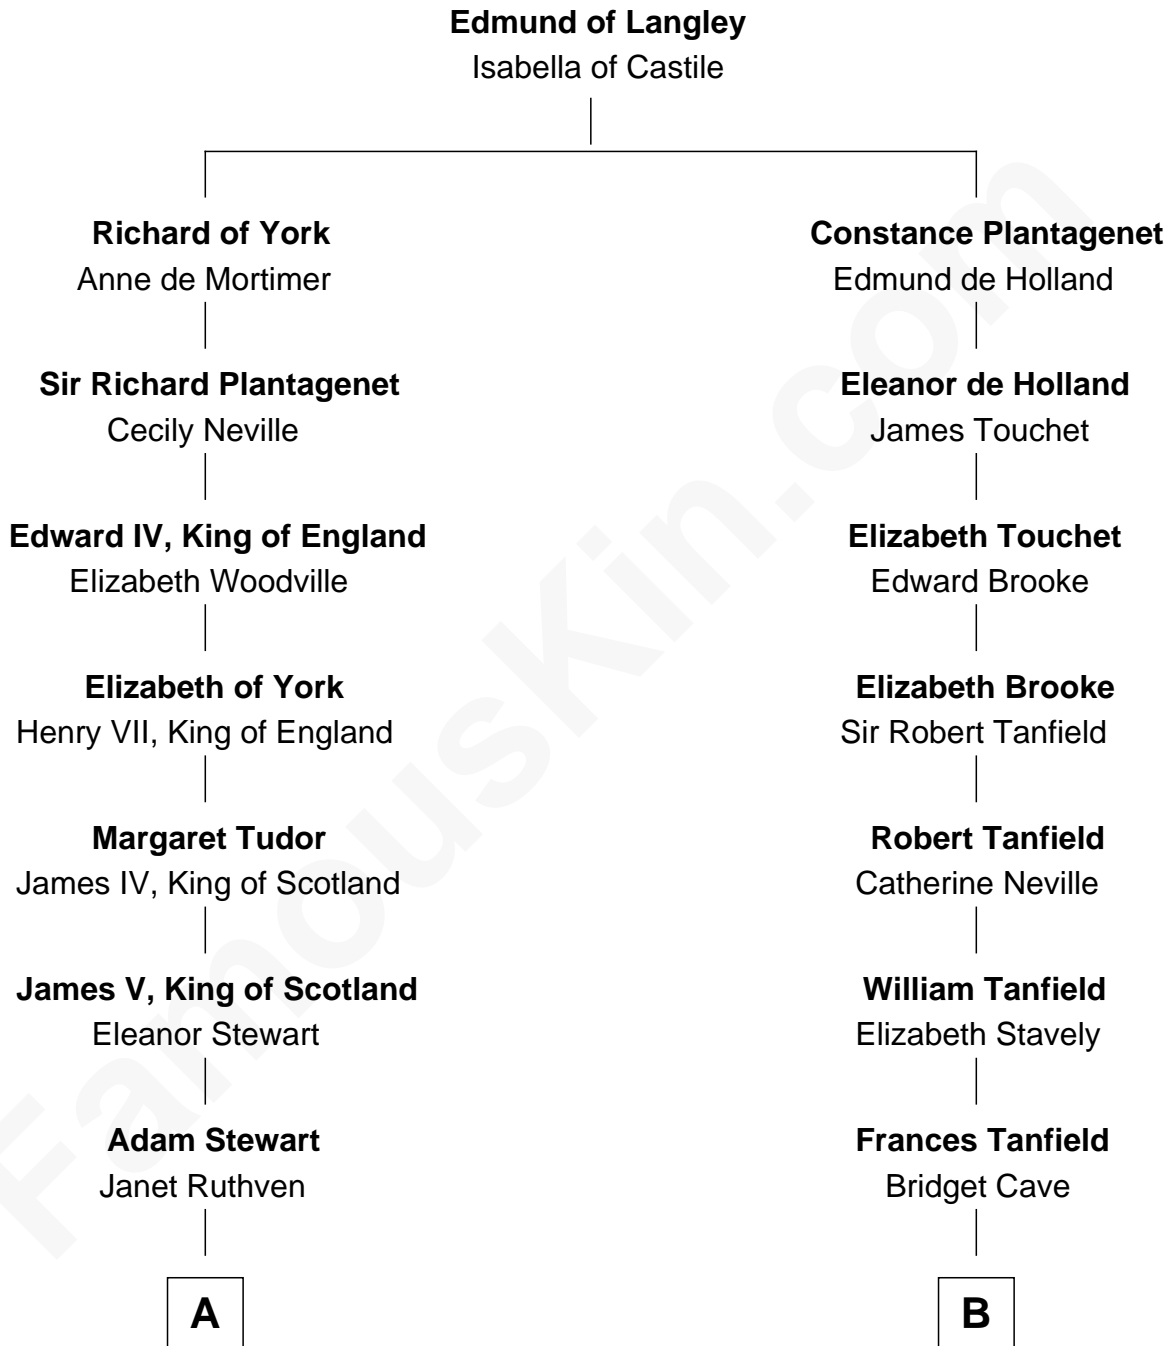

FamousKin.com

Relationship Chart of

Eleanor Roosevelt

First Lady of President Franklin D. Roosevelt

16th cousin 2 times removed of

General Robert E. Lee

Confederate Army - U.S. Civil War

C

—
Anna Rebecca Hall

Elliott Roosevelt

—
Eleanor Roosevelt

First Lady of Franklin Roosevelt

FamousKin.com