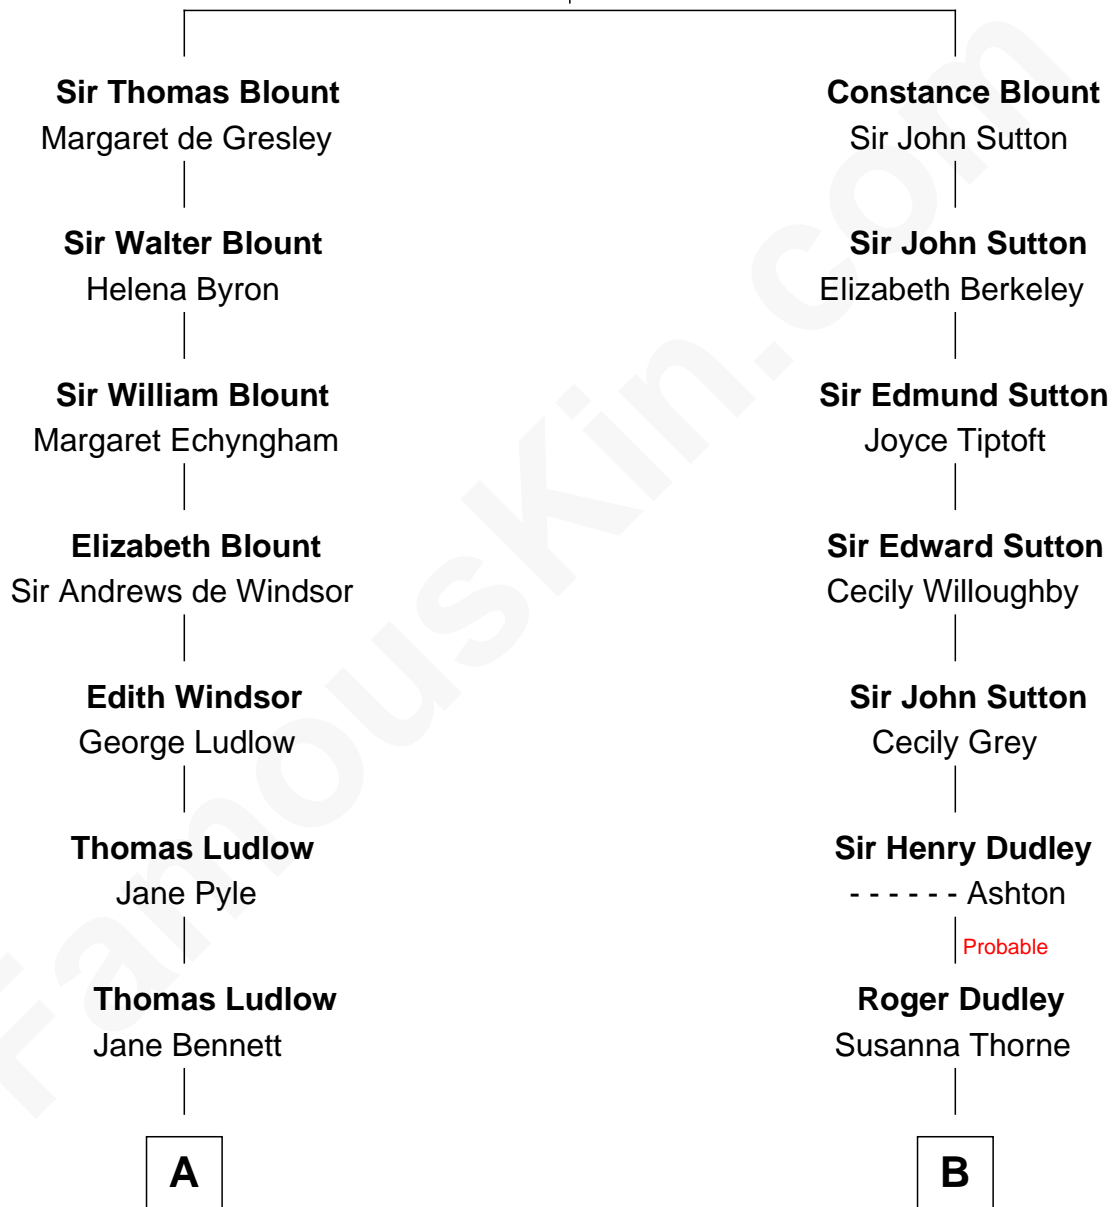

## Relationship Chart of

### Eleanor Roosevelt

*First Lady of President Franklin D. Roosevelt*

15th cousin 4 times removed of

**Keri Russell**

*TV and Movie Actress*

**Sir Walter Blount**

Sancha de Ayala

**C**

**Emma Inez Fish**  
Kermit Sylvester Stephens

**Stephanie Stephens**  
David Harold Russell

**Keri Russell**  
*TV and Movie Actress*

FamousKin.com