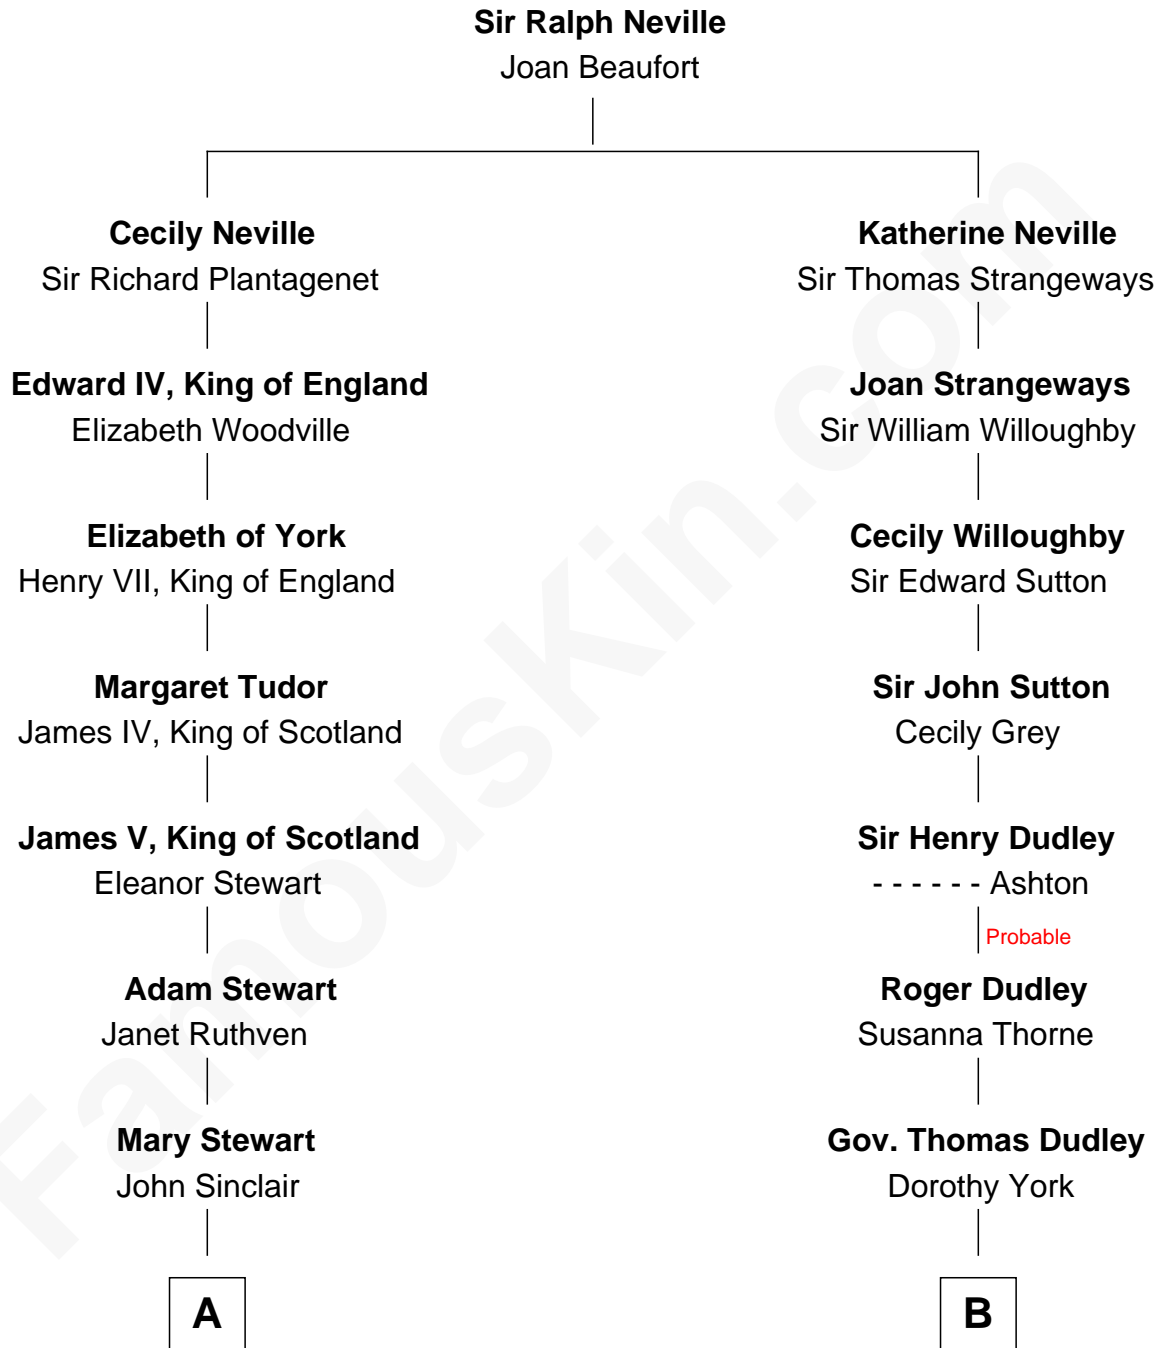

FamousKin.com

Relationship Chart of

Eleanor Roosevelt

First Lady of President Franklin D. Roosevelt

17th cousin 1 time removed of

Keri Russell

TV and Movie Actress

C

Stephanie Stephens

David Harold Russell

Keri Russell

TV and Movie Actress

FamousKin.com