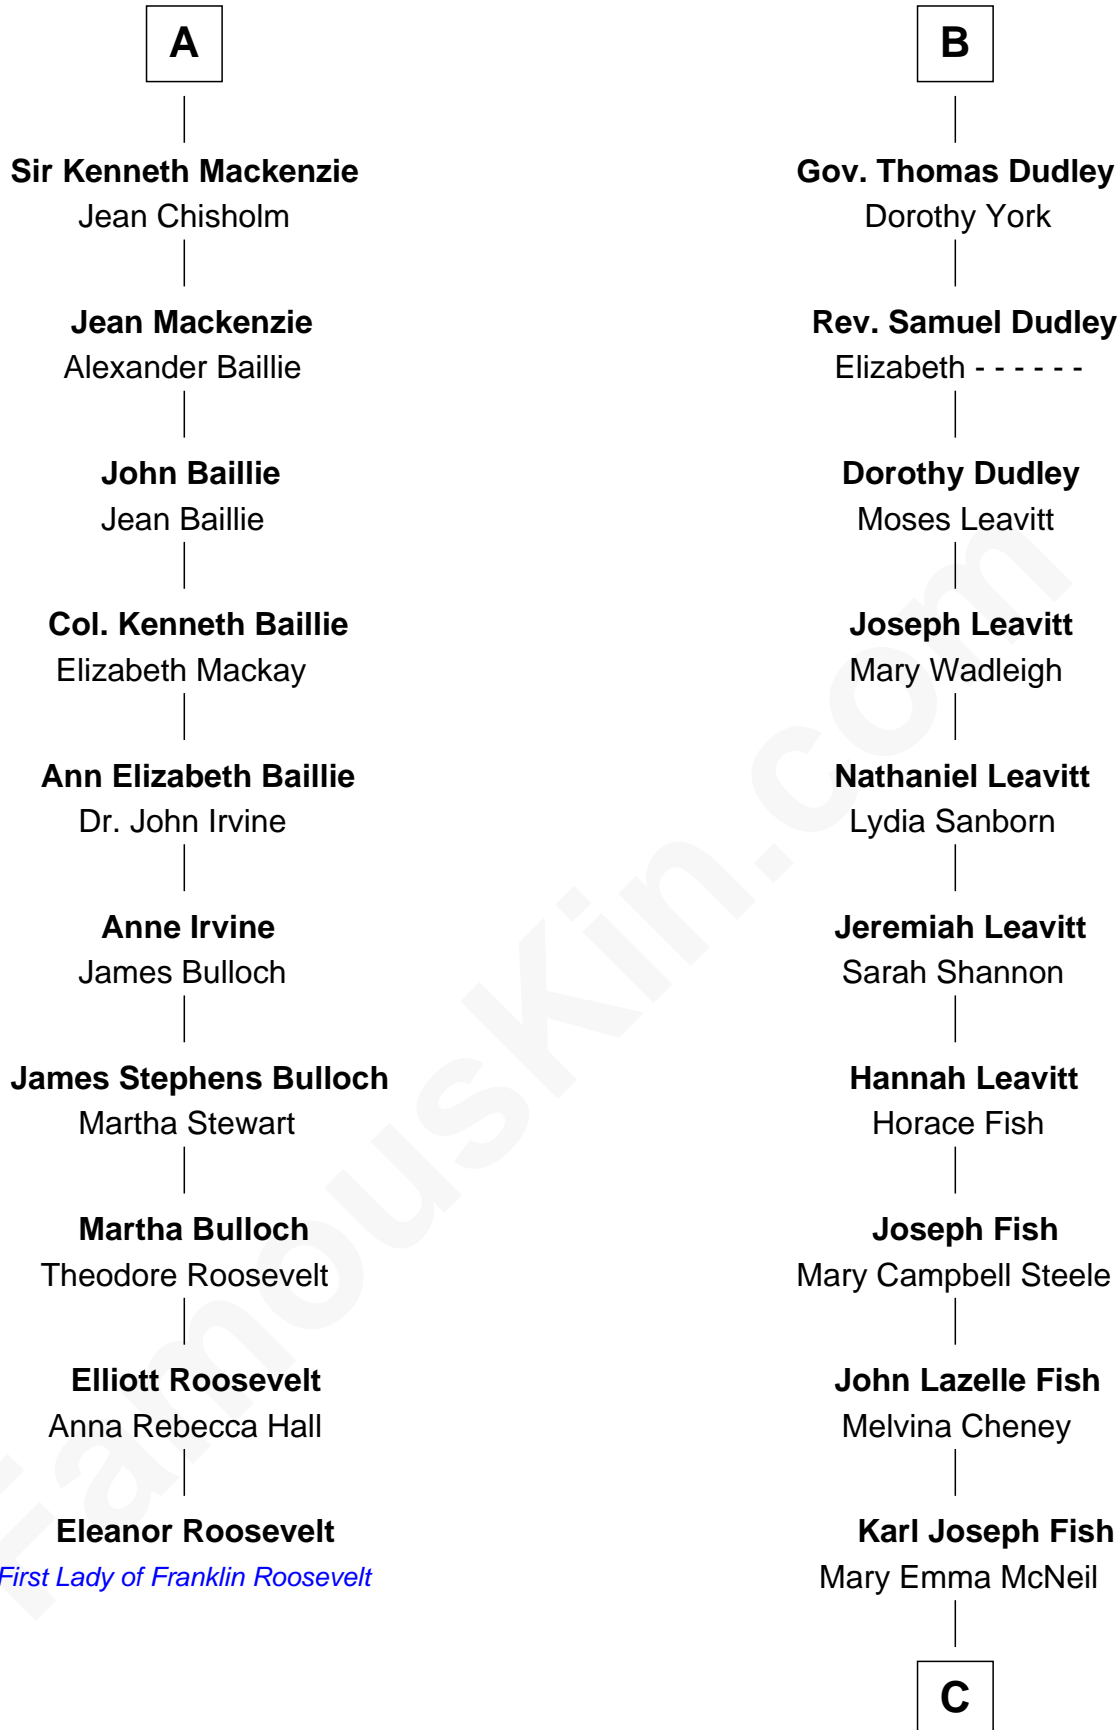

FamousKin.com

Relationship Chart of

Eleanor Roosevelt

First Lady of President Franklin D. Roosevelt

16th cousin 3 times removed of

Keri Russell

TV and Movie Actress

Sir Thomas de Holand

Alice Fitzalan

C

Emma Inez Fish
Kermit Sylvester Stephens

Stephanie Stephens
David Harold Russell

Keri Russell
TV and Movie Actress

FamousKin.com