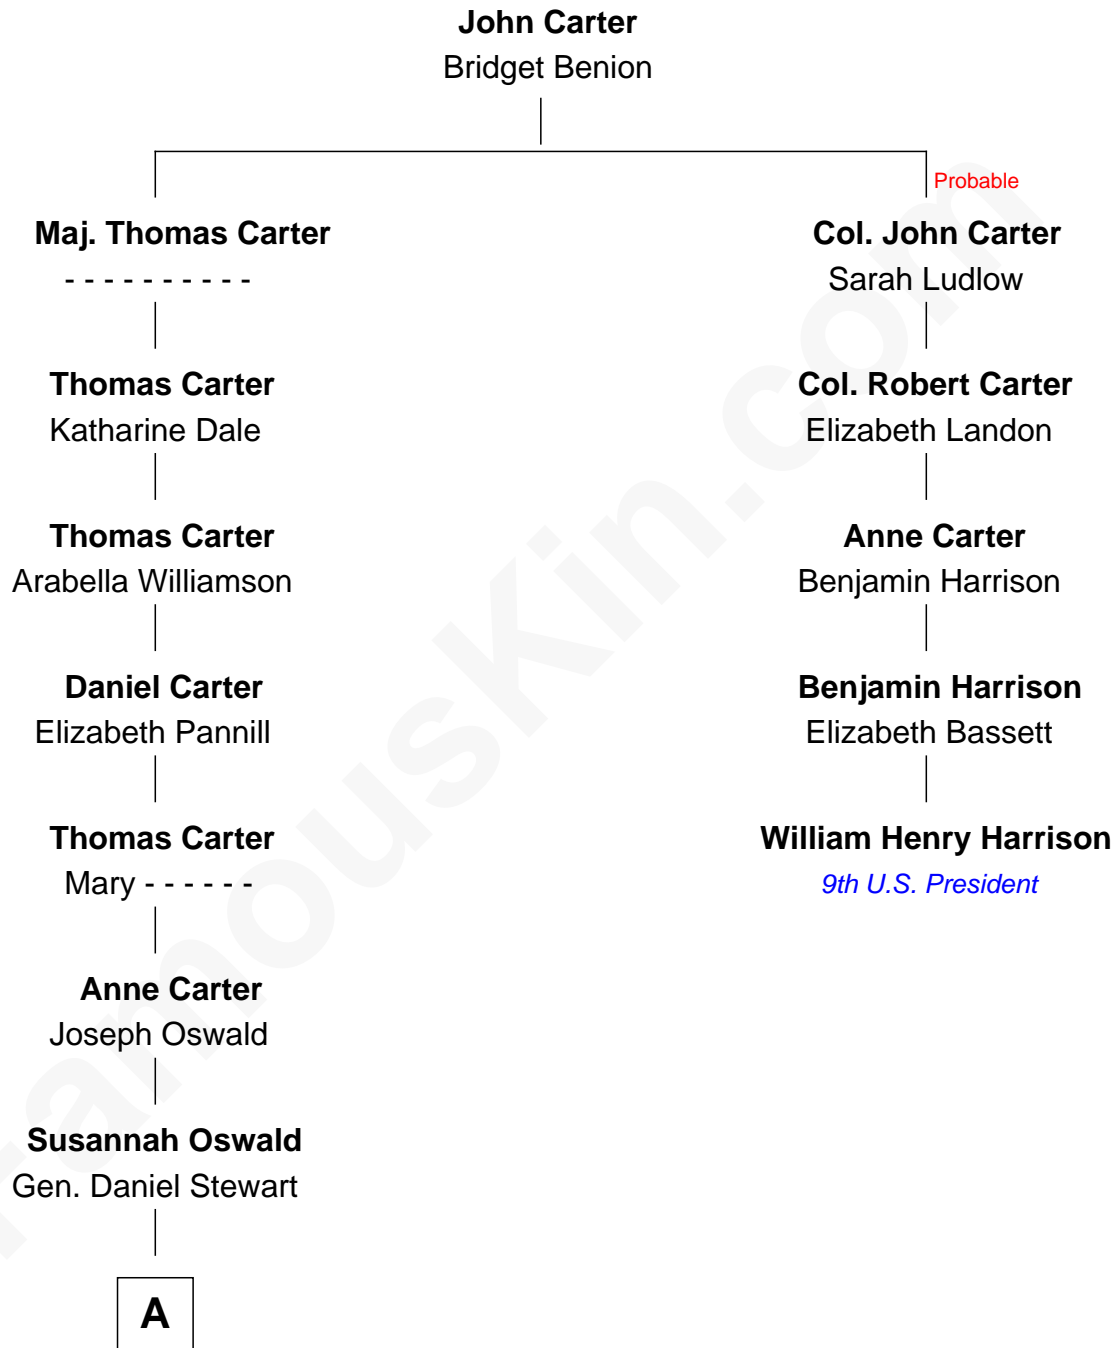

FamousKin.com

Relationship Chart of

Eleanor Roosevelt

First Lady of President Franklin D. Roosevelt

4th cousin 6 times removed of

William Henry Harrison

9th U.S. President

A

—
Martha Stewart
James Stephens Bulloch

—
Martha Bulloch
Theodore Roosevelt

—
Elliott Roosevelt
Anna Rebecca Hall

—
Eleanor Roosevelt
First Lady of Franklin Roosevelt

FamousKin.com