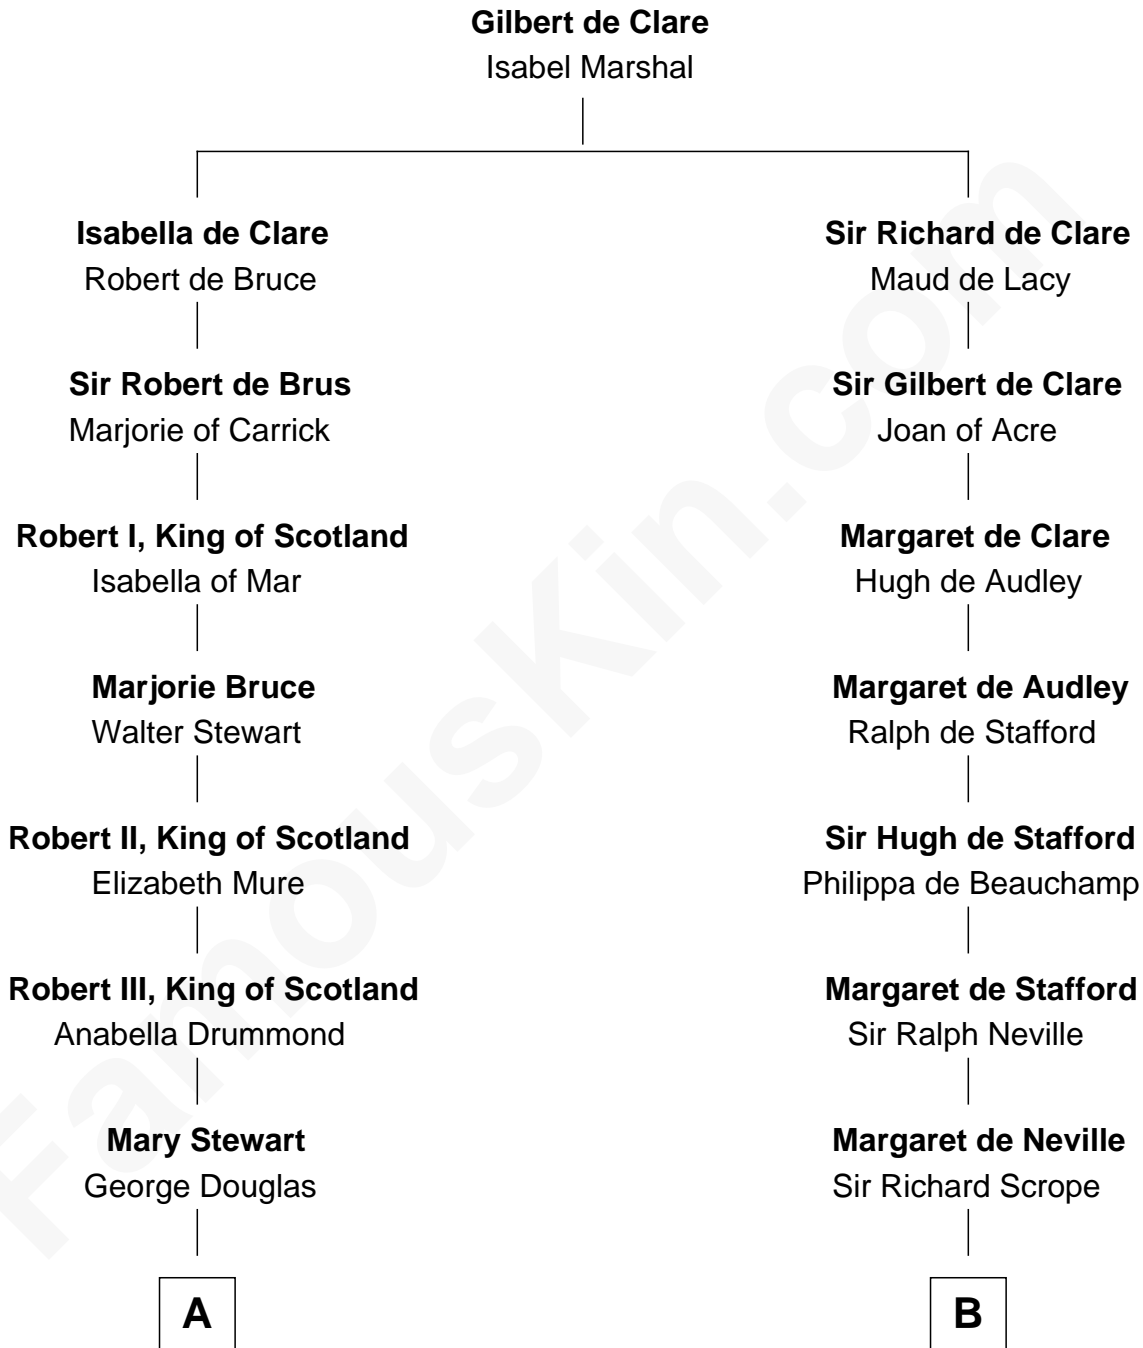

FamousKin.com

Relationship Chart of

Eleanor Roosevelt

First Lady of President Franklin D. Roosevelt

20th cousin 1 time removed of

Benjamin Harrison
23rd U.S. President

C

Anne Irvine
James Bulloch

James Stephens Bulloch
Martha Stewart

Martha Bulloch
Theodore Roosevelt

Elliott Roosevelt
Anna Rebecca Hall

Eleanor Roosevelt
First Lady of Franklin Roosevelt

D

Benjamin Harrison
Elizabeth Bassett

Gen. William Henry Harrison
Anna Tuthill Symmes

John Scott Harrison
Elizabeth Ramsey Irwin

Benjamin Harrison
23rd U.S. President

FamousKin.com