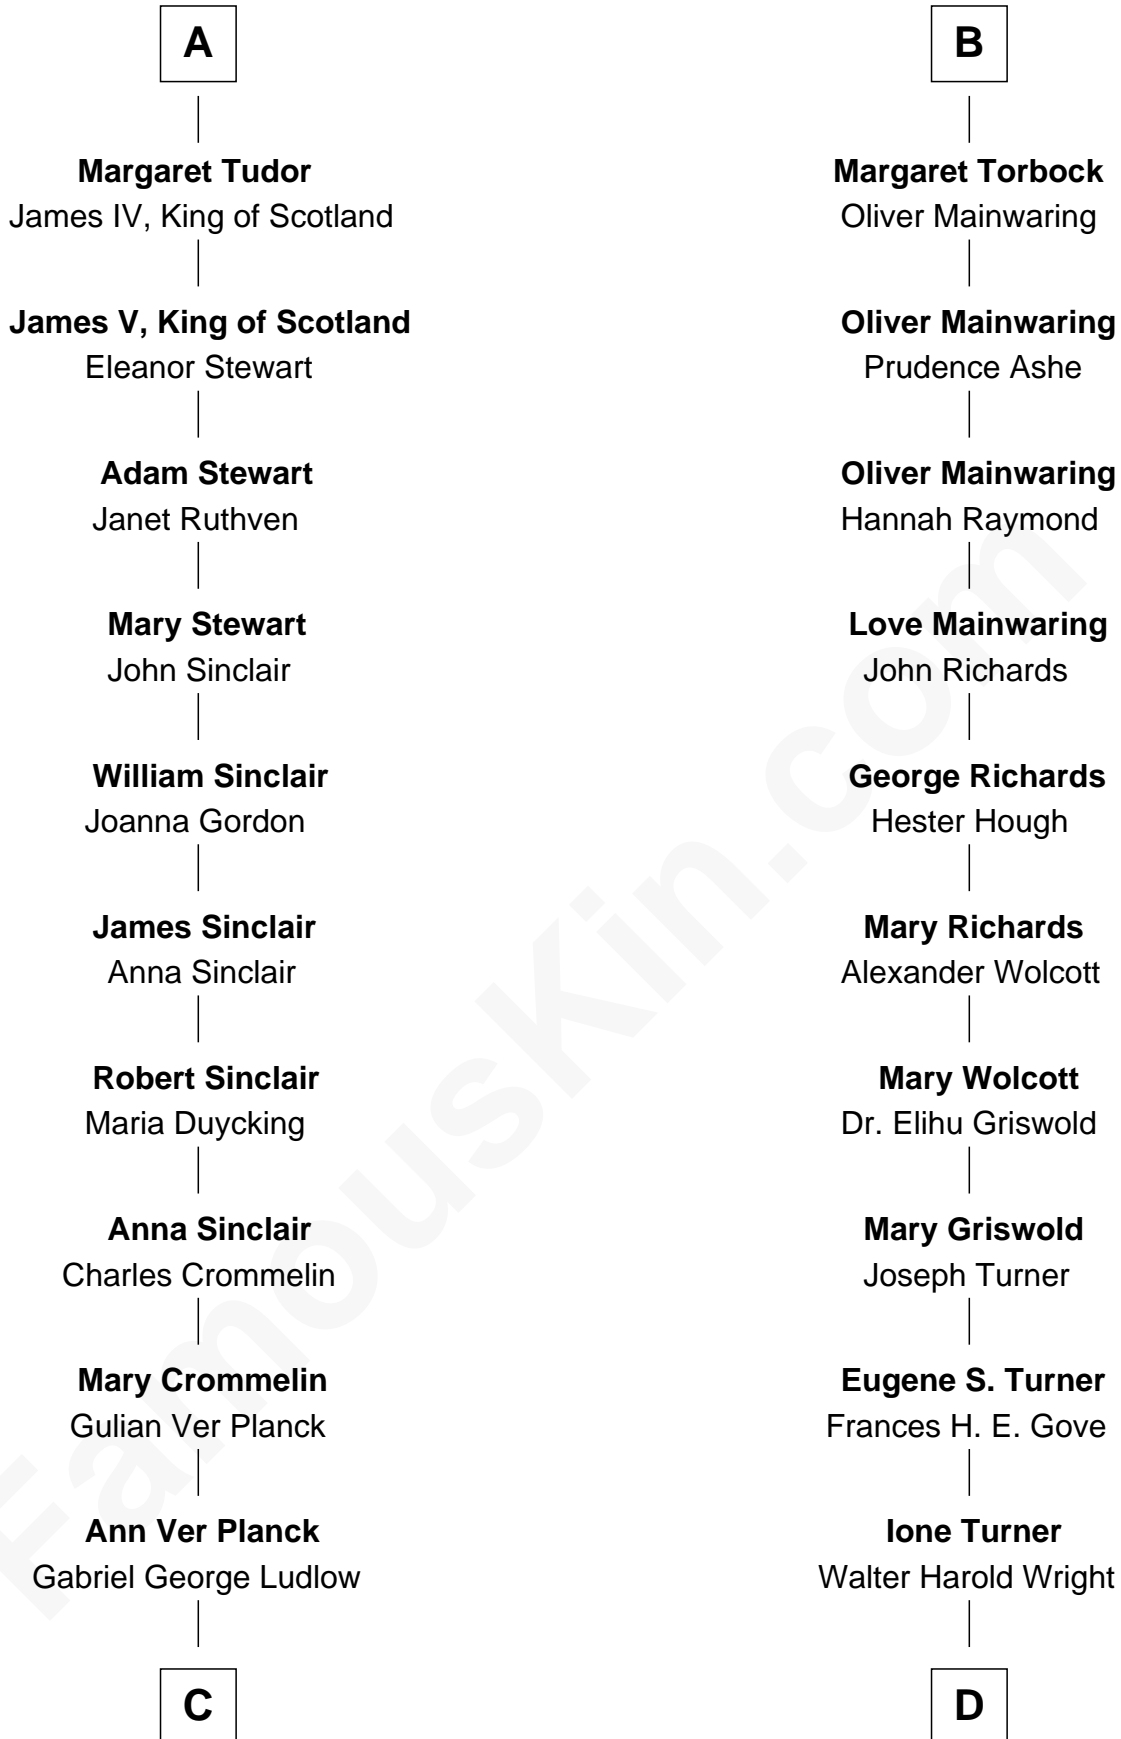

FamousKin.com

Relationship Chart of

Eleanor Roosevelt

First Lady of President Franklin D. Roosevelt

20th cousin 1 time removed of

Ed Helms

TV and Movie Actor

C

Gabriel Ver Planck Ludlow

Elizabeth A. Hunter

Dr. Edward Hunter Ludlow

Elizabeth Livingston

Mary Livingston Ludlow

Valentine Gill Hall

Anna Rebecca Hall

Elliott Roosevelt

Eleanor Roosevelt

First Lady of Franklin Roosevelt

D

Inez Emeline Wright

George Pullen Jackson

Frances Helen Jackson

Fitzgerald Sale Parker

Pamela Ann Parker