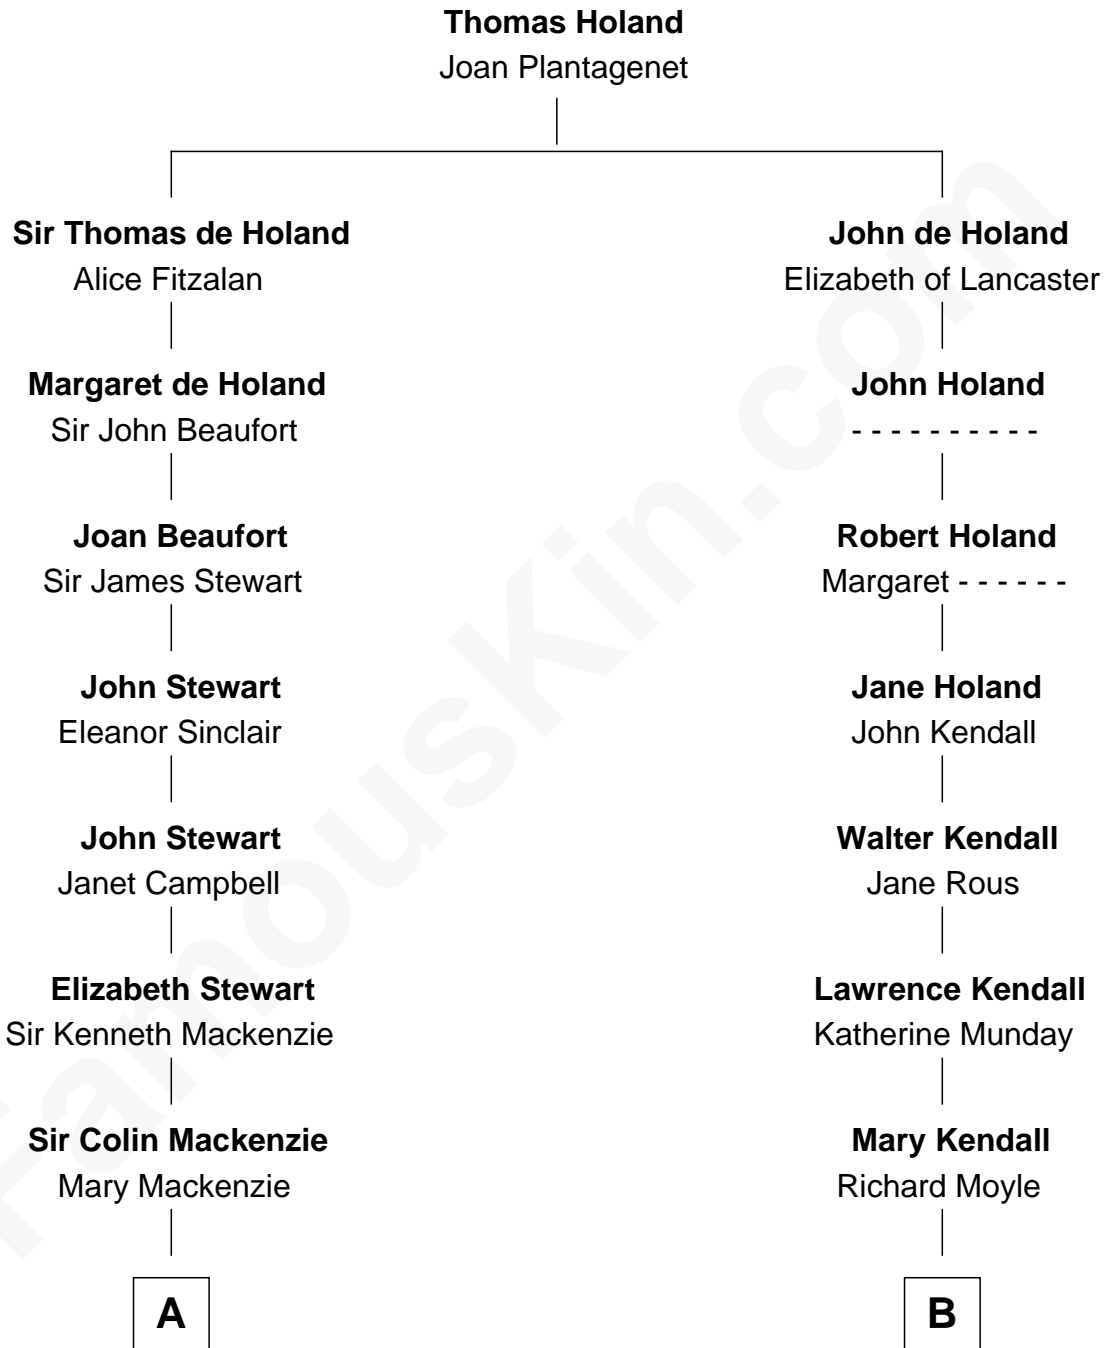

FamousKin.com

Relationship Chart of Eleanor Roosevelt

First Lady of President Franklin D. Roosevelt

17th cousin 3 times removed of

Ed Helms

TV and Movie Actor

C

Inez Emeline Wright
George Pullen Jackson