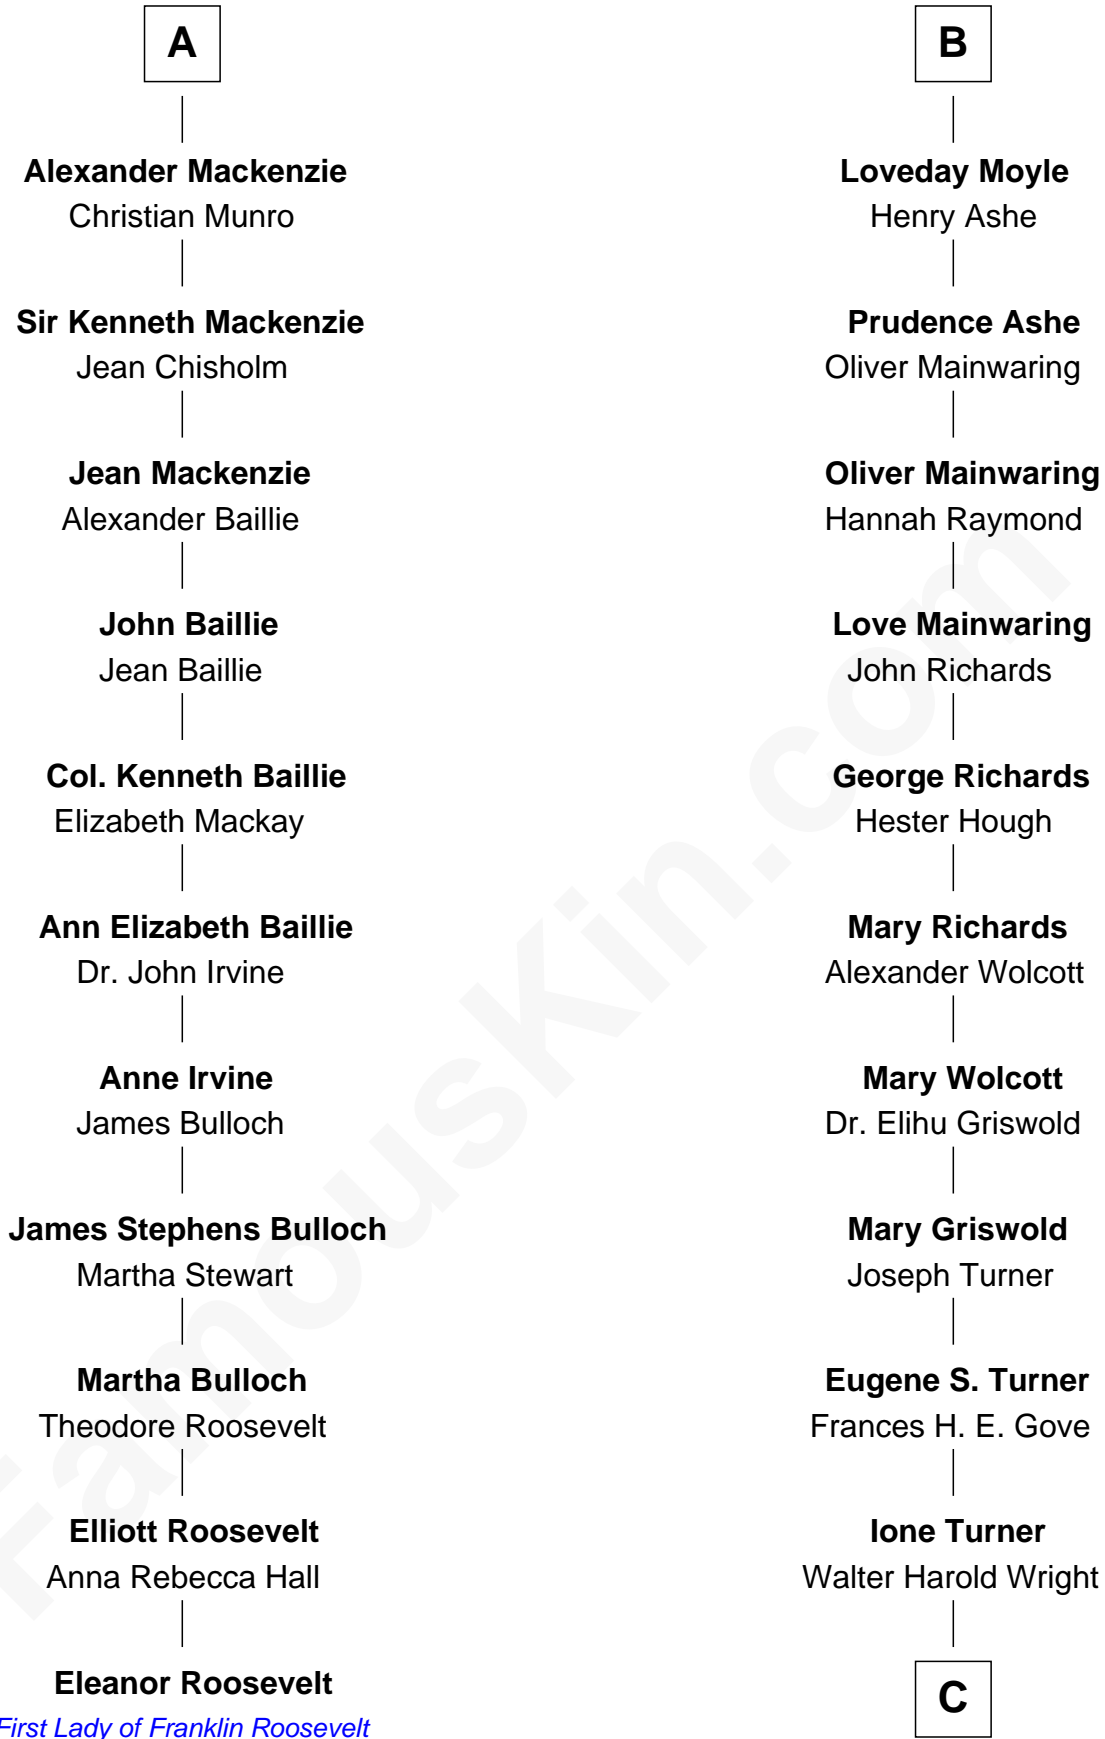

FamousKin.com

Relationship Chart of Eleanor Roosevelt

First Lady of President Franklin D. Roosevelt

17th cousin 3 times removed of

Ed Helms

TV and Movie Actor

C

Inez Emeline Wright
George Pullen Jackson

Frances Helen Jackson
Fitzgerald Sale Parker

Pamela Ann Parker
John A. Helms

Ed Helms
TV and Movie Actor