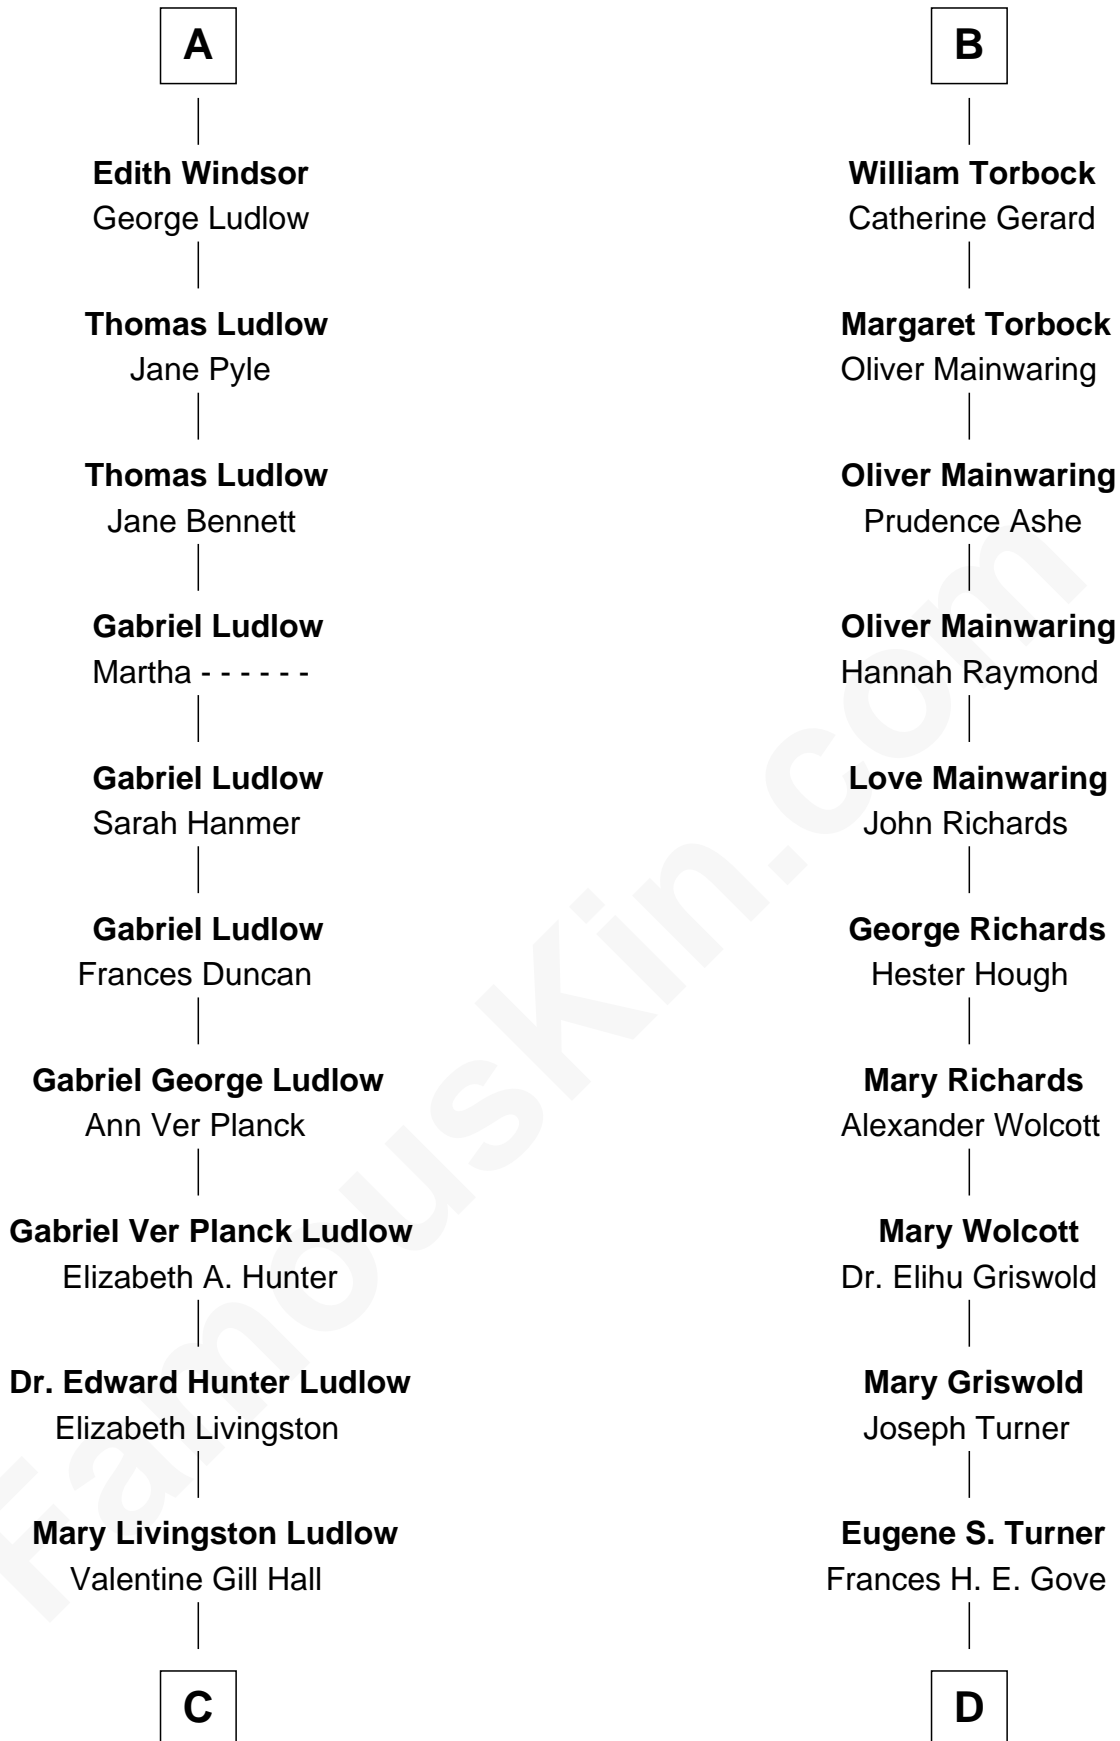

FamousKin.com

Relationship Chart of

Eleanor Roosevelt

First Lady of President Franklin D. Roosevelt

18th cousin 3 times removed of

Ed Helms

TV and Movie Actor

Humphrey de Bohun
Elizabeth Plantagenet

C

Anna Rebecca Hall

Elliott Roosevelt

Eleanor Roosevelt

First Lady of Franklin Roosevelt

D

Ione Turner

Walter Harold Wright