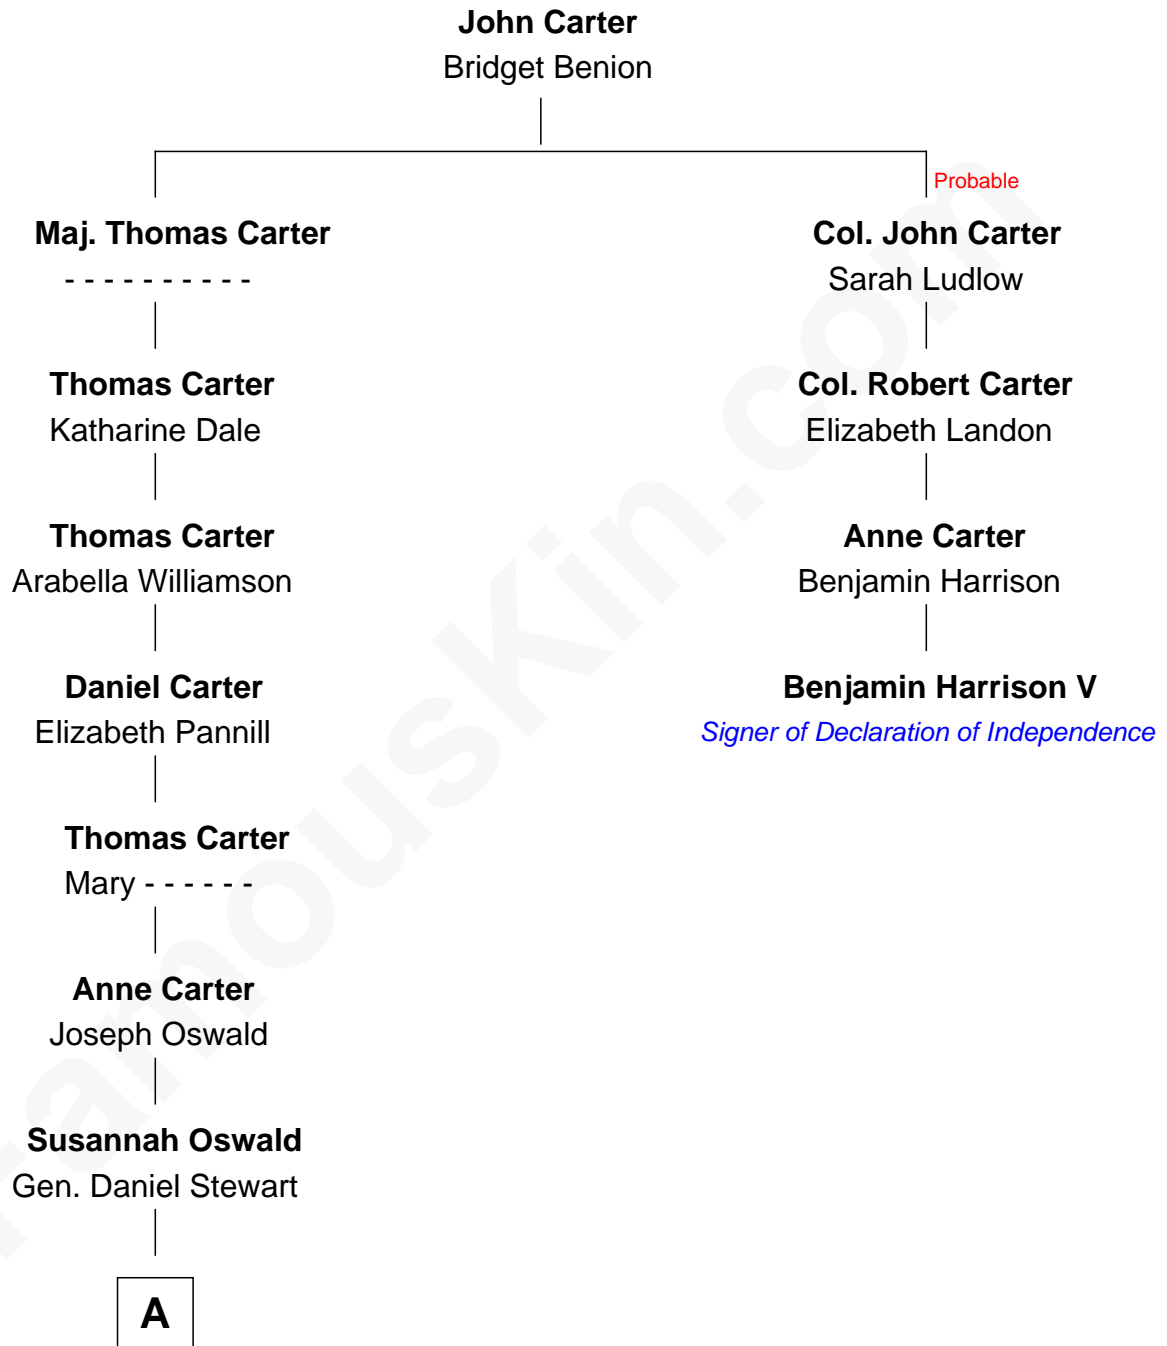

FamousKin.com

Relationship Chart of

Eleanor Roosevelt

First Lady of President Franklin D. Roosevelt

3rd cousin 7 times removed of

Benjamin Harrison V

Signer of the Declaration of Independence

A

—
Martha Stewart
James Stephens Bulloch

—
Martha Bulloch
Theodore Roosevelt

—
Elliott Roosevelt
Anna Rebecca Hall

—
Eleanor Roosevelt
First Lady of Franklin Roosevelt

FamousKin.com