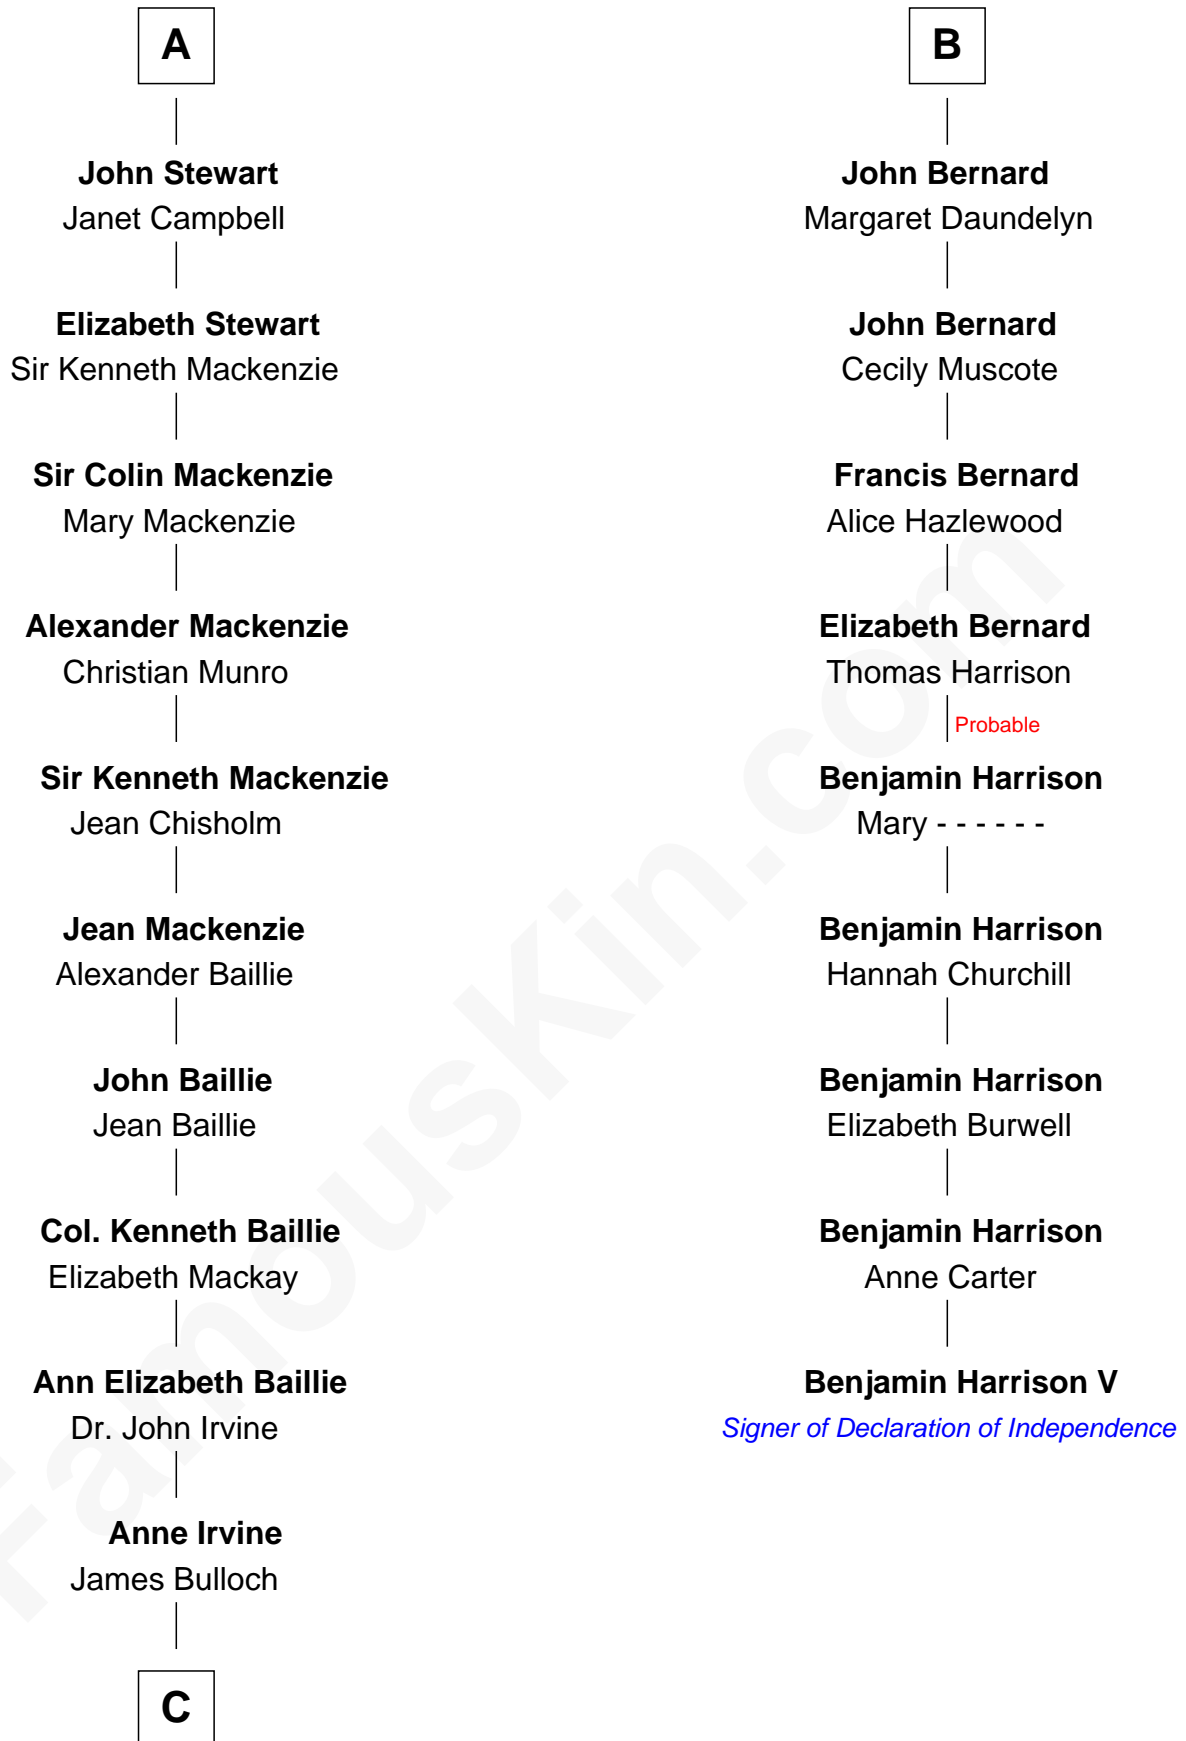

FamousKin.com

Relationship Chart of

Eleanor Roosevelt

First Lady of President Franklin D. Roosevelt

15th cousin 5 times removed of

Benjamin Harrison V

Signer of the Declaration of Independence

C

James Stephens Bulloch

Martha Stewart

Martha Bulloch

Theodore Roosevelt

Elliott Roosevelt

Anna Rebecca Hall

Eleanor Roosevelt

First Lady of Franklin Roosevelt