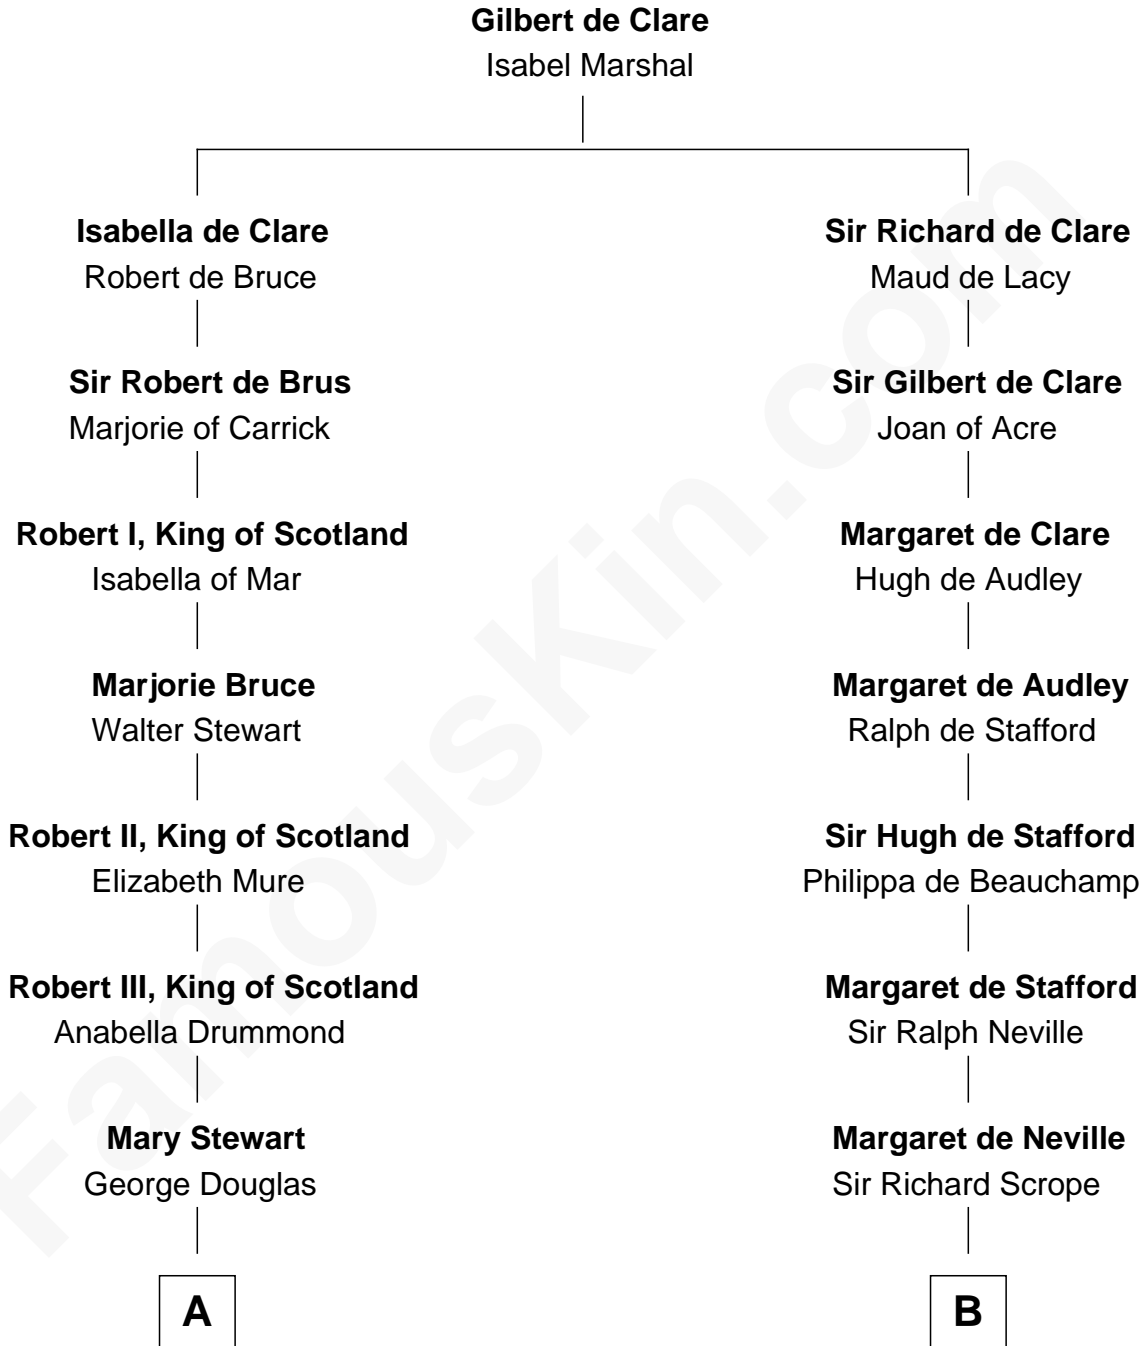

FamousKin.com

Relationship Chart of

Eleanor Roosevelt

First Lady of President Franklin D. Roosevelt

17th cousin 4 times removed of

Benjamin Harrison V

Signer of the Declaration of Independence

C

Anne Irvine
James Bulloch

James Stephens Bulloch
Martha Stewart

Martha Bulloch
Theodore Roosevelt

Elliott Roosevelt
Anna Rebecca Hall

Eleanor Roosevelt
First Lady of Franklin Roosevelt

FamousKin.com