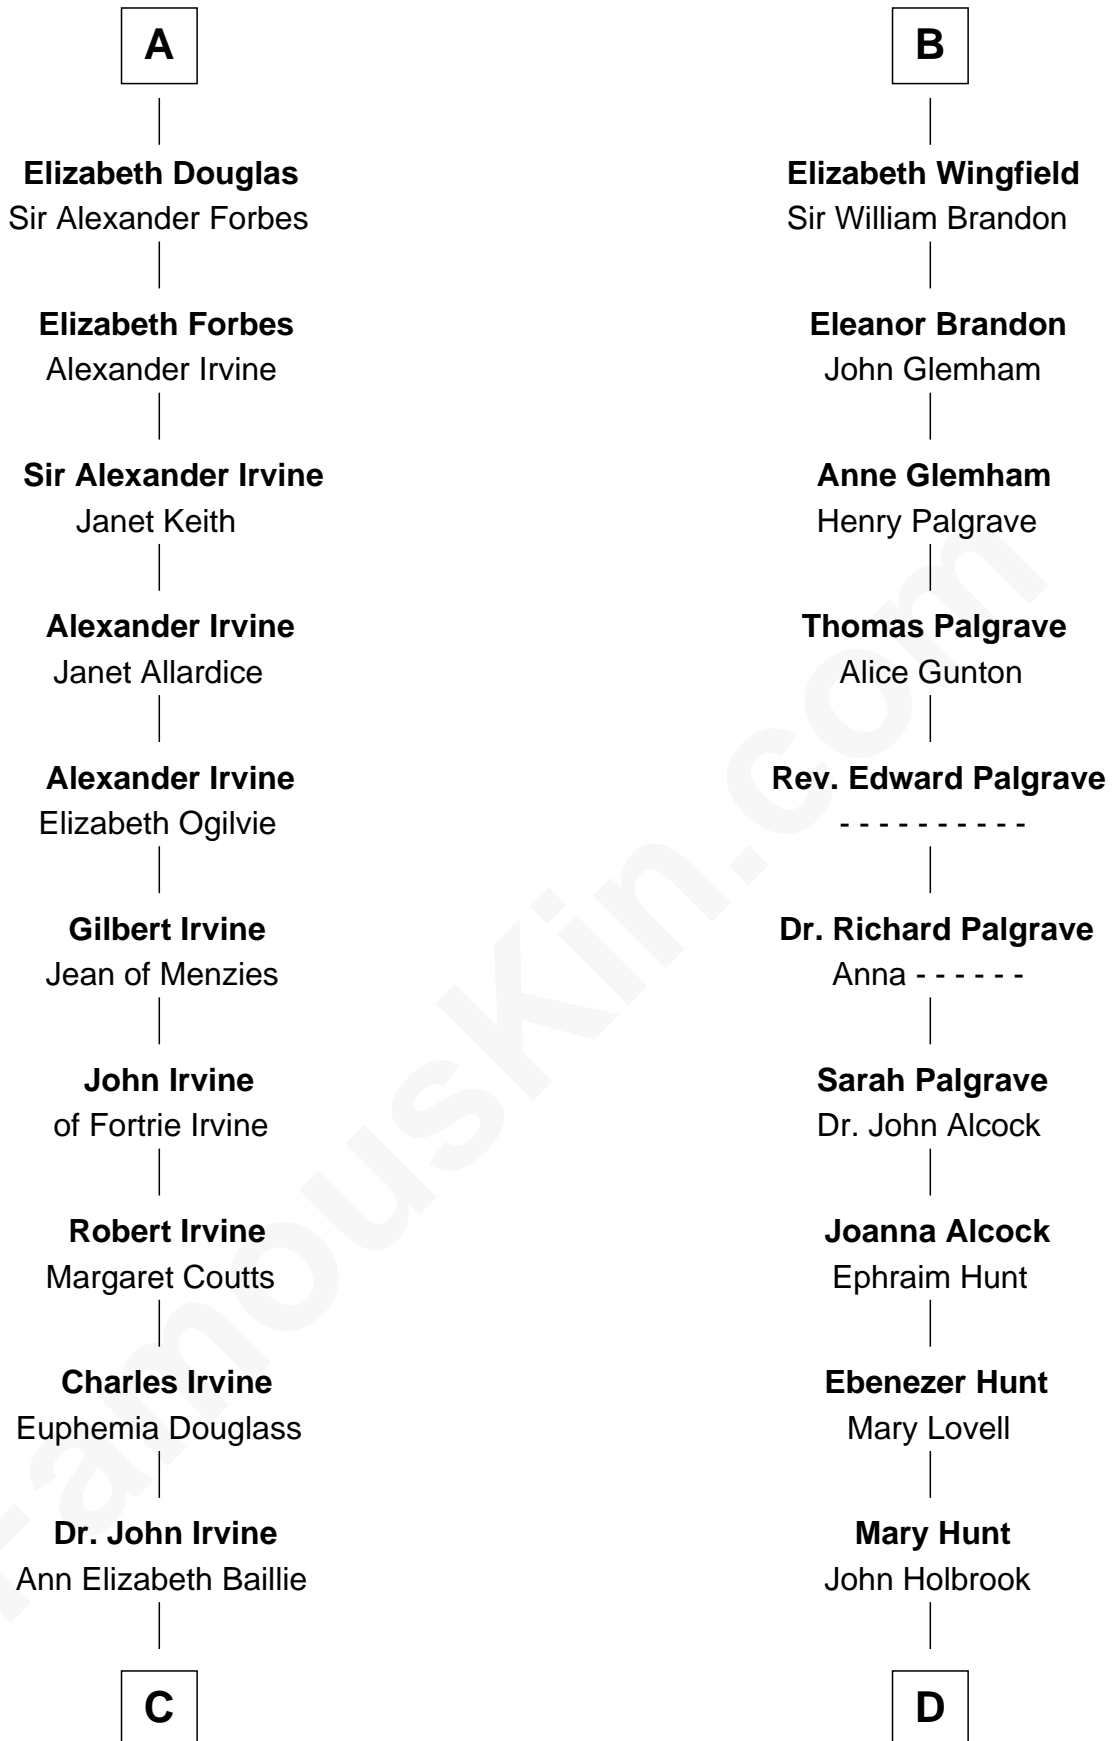

FamousKin.com

Relationship Chart of

Eleanor Roosevelt

First Lady of President Franklin D. Roosevelt

20th cousin 1 time removed of

William Marsh Rice
Founder of Rice University

C

Anne Irvine
James Bulloch

James Stephens Bulloch
Martha Stewart

Martha Bulloch
Theodore Roosevelt

Elliott Roosevelt
Anna Rebecca Hall

Eleanor Roosevelt
First Lady of Franklin Roosevelt

D

Hannah Holbrook
Urban Bates

Sarah Bates
David Rice

David Rice
Patty Hall

William Marsh Rice
Founder of Rice University