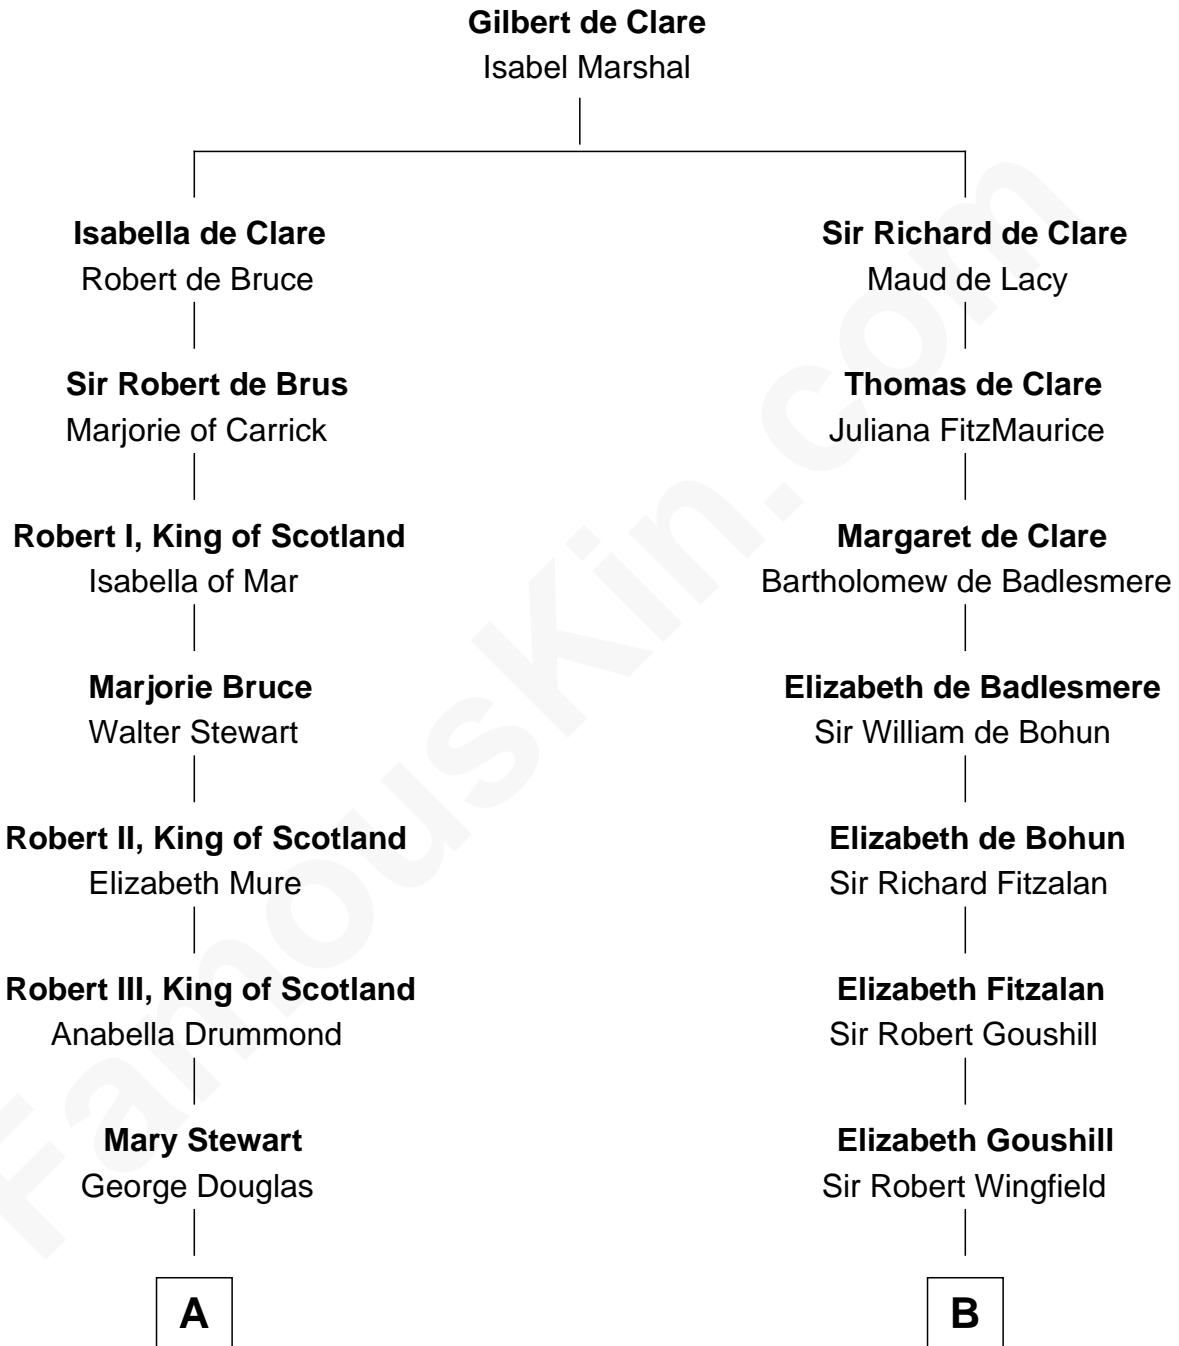

FamousKin.com

Relationship Chart of

Eleanor Roosevelt

First Lady of President Franklin D. Roosevelt

20th cousin 1 time removed of

William Marsh Rice
Founder of Rice University

C

Anne Irvine
James Bulloch

James Stephens Bulloch
Martha Stewart

Martha Bulloch
Theodore Roosevelt

Elliott Roosevelt
Anna Rebecca Hall

Eleanor Roosevelt
First Lady of Franklin Roosevelt

D

Hannah Holbrook
Urban Bates

Sarah Bates
David Rice

David Rice
Patty Hall

William Marsh Rice
Founder of Rice University