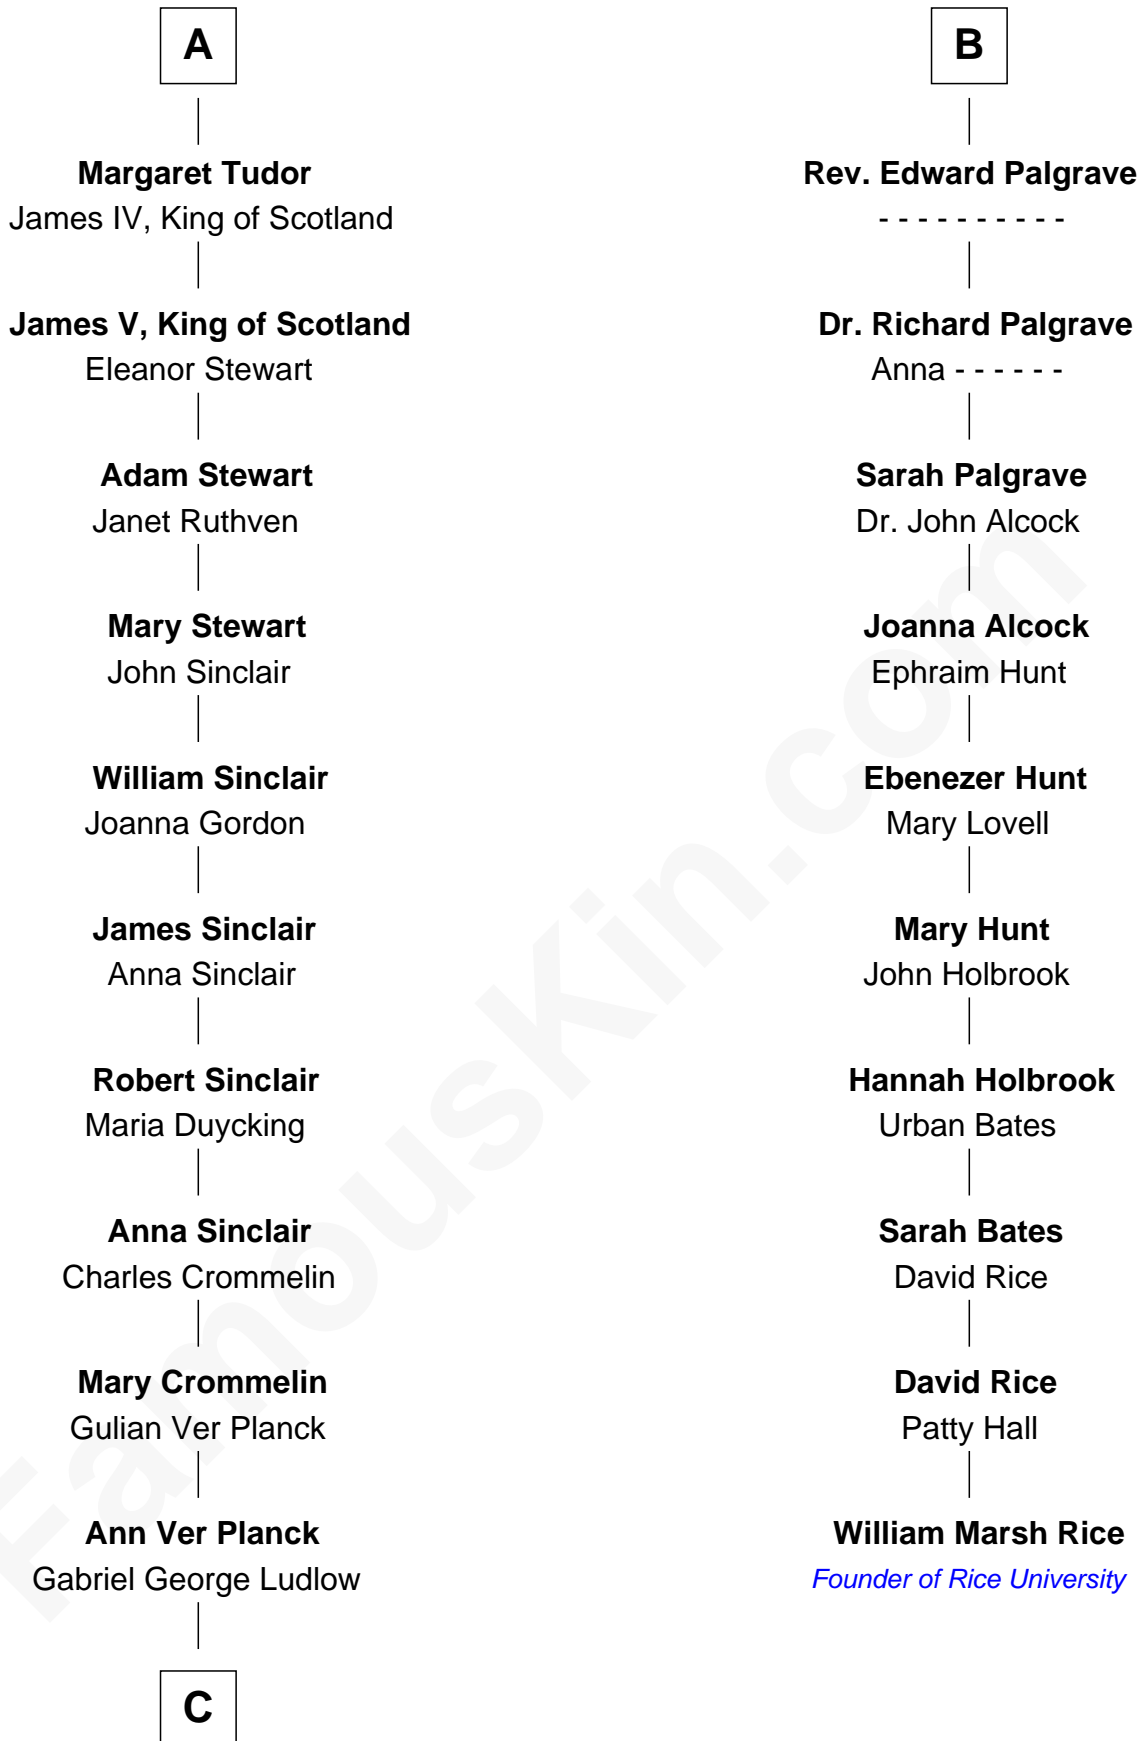

FamousKin.com

Relationship Chart of

Eleanor Roosevelt

First Lady of President Franklin D. Roosevelt

16th cousin 5 times removed of

William Marsh Rice
Founder of Rice University

C

—
Gabriel Ver Planck Ludlow

Elizabeth A. Hunter

—
Dr. Edward Hunter Ludlow

Elizabeth Livingston

—
Mary Livingston Ludlow

Valentine Gill Hall

—
Anna Rebecca Hall

Elliott Roosevelt

—
Eleanor Roosevelt

First Lady of Franklin Roosevelt

FamousKin.com