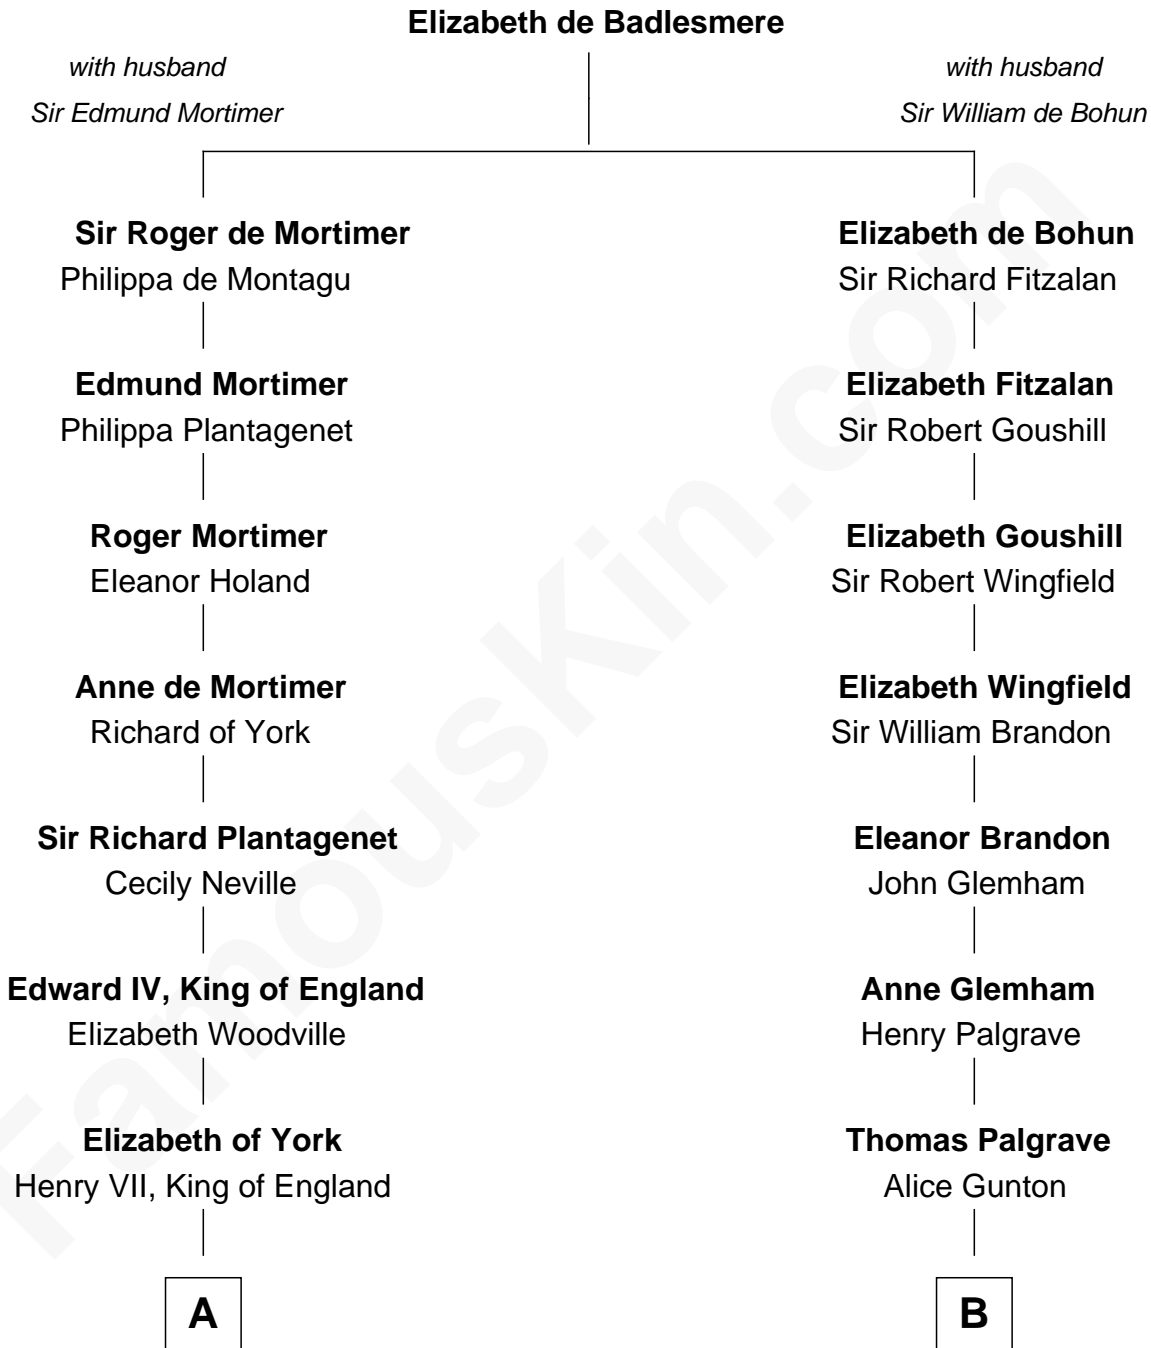

FamousKin.com

Relationship Chart of

Eleanor Roosevelt

First Lady of President Franklin D. Roosevelt

16th cousin 5 times removed of

William Marsh Rice
Founder of Rice University

C

—
Gabriel Ver Planck Ludlow

Elizabeth A. Hunter

—
Dr. Edward Hunter Ludlow

Elizabeth Livingston

—
Mary Livingston Ludlow

Valentine Gill Hall

—
Anna Rebecca Hall

Elliott Roosevelt

—
Eleanor Roosevelt

First Lady of Franklin Roosevelt

FamousKin.com