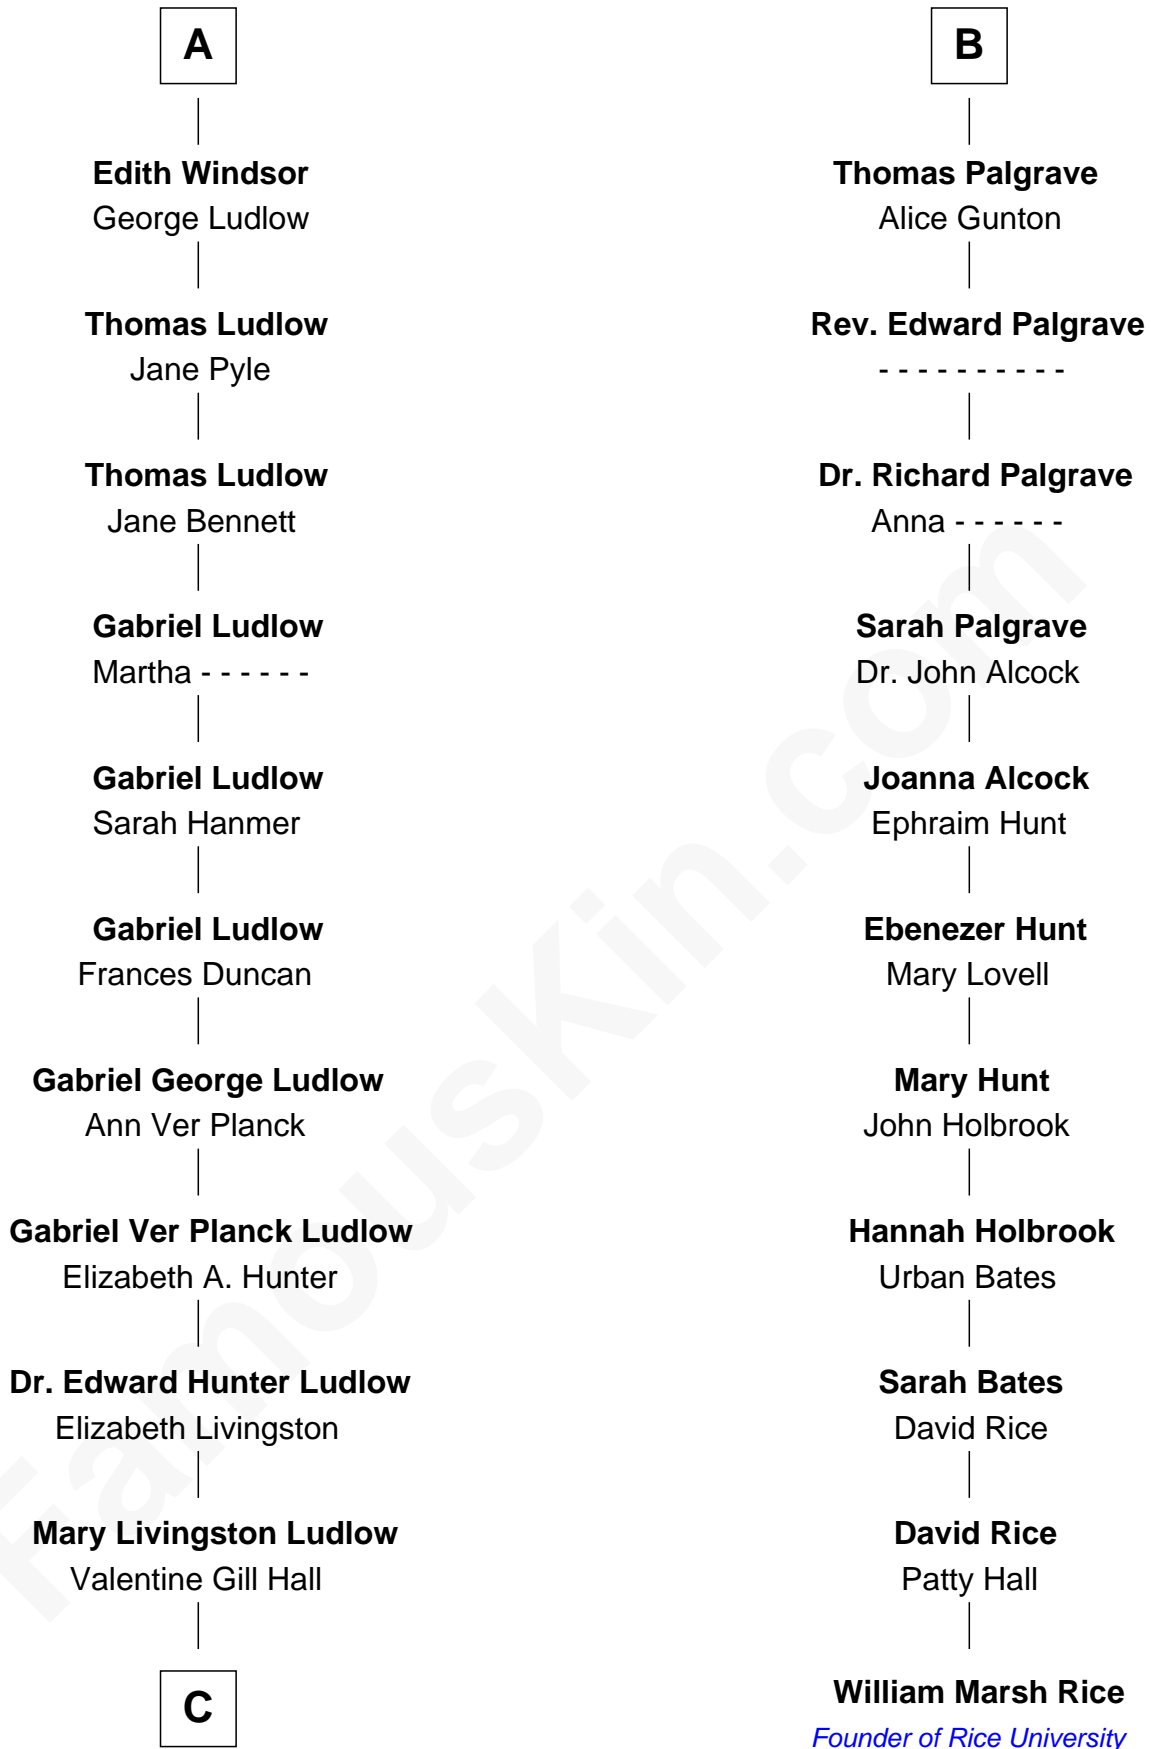

FamousKin.com

Relationship Chart of

Eleanor Roosevelt

First Lady of President Franklin D. Roosevelt

17th cousin 1 time removed of

William Marsh Rice
Founder of Rice University

Humphrey de Bohun
Elizabeth Plantagenet

C

—
Anna Rebecca Hall

Elliott Roosevelt

—
Eleanor Roosevelt

First Lady of Franklin Roosevelt

FamousKin.com