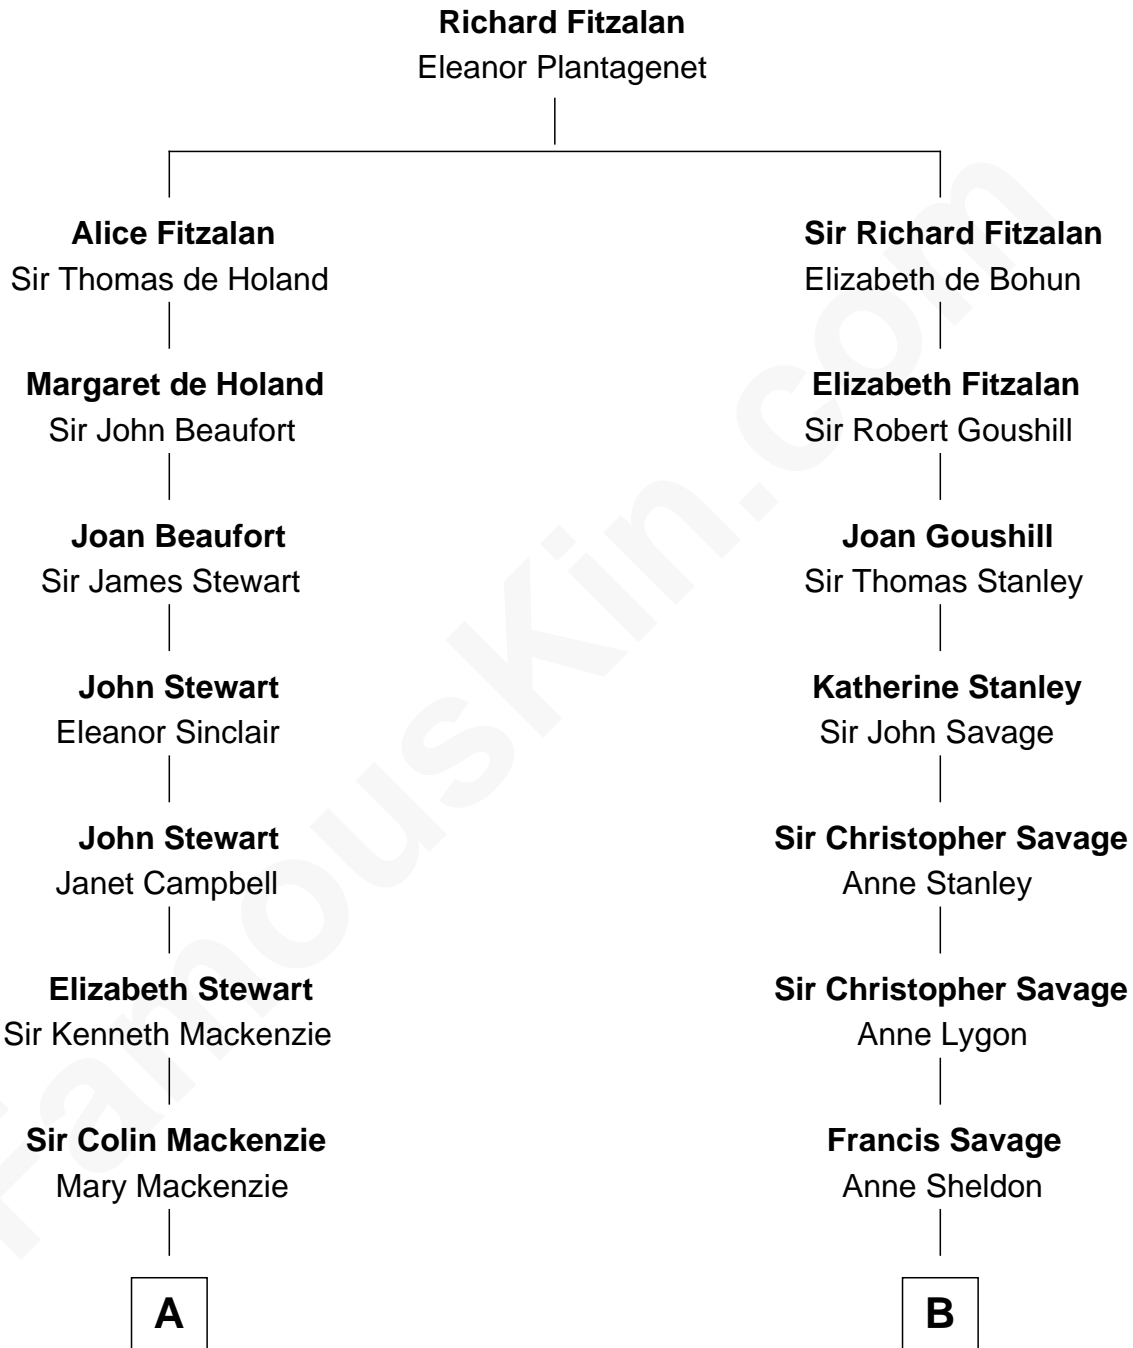

FamousKin.com

Relationship Chart of

Eleanor Roosevelt

First Lady of President Franklin D. Roosevelt

17th cousin 1 time removed of

General George C. Marshall

Author of "The Marshall Plan"

C

George Catlett Marshall

Laura Emily Bradford

General George C. Marshall

U.S. Army - World War II

FamousKin.com