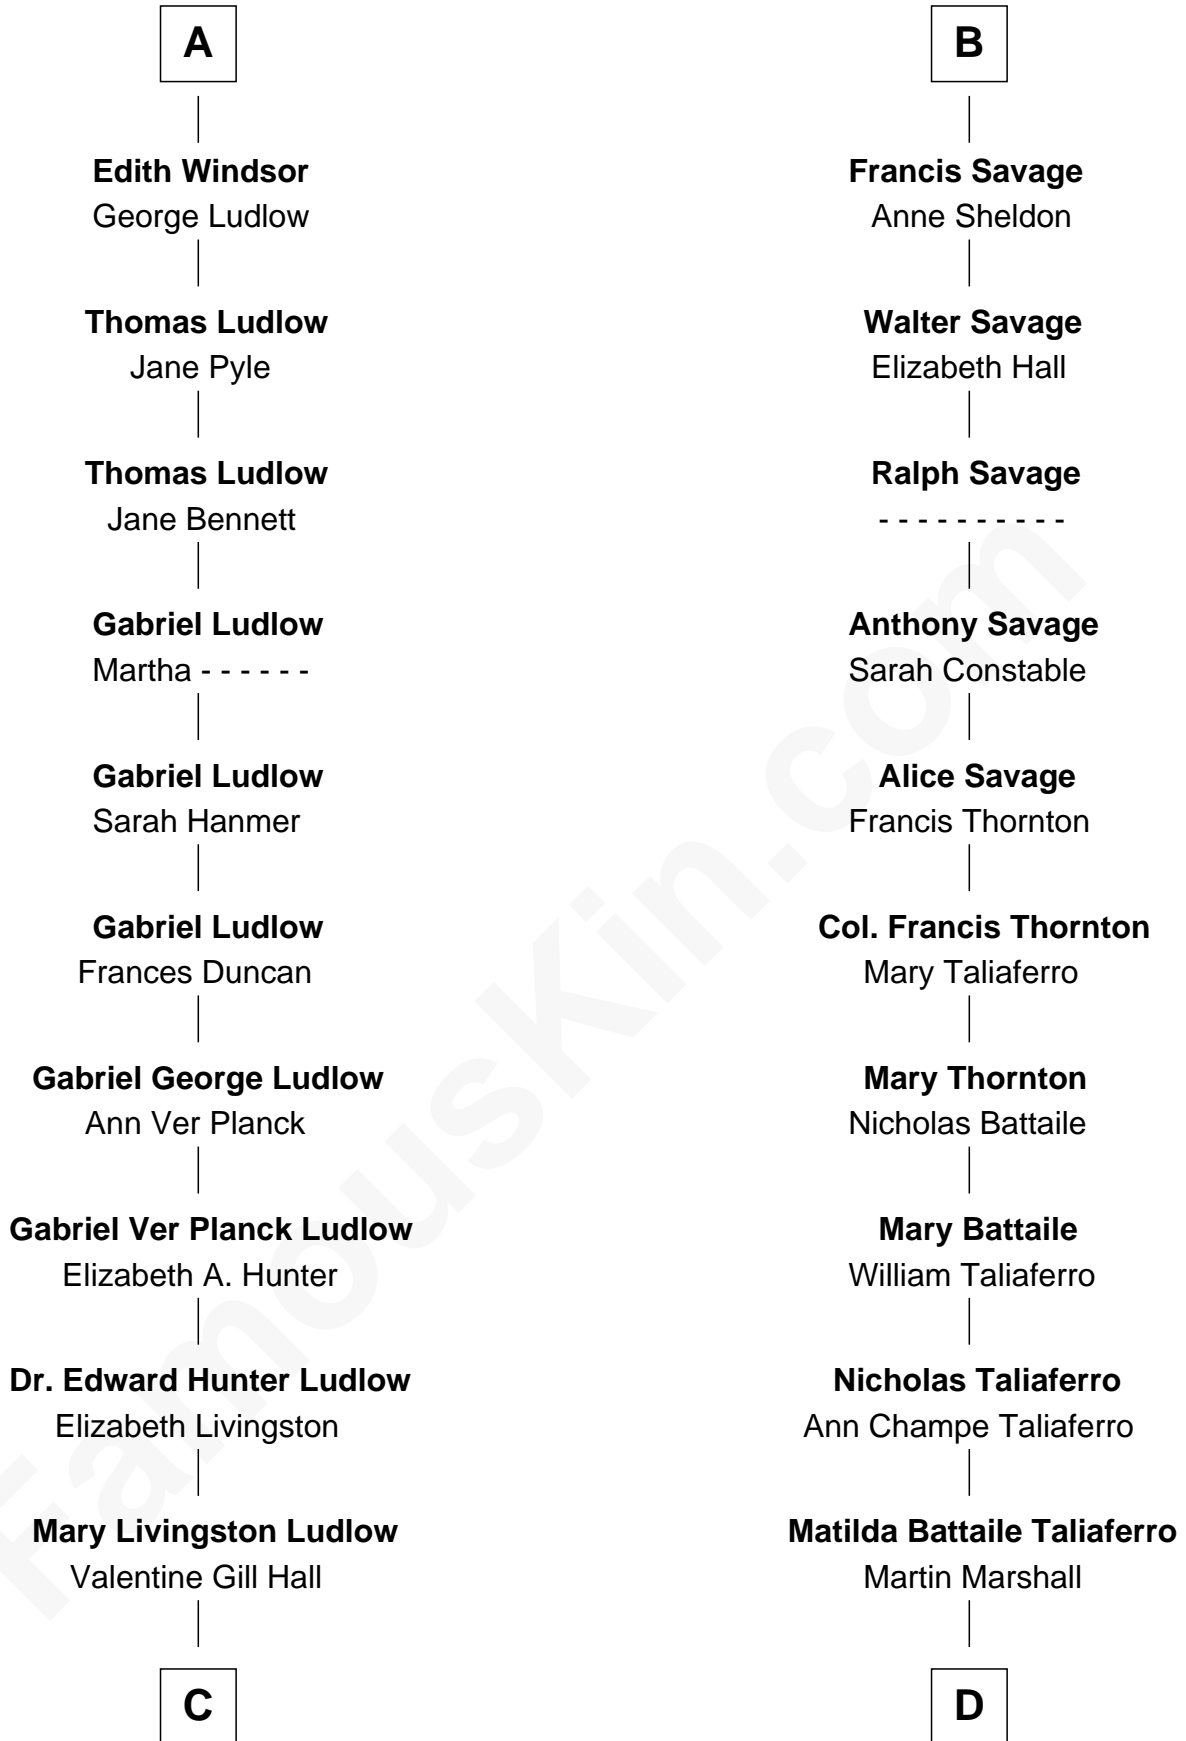

FamousKin.com

Relationship Chart of

Eleanor Roosevelt

First Lady of President Franklin D. Roosevelt

18th cousin 1 time removed of

General George C. Marshall

Author of "The Marshall Plan"

Humphrey de Bohun
Elizabeth Plantagenet

C

Anna Rebecca Hall

Elliott Roosevelt

Eleanor Roosevelt

First Lady of Franklin Roosevelt

D

William Champe Marshall

Susan Myers