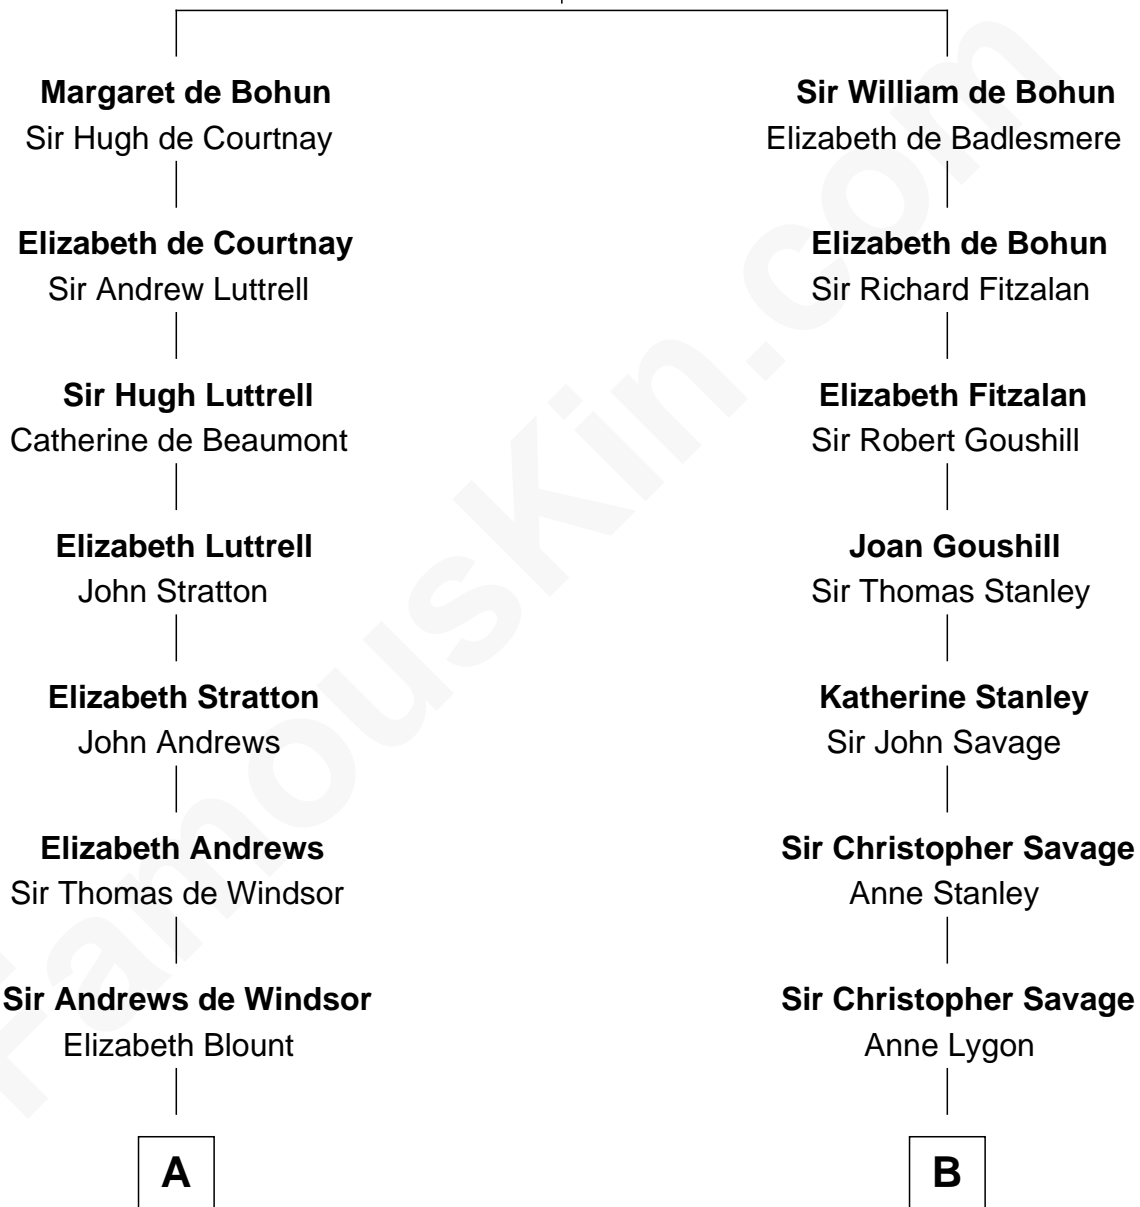

FamousKin.com

Relationship Chart of

Eleanor Roosevelt

First Lady of President Franklin D. Roosevelt

18th cousin 1 time removed of

General George C. Marshall

Author of "The Marshall Plan"

Humphrey de Bohun
Elizabeth Plantagenet

C

Anna Rebecca Hall

Elliott Roosevelt

Eleanor Roosevelt

First Lady of Franklin Roosevelt

D

William Champe Marshall

Susan Myers