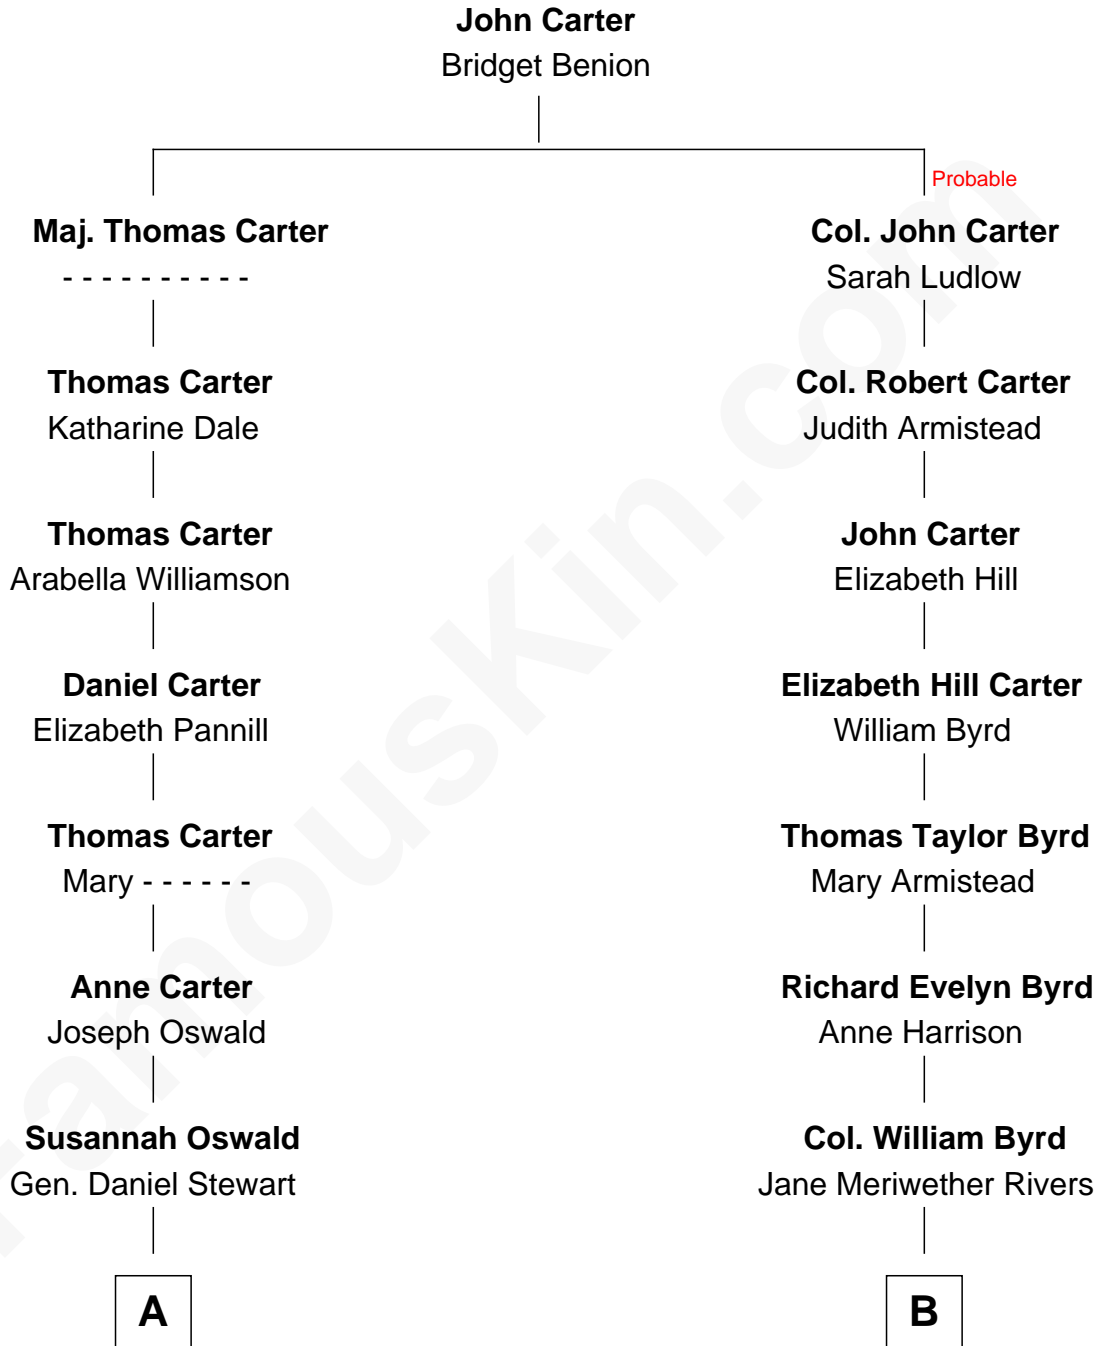

## Relationship Chart of

### Eleanor Roosevelt

*First Lady of President Franklin D. Roosevelt*

8th cousin 2 times removed of

**Harry F. Byrd**

*50th Governor of Virginia*

**A**

**Martha Stewart**  
James Stephens Bulloch

**Martha Bulloch**  
Theodore Roosevelt