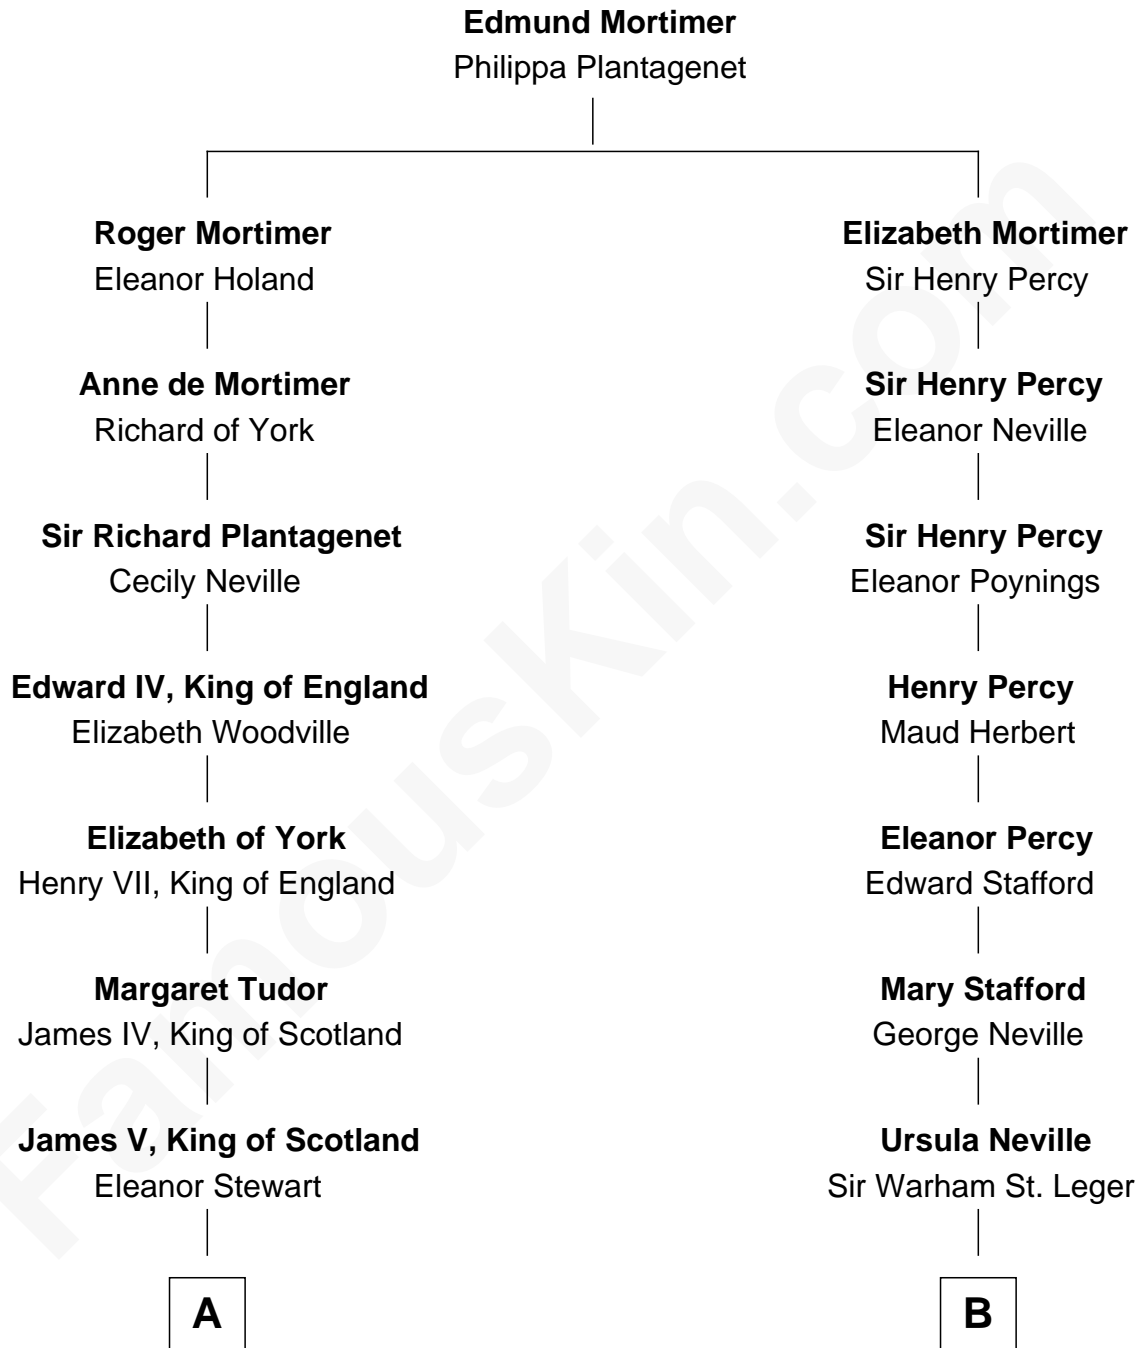

## Relationship Chart of

### Eleanor Roosevelt

*First Lady of President Franklin D. Roosevelt*

18th cousin 1 time removed of

### Harry F. Byrd

*50th Governor of Virginia*

**C**

**Mary Livingston Ludlow**

Valentine Gill Hall

**Anna Rebecca Hall**

Elliott Roosevelt

**Eleanor Roosevelt**