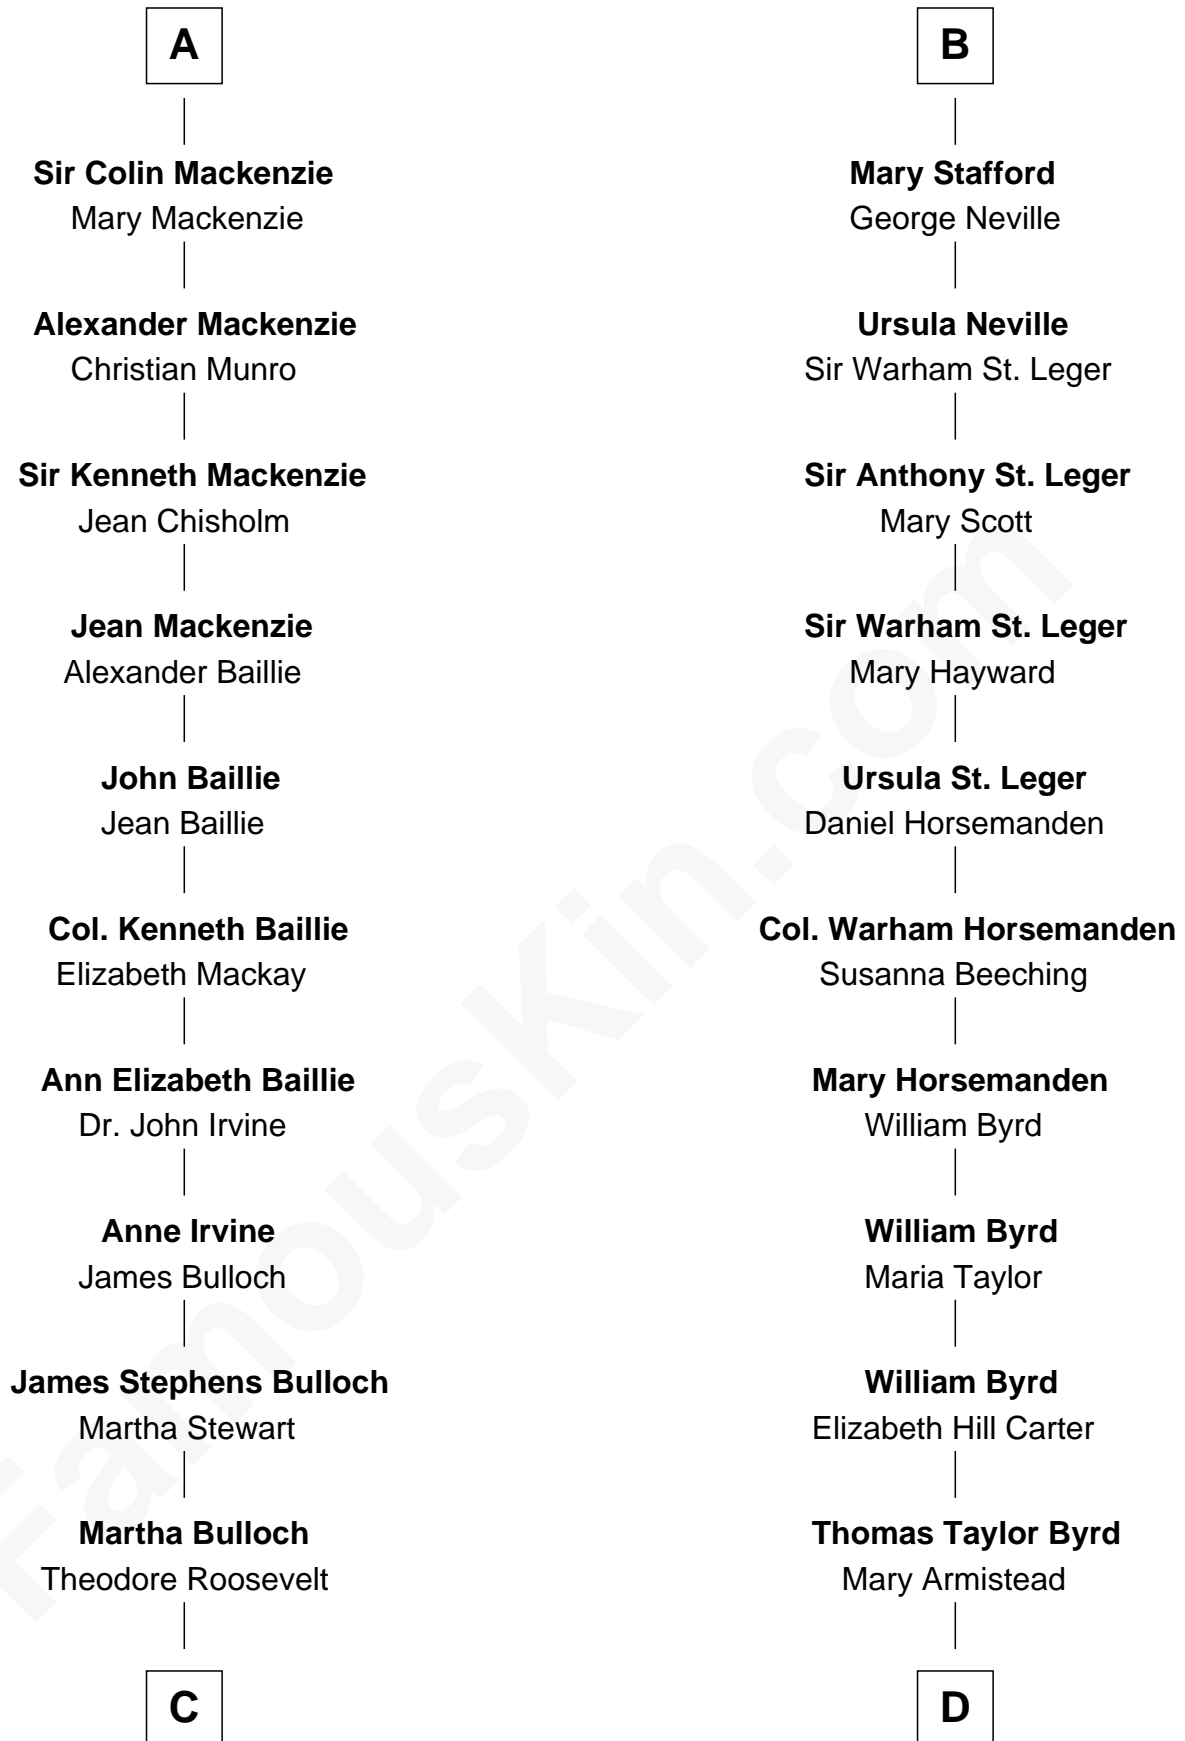

FamousKin.com

Relationship Chart of

Eleanor Roosevelt

First Lady of President Franklin D. Roosevelt

18th cousin 2 times removed of

Harry F. Byrd

50th Governor of Virginia

Henry Plantagenet
Maud de Chaworth

C

Elliott Roosevelt
Anna Rebecca Hall

Eleanor Roosevelt
First Lady of Franklin Roosevelt

D

Richard Evelyn Byrd
Anne Harrison

Col. William Byrd
Jane Meriwether Rivers

Richard Evelyn Byrd
Eleanor Bolling Flood