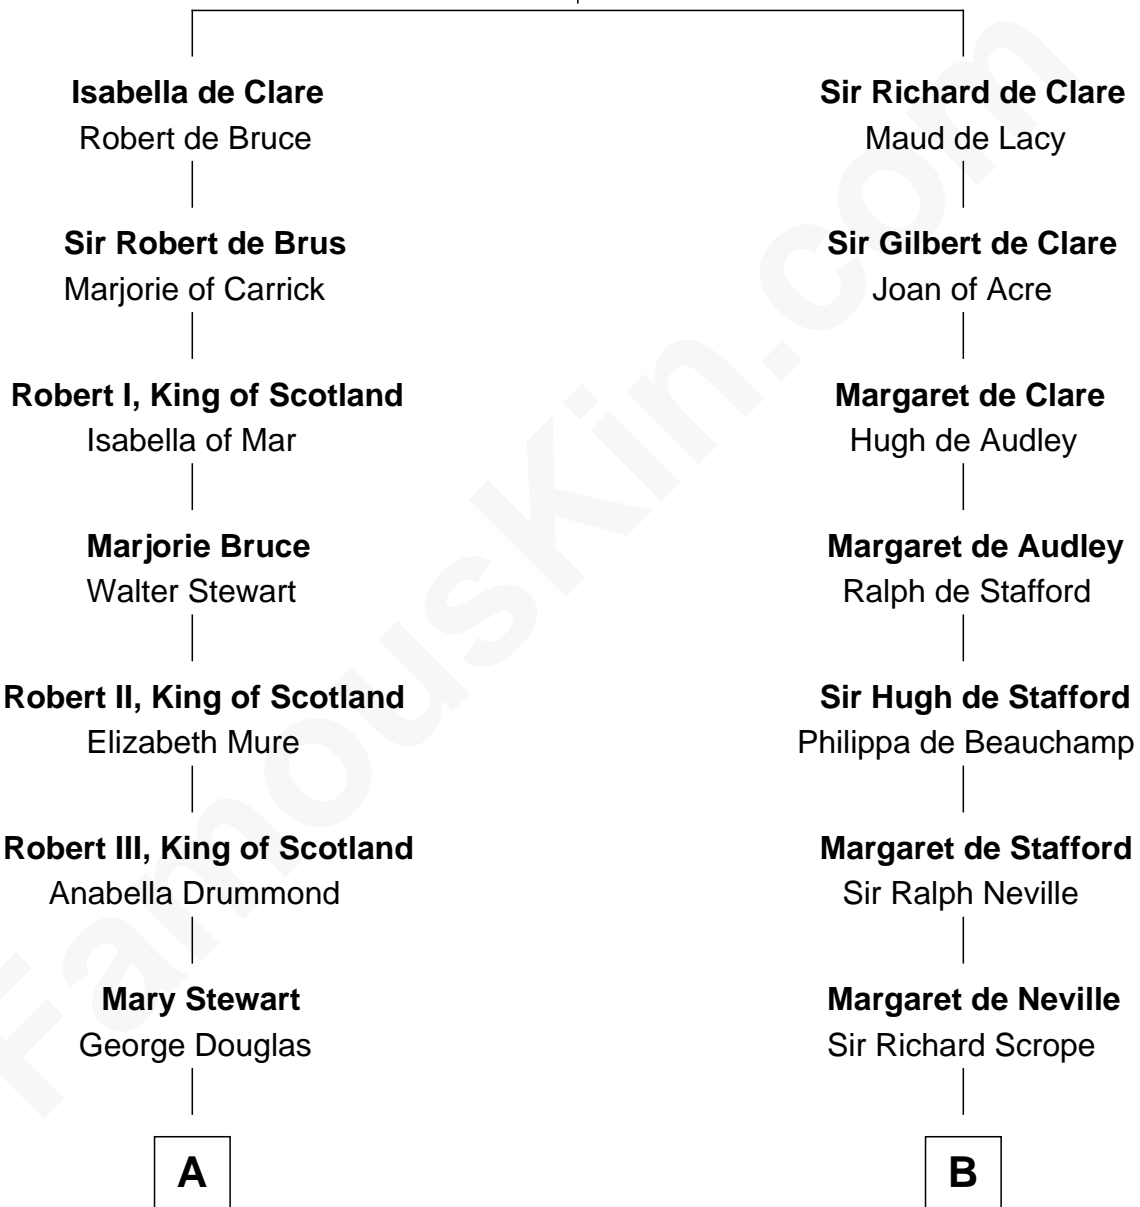

## Relationship Chart of

### Eleanor Roosevelt

*First Lady of President Franklin D. Roosevelt*

21st cousin of

### Harry F. Byrd

*50th Governor of Virginia*

**Gilbert de Clare**

Isabel Marshal

**C**

**Anne Irvine**  
James Bulloch

**James Stephens Bulloch**  
Martha Stewart

**Martha Bulloch**  
Theodore Roosevelt