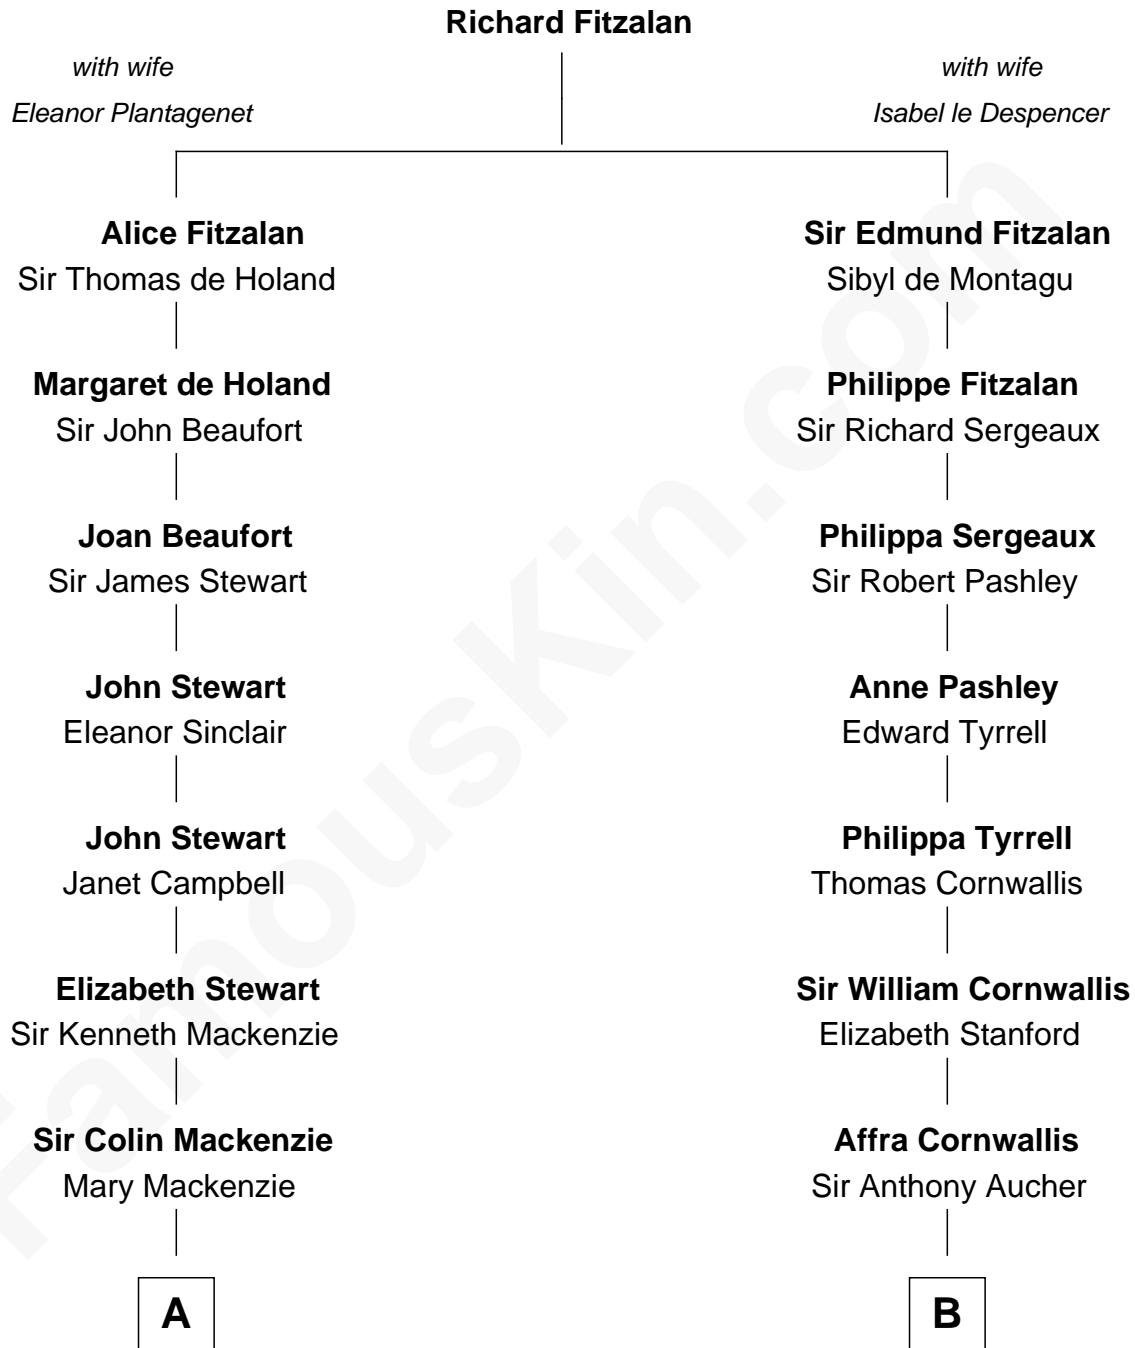

FamousKin.com

Relationship Chart of

Eleanor Roosevelt

First Lady of President Franklin D. Roosevelt

17th cousin 4 times removed of

Harry F. Byrd

50th Governor of Virginia

C

Eliza Bolling West
Dr. Joel Walker Flood

Col. Henry De La Warr Flood
Mary Elizabeth Trent

Joel Walker Flood
Ella Faulkner

Eleanor Bolling Flood
Richard Evelyn Byrd

Harry F. Byrd
50th Governor of Virginia

FamousKin.com