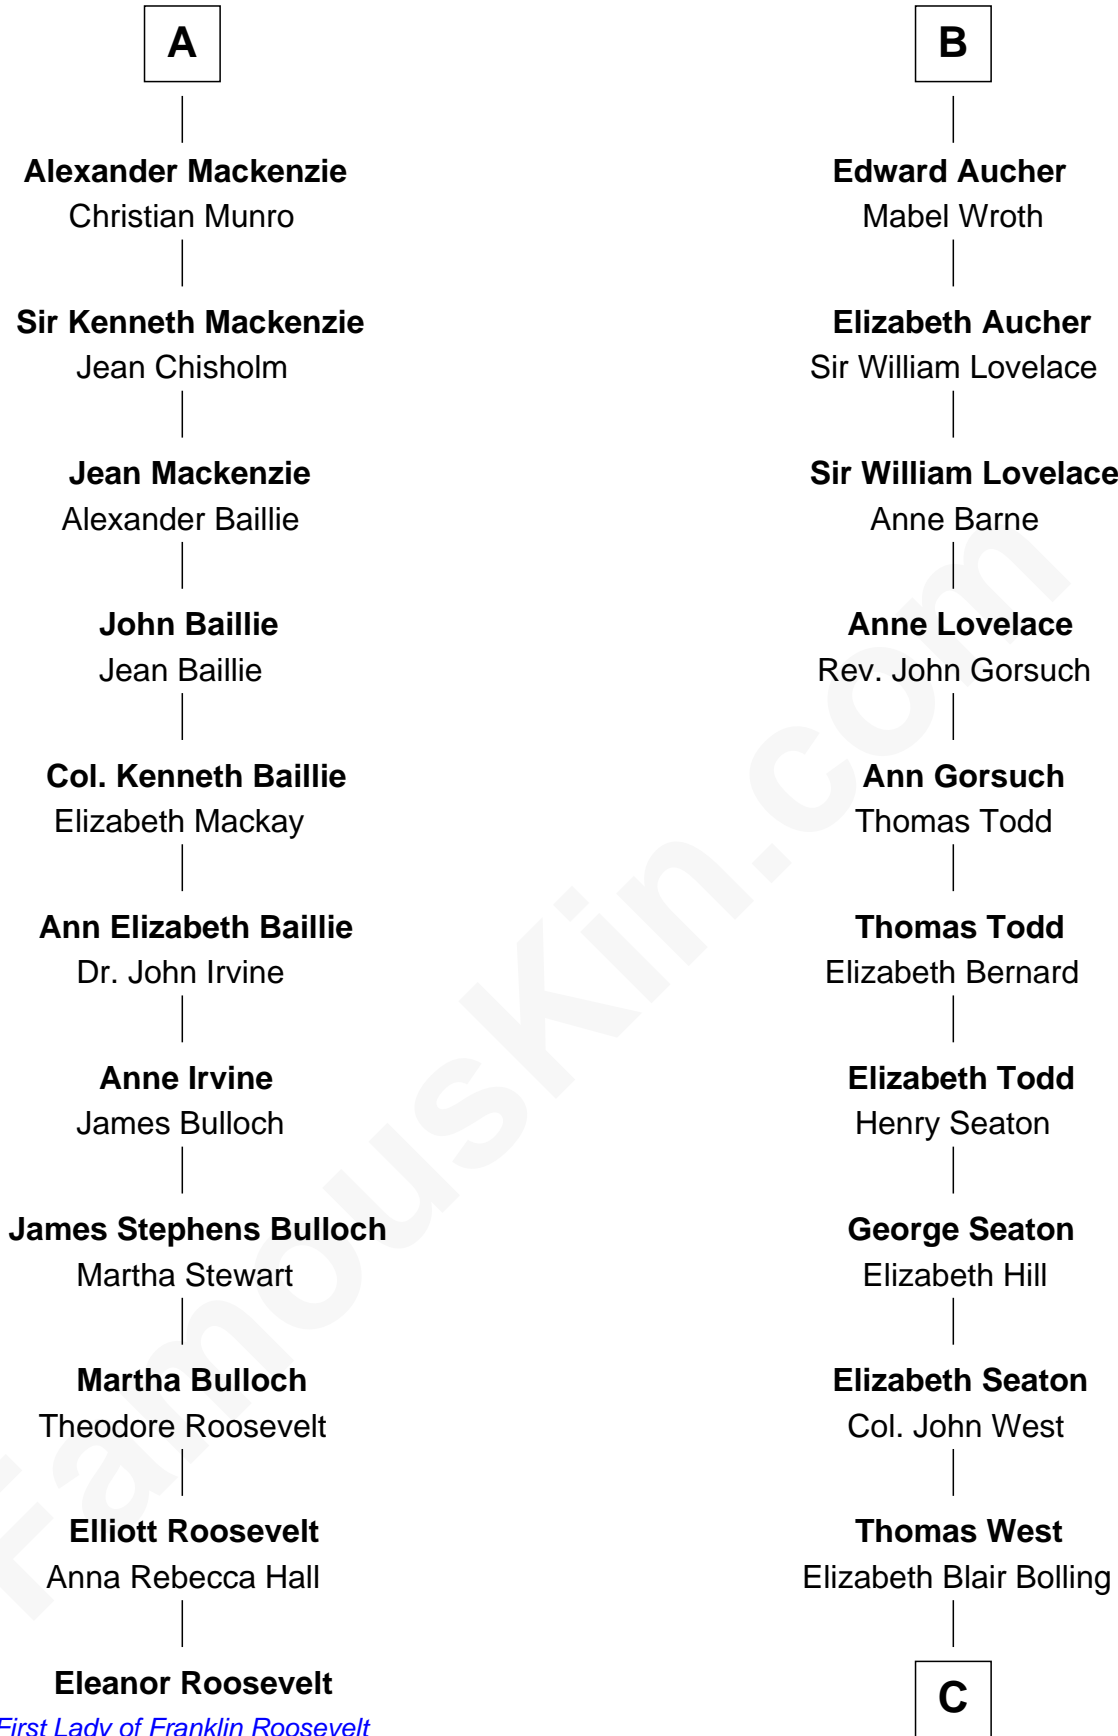

FamousKin.com

Relationship Chart of

Eleanor Roosevelt

First Lady of President Franklin D. Roosevelt

17th cousin 4 times removed of

Harry F. Byrd

50th Governor of Virginia

C

Eliza Bolling West
Dr. Joel Walker Flood

Col. Henry De La Warr Flood
Mary Elizabeth Trent

Joel Walker Flood
Ella Faulkner

Eleanor Bolling Flood
Richard Evelyn Byrd

Harry F. Byrd
50th Governor of Virginia

FamousKin.com