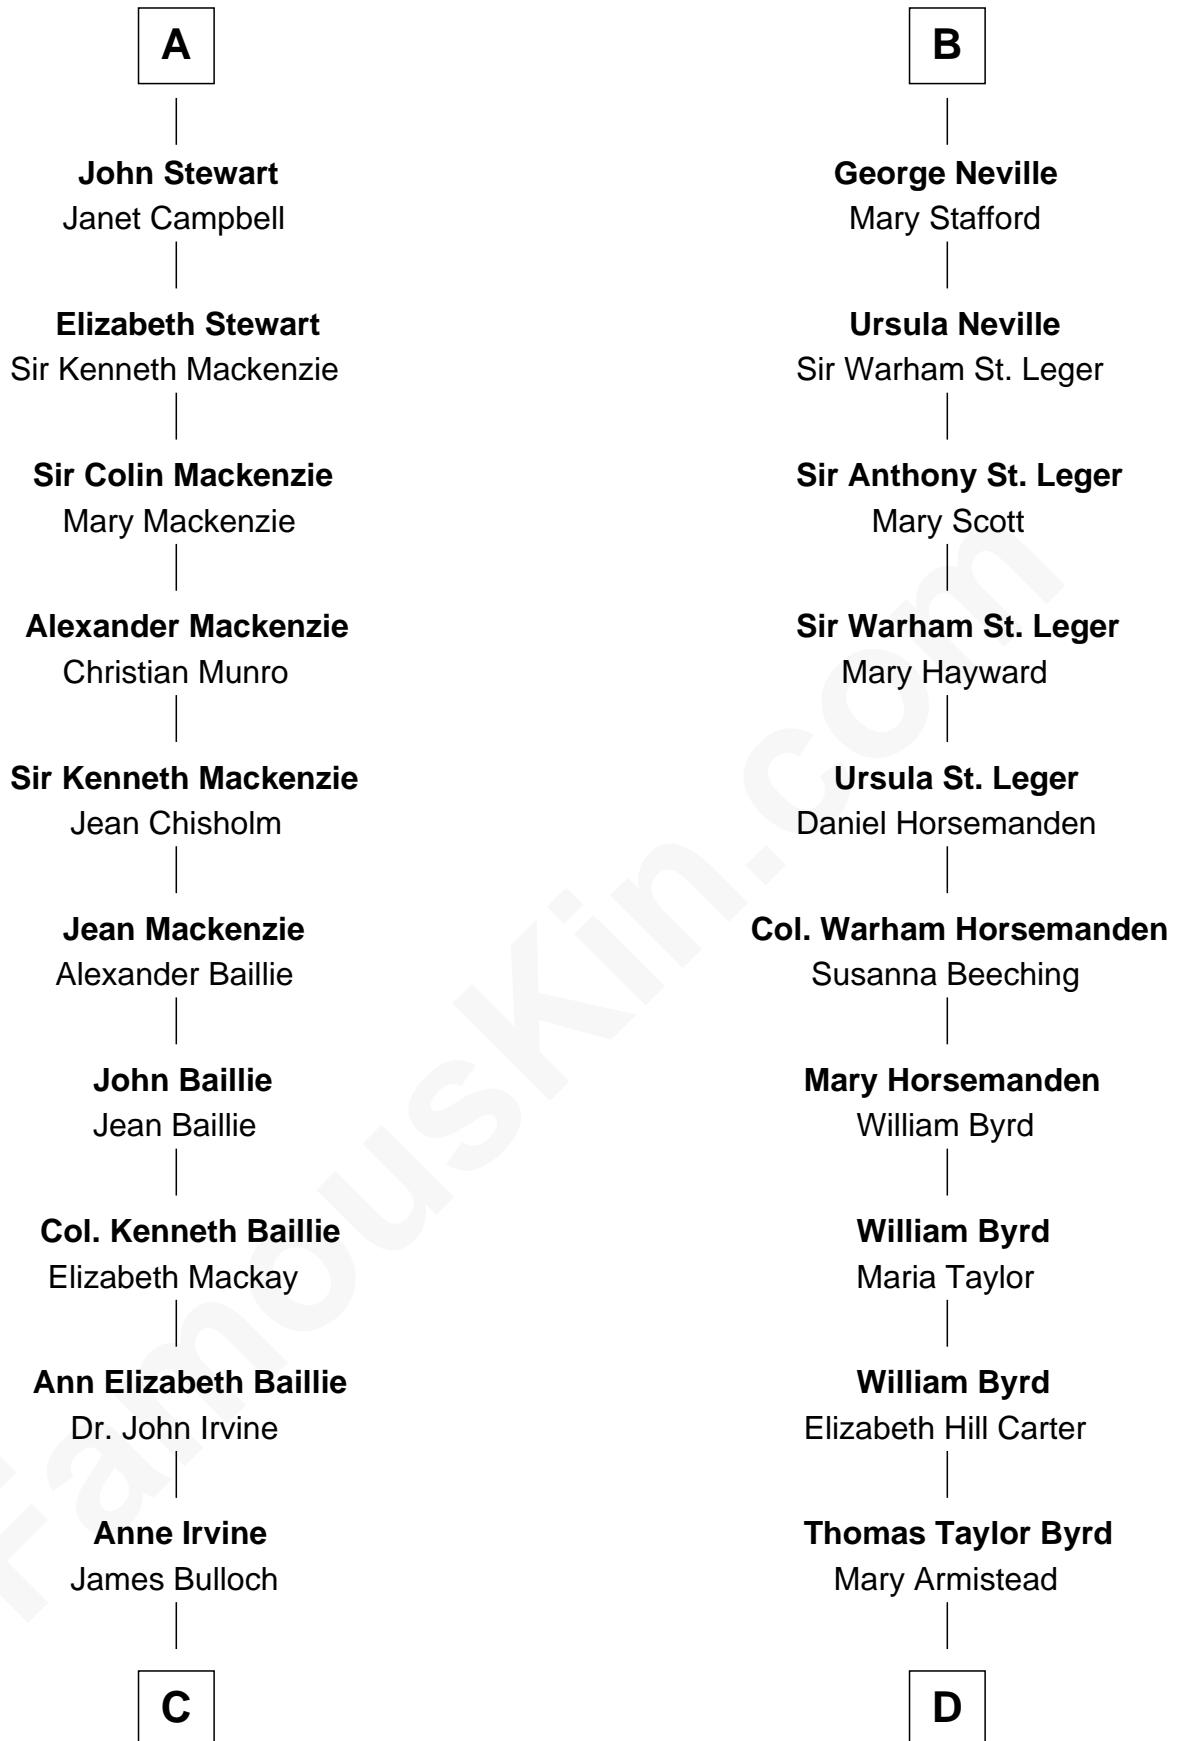

FamousKin.com

Relationship Chart of

Eleanor Roosevelt

First Lady of President Franklin D. Roosevelt

20th cousin of

Harry F. Byrd

50th Governor of Virginia

King Henry I of Navarre

Blanche of Artois

C

James Stephens Bulloch

Martha Stewart

Martha Bulloch

Theodore Roosevelt

Elliott Roosevelt

Anna Rebecca Hall

Eleanor Roosevelt

First Lady of Franklin Roosevelt

D

Richard Evelyn Byrd

Anne Harrison

Col. William Byrd

Jane Meriwether Rivers

Richard Evelyn Byrd