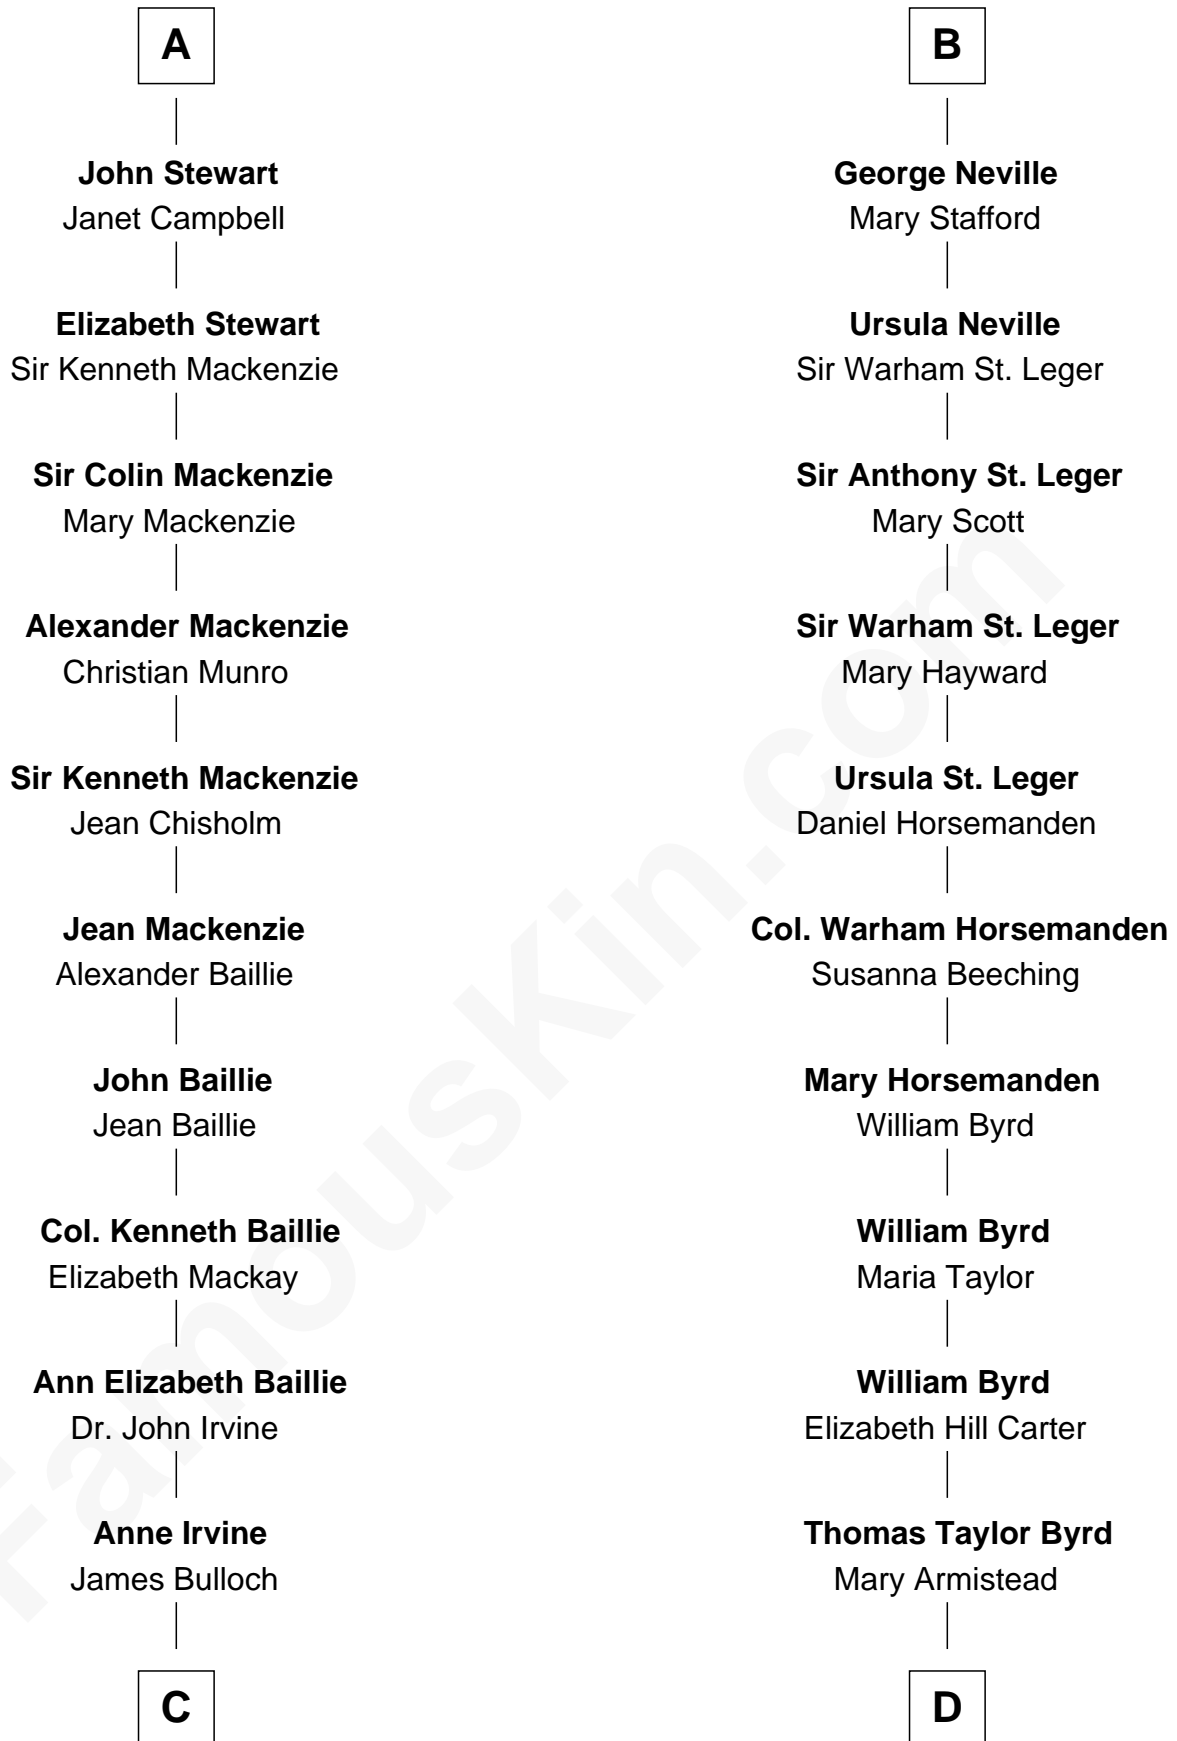

FamousKin.com

Relationship Chart of

Eleanor Roosevelt

First Lady of President Franklin D. Roosevelt

20th cousin of

Harry F. Byrd

50th Governor of Virginia

Philip III, King of France

Isabella of Aragon

C

James Stephens Bulloch

Martha Stewart

Martha Bulloch

Theodore Roosevelt

Elliott Roosevelt

Anna Rebecca Hall

Eleanor Roosevelt

First Lady of Franklin Roosevelt

D

Richard Evelyn Byrd

Anne Harrison

Col. William Byrd

Jane Meriwether Rivers

Richard Evelyn Byrd