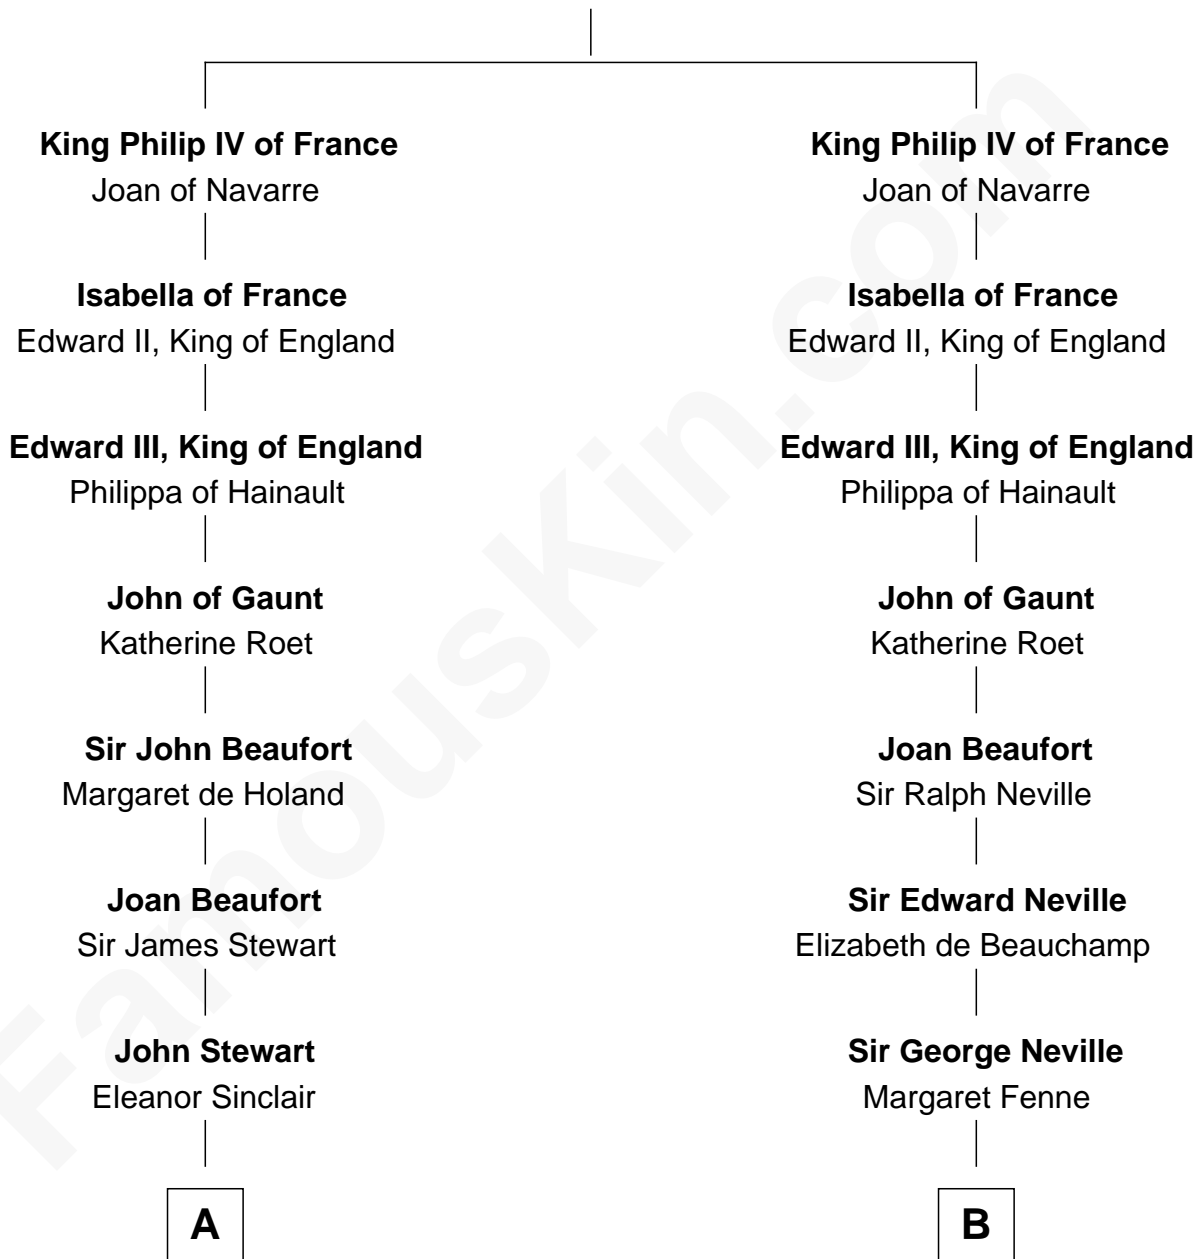

FamousKin.com

Relationship Chart of

Eleanor Roosevelt

First Lady of President Franklin D. Roosevelt

20th cousin of

Harry F. Byrd

50th Governor of Virginia

Philip III, King of France

Isabella of Aragon

C

James Stephens Bulloch

Martha Stewart

Martha Bulloch

Theodore Roosevelt

Elliott Roosevelt

Anna Rebecca Hall

Eleanor Roosevelt

First Lady of Franklin Roosevelt

D

Richard Evelyn Byrd

Anne Harrison

Col. William Byrd

Jane Meriwether Rivers

Richard Evelyn Byrd