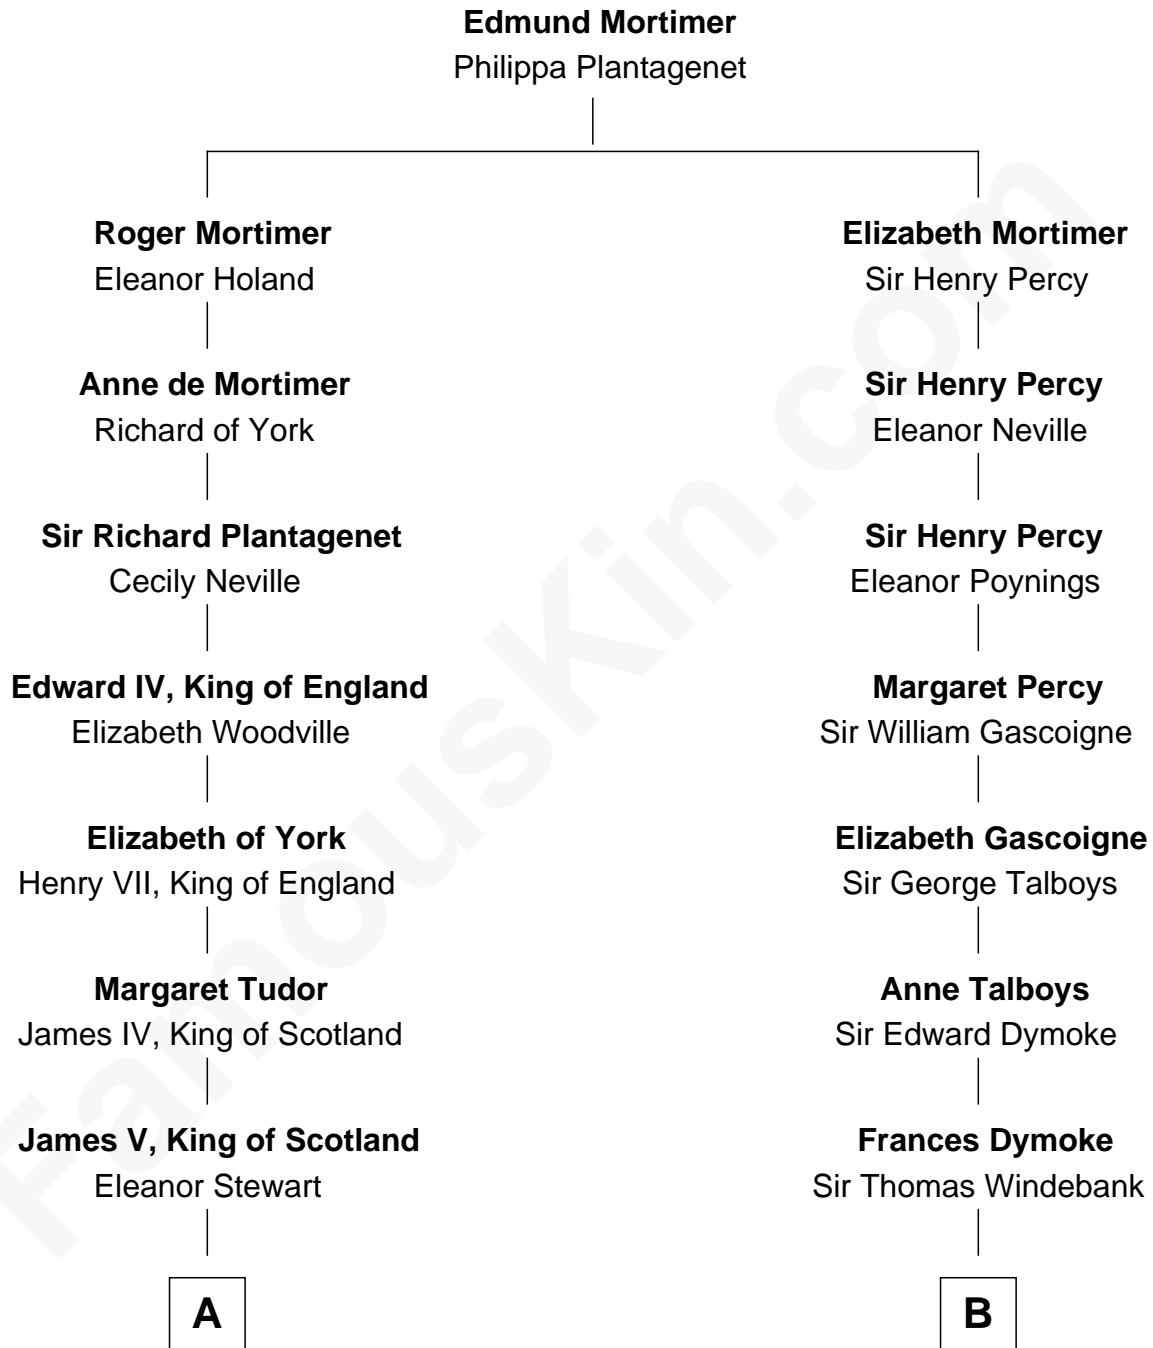

## Relationship Chart of

### Eleanor Roosevelt

*First Lady of President Franklin D. Roosevelt*

13th cousin 6 times removed of

### Meriwether Lewis

*Lewis and Clark Expedition*

**C**

—  
**Mary Livingston Ludlow**

Valentine Gill Hall

—  
**Anna Rebecca Hall**

Elliott Roosevelt

—  
**Eleanor Roosevelt**