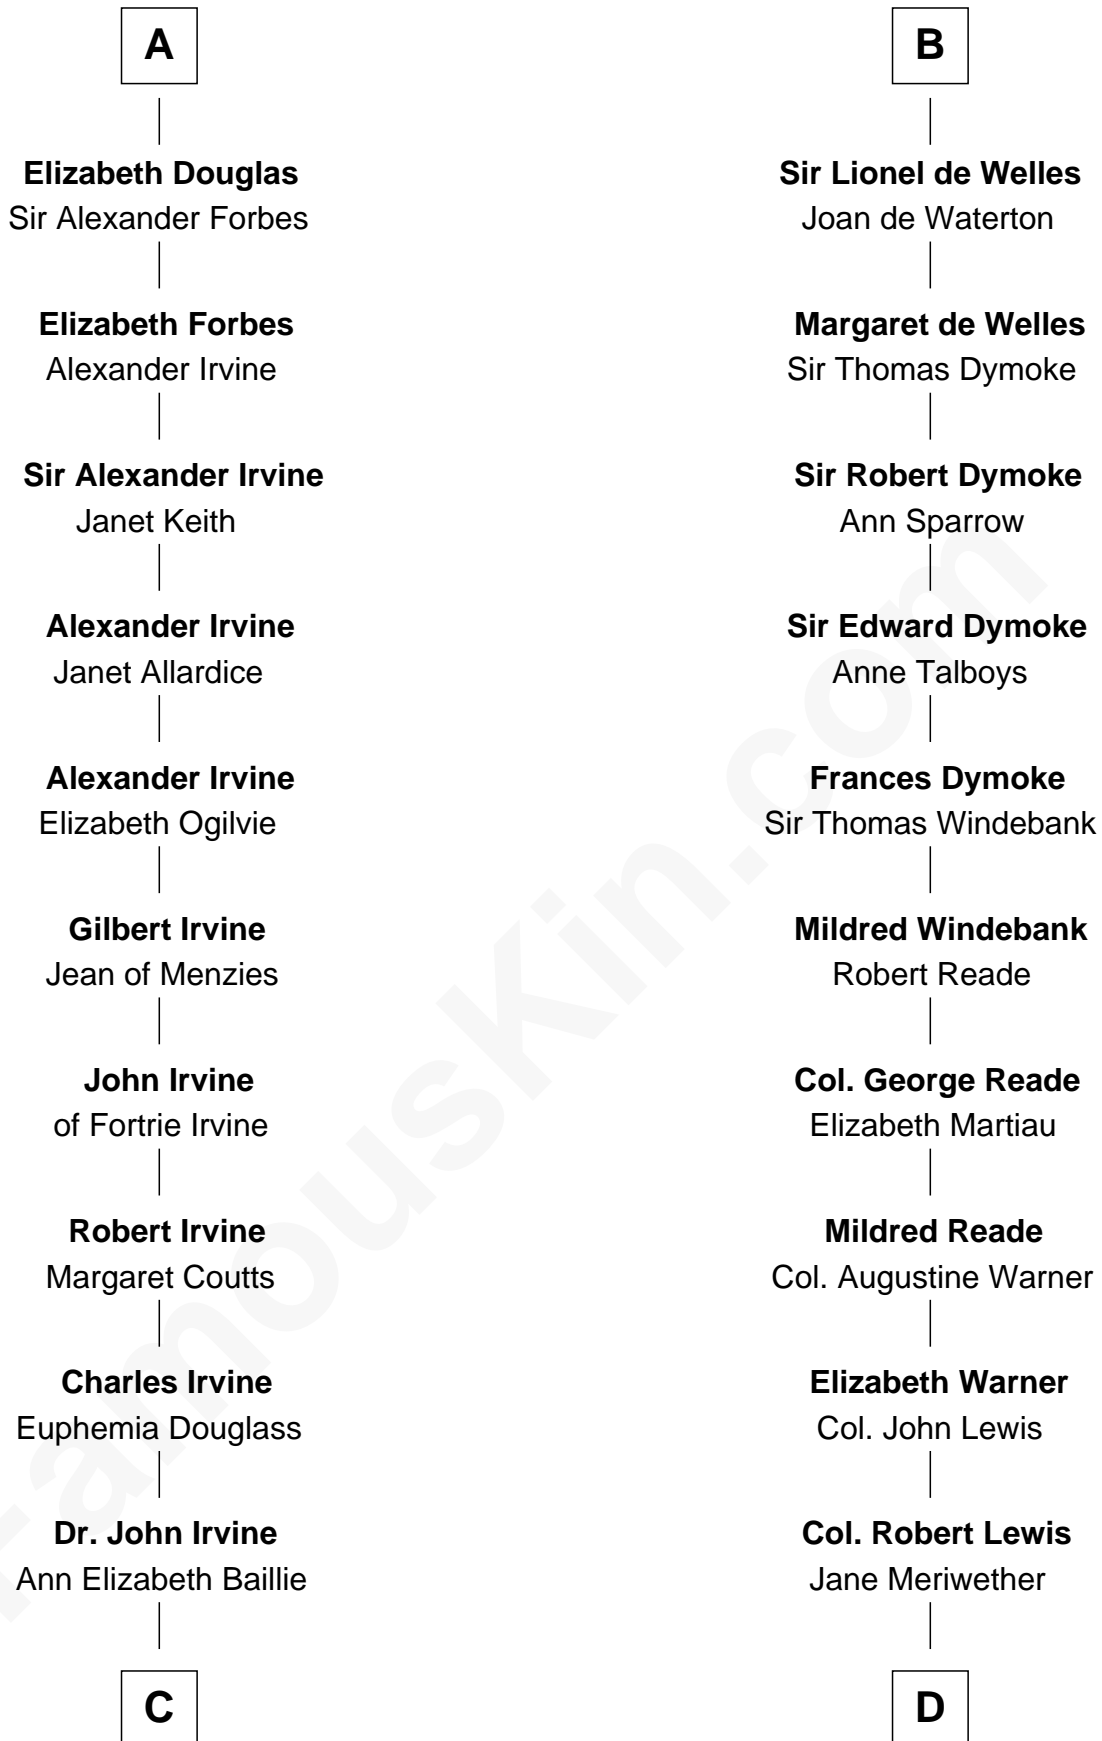

## Relationship Chart of Eleanor Roosevelt

*First Lady of President Franklin D. Roosevelt*

18th cousin 3 times removed of

**Meriwether Lewis**

*Lewis and Clark Expedition*

**C**

**Anne Irvine**  
James Bulloch

**James Stephens Bulloch**  
Martha Stewart

**Martha Bulloch**  
Theodore Roosevelt

**Elliott Roosevelt**  
Anna Rebecca Hall

**Eleanor Roosevelt**  
*First Lady of Franklin Roosevelt*

**D**

**William Lewis**  
Lucy Meriwether

**Meriwether Lewis**  
*Lewis and Clark Expedition*

FamousKin.com