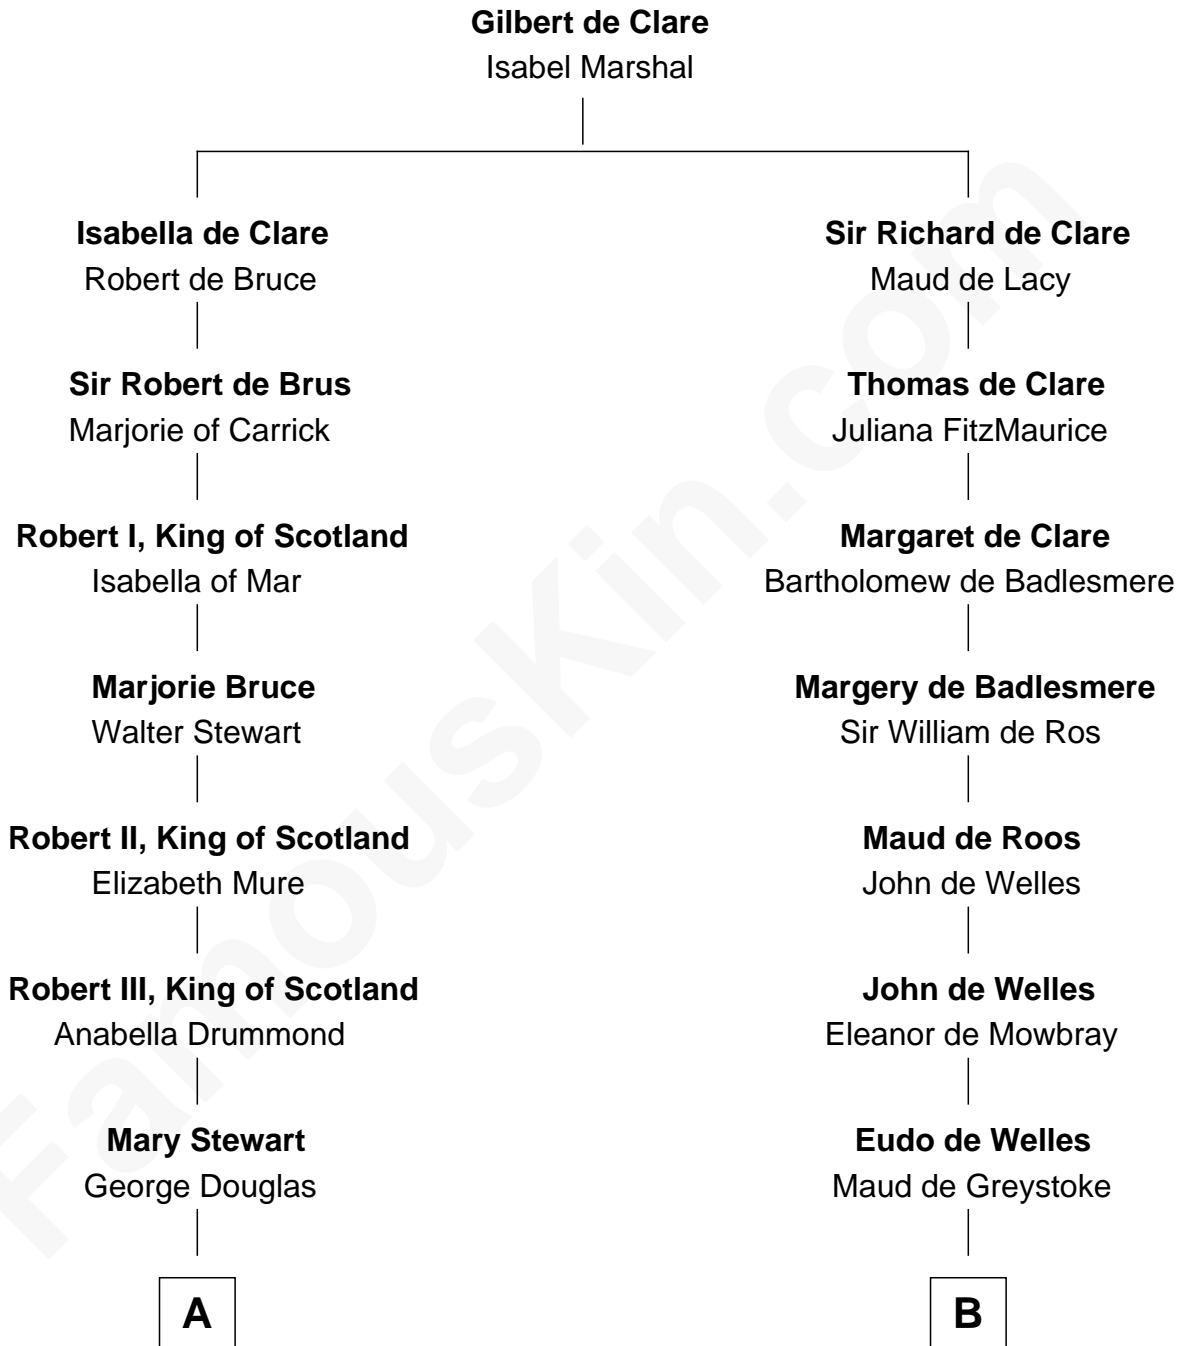

# FamousKin.com

## Relationship Chart of Eleanor Roosevelt

*First Lady of President Franklin D. Roosevelt*

18th cousin 3 times removed of

**Meriwether Lewis**

*Lewis and Clark Expedition*

**C**

**Anne Irvine**  
James Bulloch

**James Stephens Bulloch**  
Martha Stewart

**Martha Bulloch**  
Theodore Roosevelt

**Elliott Roosevelt**  
Anna Rebecca Hall

**Eleanor Roosevelt**  
*First Lady of Franklin Roosevelt*

**D**

**William Lewis**  
Lucy Meriwether

**Meriwether Lewis**  
*Lewis and Clark Expedition*

FamousKin.com