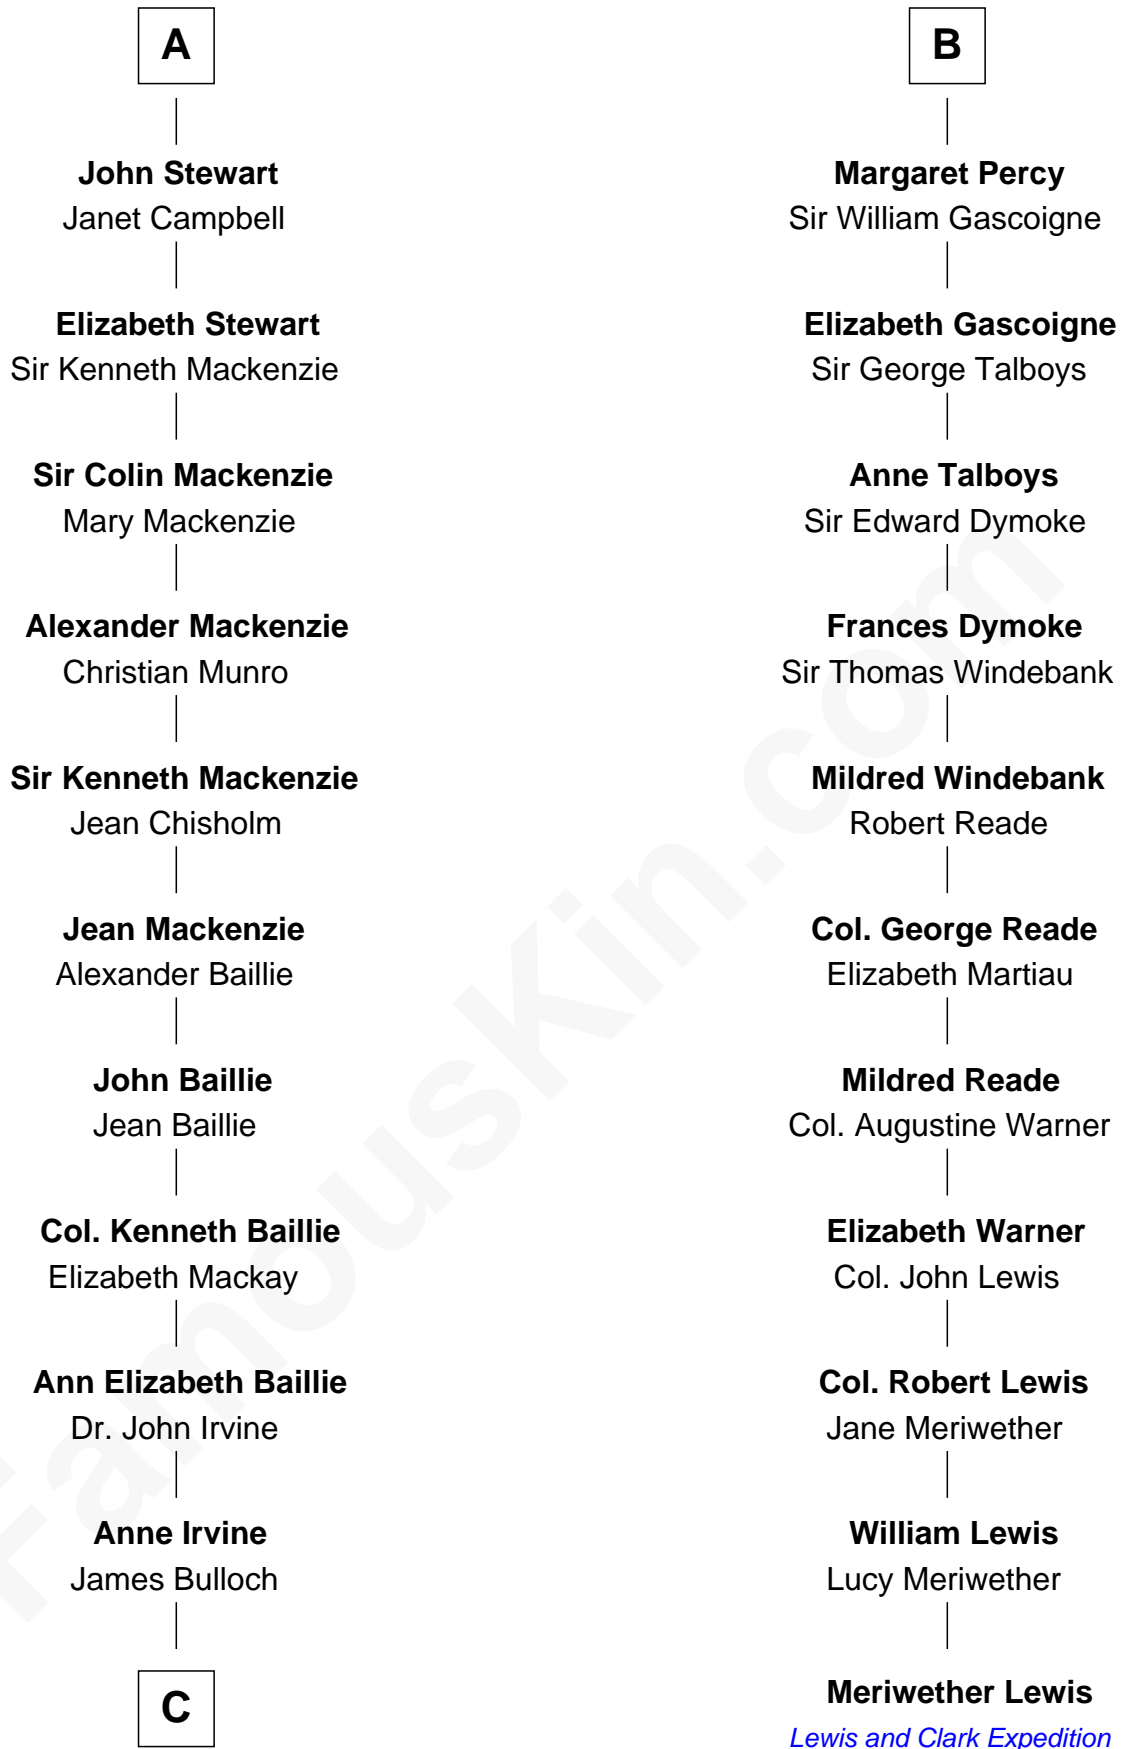

### Eleanor Roosevelt

*First Lady of President Franklin D. Roosevelt*

17th cousin 3 times removed of

### Meriwether Lewis

*Lewis and Clark Expedition*

### King Henry I of Navarre

Blanche of Artois

**C**

James Stephens Bulloch

Martha Stewart

Martha Bulloch

Theodore Roosevelt

Elliott Roosevelt