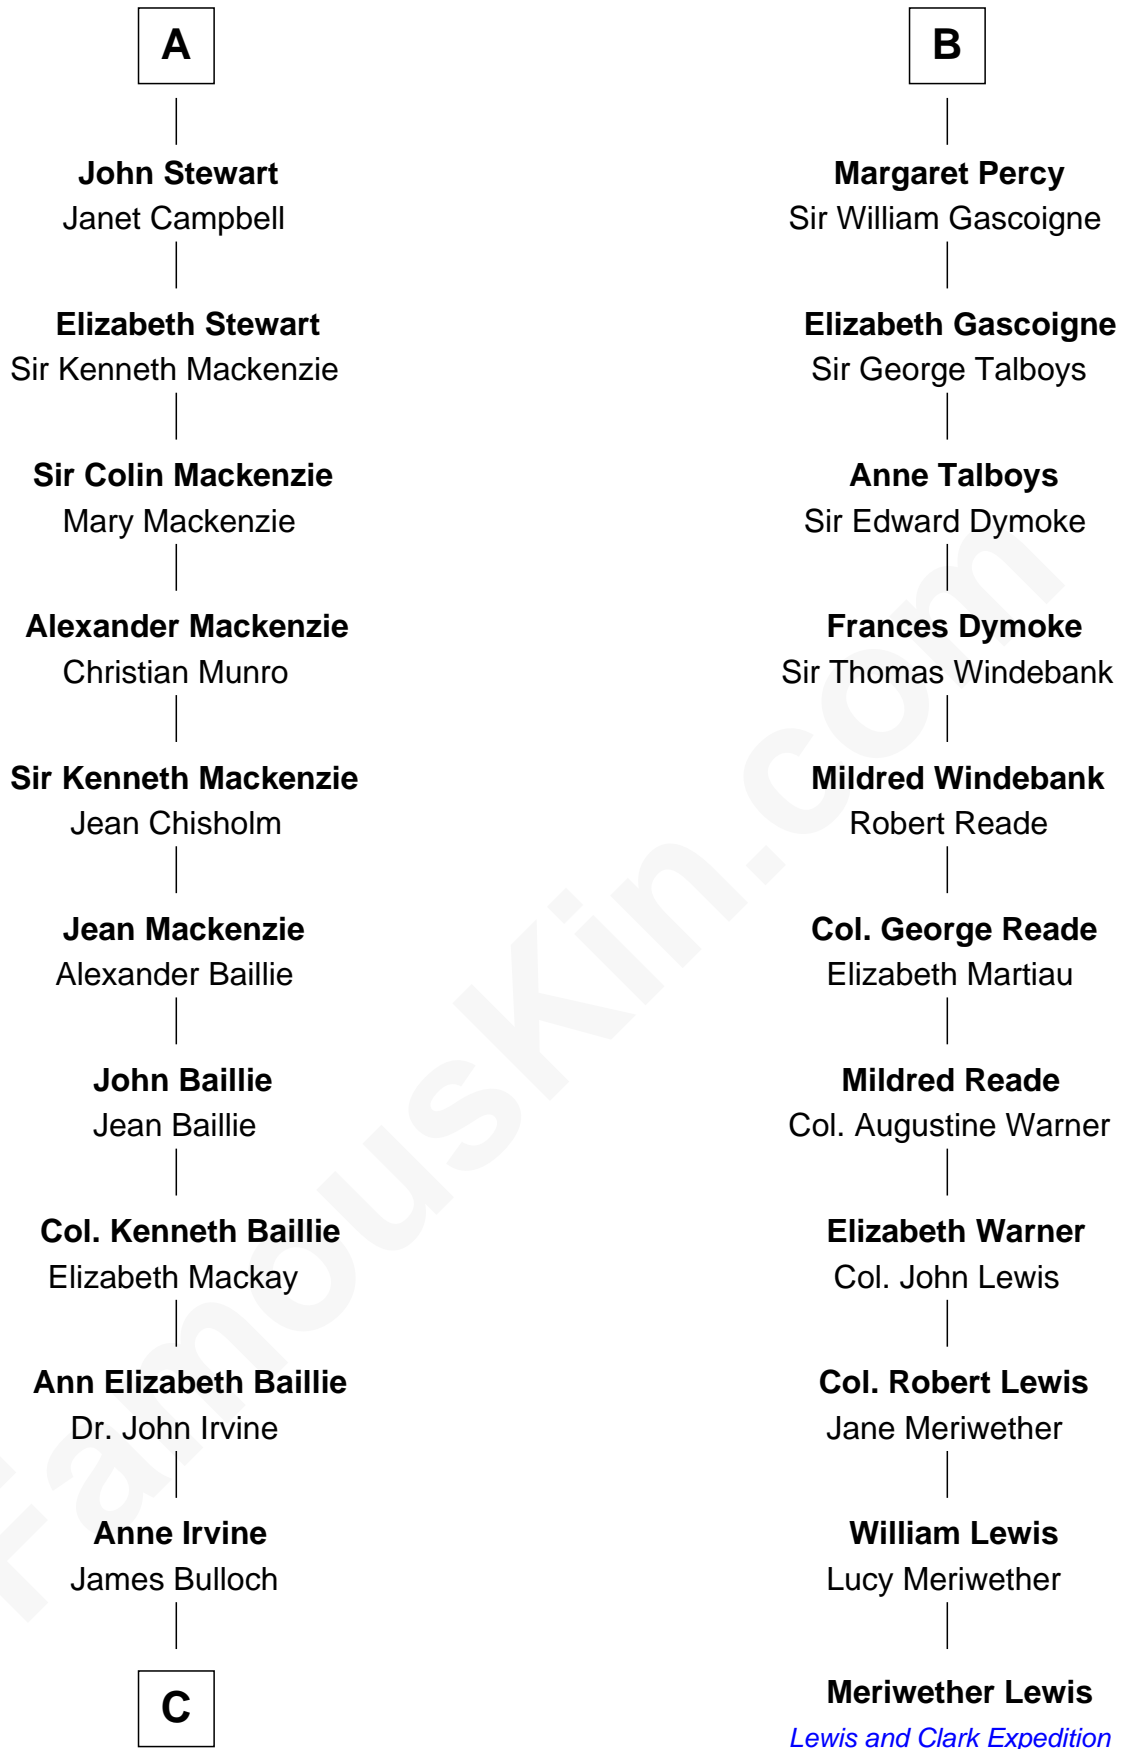

## Relationship Chart of Eleanor Roosevelt

*First Lady of President Franklin D. Roosevelt*

17th cousin 3 times removed of

## Meriwether Lewis

*Lewis and Clark Expedition*

**C**

James Stephens Bulloch

Martha Stewart

Martha Bulloch

Theodore Roosevelt

Elliott Roosevelt