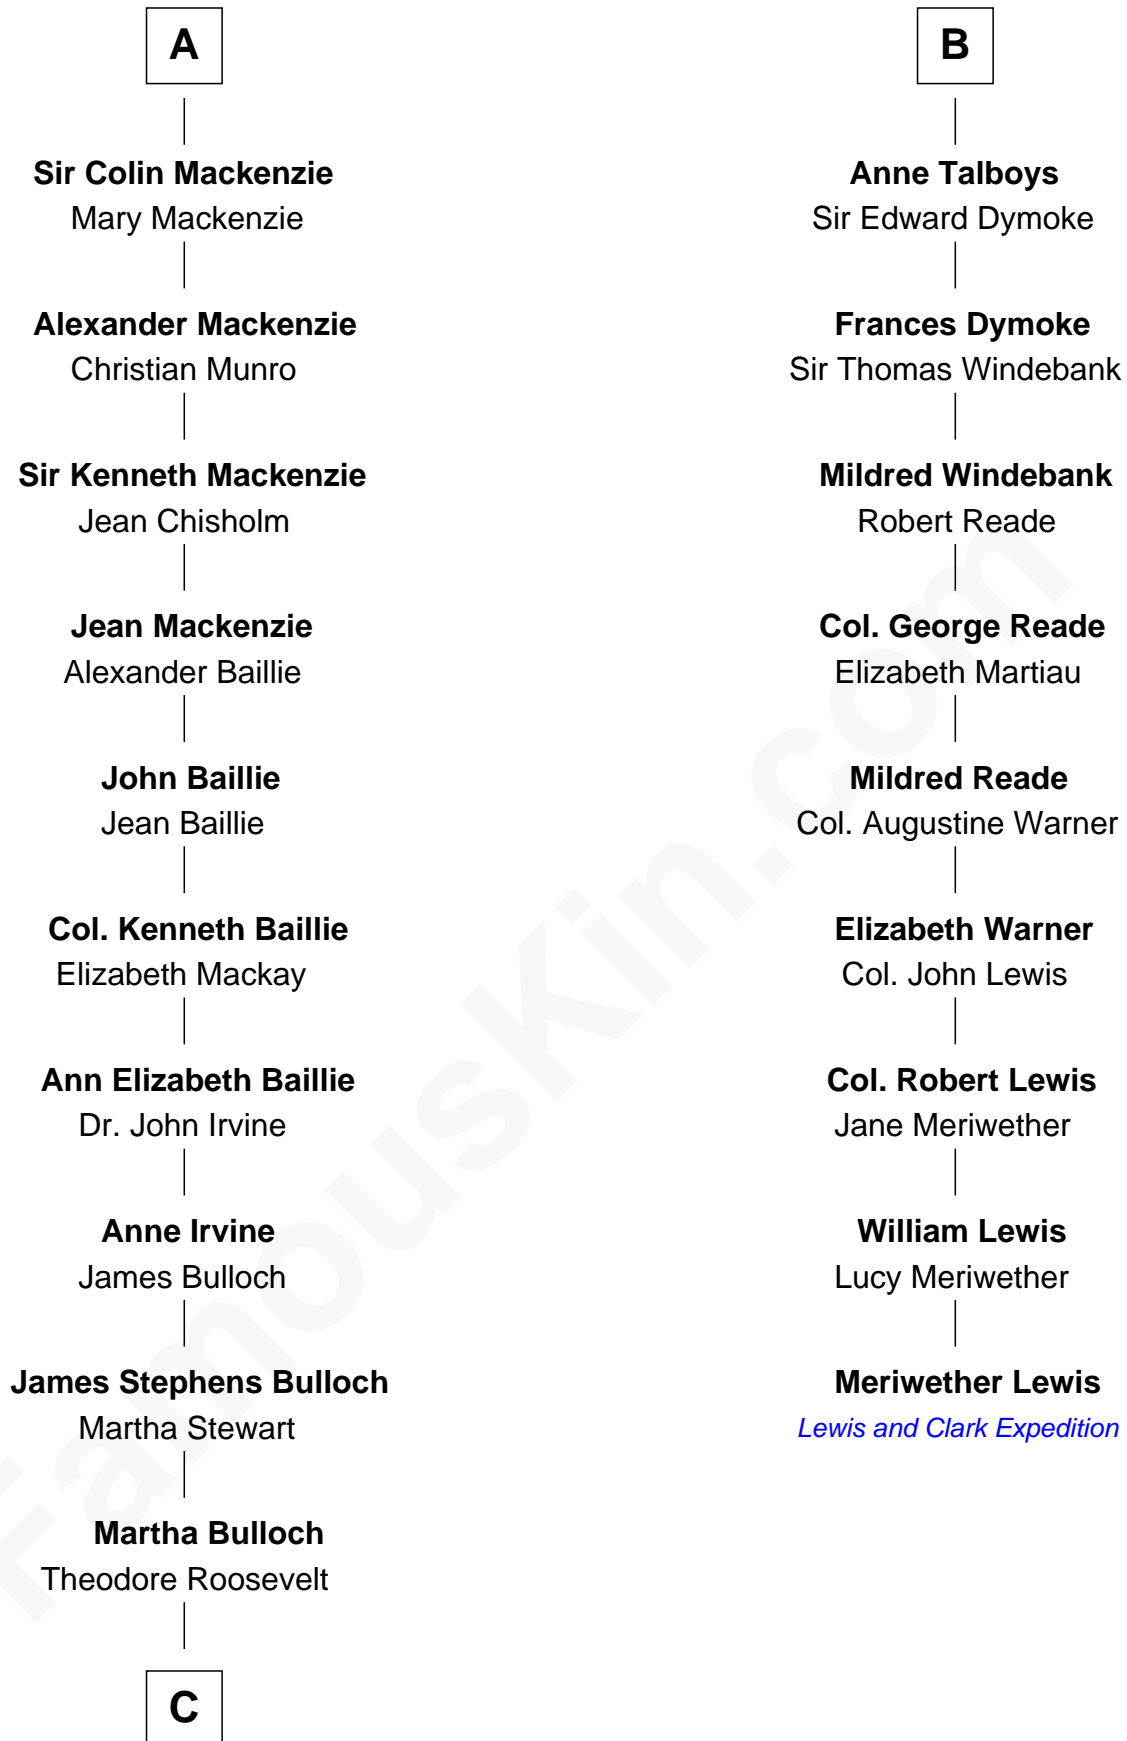

FamousKin.com

Relationship Chart of

Eleanor Roosevelt

First Lady of President Franklin D. Roosevelt

15th cousin 3 times removed of

Meriwether Lewis

Lewis and Clark Expedition

Sir Robert de Holland

Maude la Zouche

C

—
Elliott Roosevelt
Anna Rebecca Hall

—
Eleanor Roosevelt
First Lady of Franklin Roosevelt

FamousKin.com